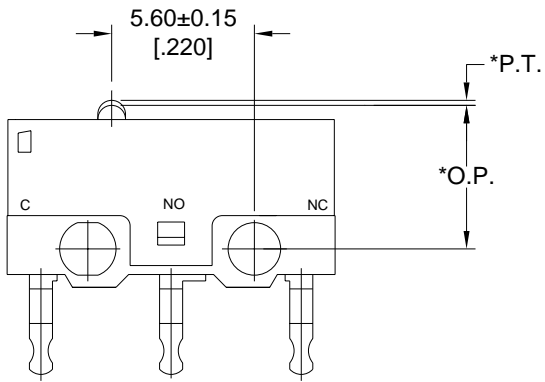

SUBMINIATURE SNAP ACTION SWITCH

ACTUATOR OPTIONS

ACTUATOR AND OPERATING FORCE CHART

ACTUATOR	ACTUATION/RETURN FORCE	ACTUATION/RETURN FORCE	PT	OP	OT
00	060 / 15	125 / 40	0.5	5.5	0.2
01	015 / 5	045 / 8	1.8	6.8	0.2
02	025 / 6	050 / 10	1.8	10.0	0.6
03	030 / 7	055 / 12	1.8	7.5	0.4

PT= Pretravel OP= Operating Point OT= Over Travel

00

01

02

03

SPECIFICATIONS SUBJECT TO CHANGE WITHOUT NOTICE.