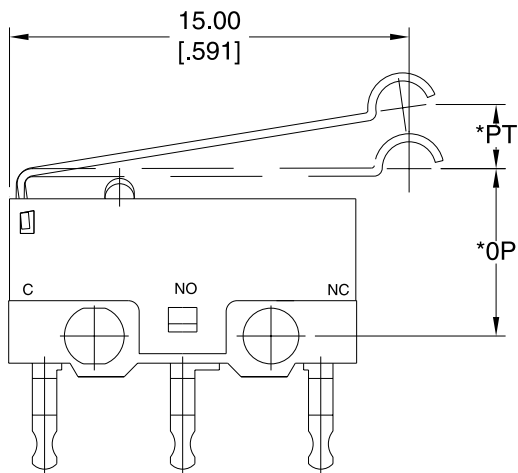

SUBMINIATURE SNAP ACTION SWITCH

ACTUATOR OPTIONS

ACTUATOR AND OPERATING FORCE CHART

ACTUATOR	ACTUATION/RETURN FORCE	ACTUATION/RETURN FORCE	PT	OP	OT
00	060 / 15	125 / 40	0.5	5.5	0.2
01	015 / 5	045 / 8	1.8	6.8	0.2
02	025 / 6	050 / 10	1.8	10.0	0.6
03	030 / 7	055 / 12	1.8	7.5	0.4

PT= Pretravel OP= Operating Point OT= Over Travel

00

01

02

03

SPECIFICATIONS SUBJECT TO CHANGE WITHOUT NOTICE.