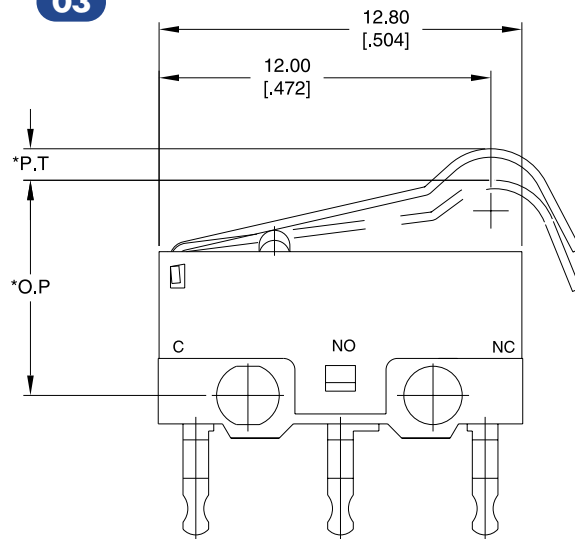

SUBMINIATURE SNAP ACTION SWITCH

ACTUATOR OPTIONS

ACTUATOR AND OPERATING FORCE CHART

ACTUATOR	ACTUATION/RETURN FORCE	ACTUATION/RETURN FORCE	PT	OP	OT
00	060 / 15	125 / 40	0.5	5.5	0.2
01	015 / 5	045 / 8	1.8	6.8	0.2
02	025 / 6	050 / 10	1.8	10.0	0.6
03	030 / 7	055 / 12	1.8	7.5	0.4

PT= Pretravel OP= Operating Point OT= Over Travel

00

01

02

03

SPECIFICATIONS SUBJECT TO CHANGE WITHOUT NOTICE.