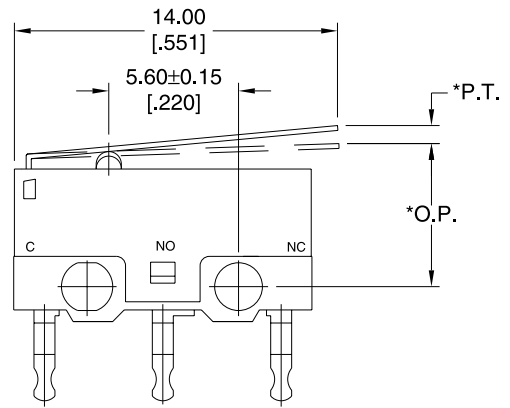

SUBMINIATURE SNAP ACTION SWITCH

ACTUATOR OPTIONS

ACTUATOR AND OPERATING FORCE CHART

ACTUATOR	ACTUATION/RETURN FORCE	ACTUATION/RETURN FORCE	PT	OP	OT
00	060 / 15	125 / 40	0.5	5.5	0.2
01	015 / 5	045 / 8	1.8	6.8	0.2
02	025 / 6	050 / 10	1.8	10.0	0.6
03	030 / 7	055 / 12	1.8	7.5	0.4

PT= Pretravel OP= Operating Point OT= Over Travel

00

01

02

03

SPECIFICATIONS SUBJECT TO CHANGE WITHOUT NOTICE.