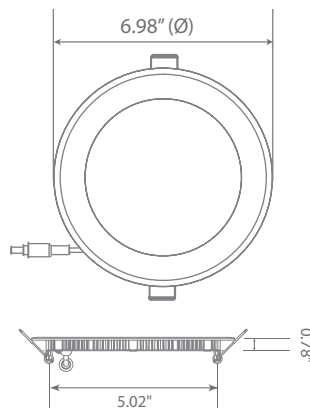

Product Dimensions