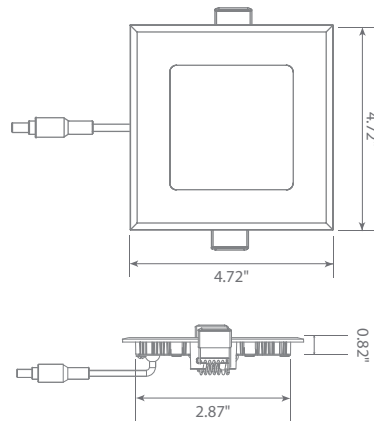

Product Dimensions