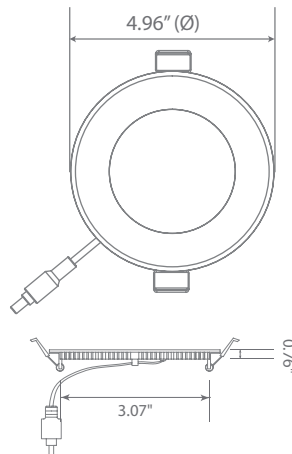

Product Dimensions