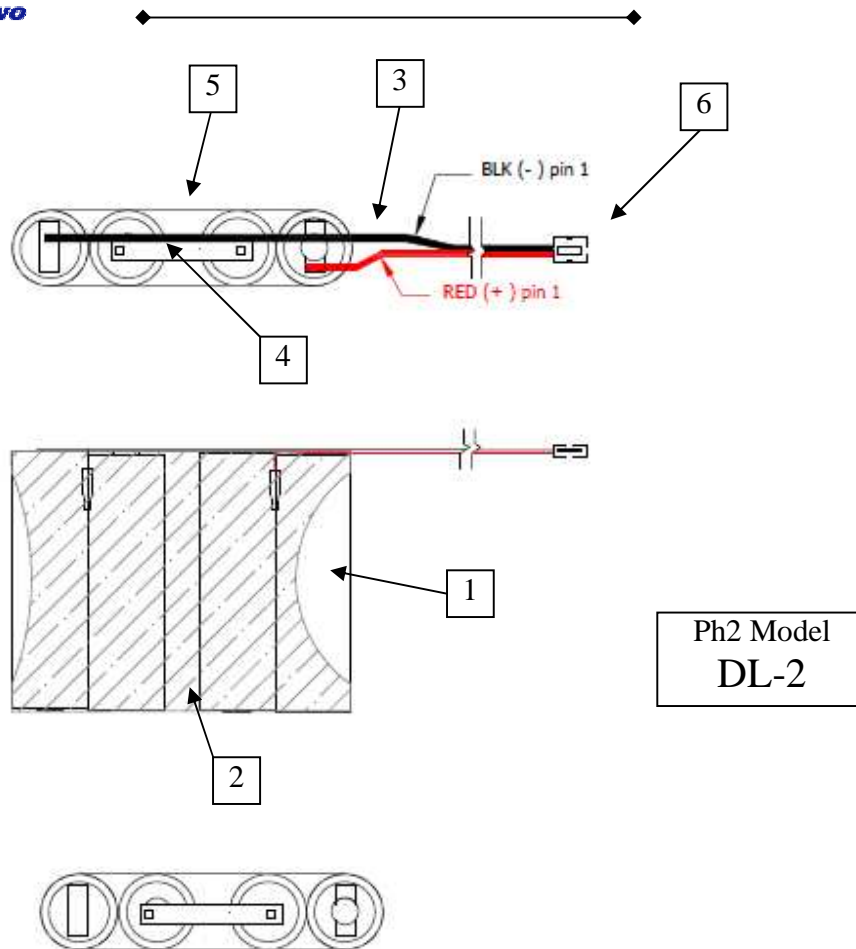

UNLOCK YOUR WORLD.....

Ph2 Model
DL-2

6 VOLT INDUSTRIAL ALKALINE DOOR LOCK PACK

Number	Item	Type	Quantity	Remark
6	Connector	Molex-H265S02L00	1	
5	Spacer	Plastic w/ center hole	2	1/2" x 1 7/8"
4	Connecting Strip	.4cm	5	
3	Lead Wire	2" w/ plug	2	red/blk
2	PVC	White shrink	1	
1	Battery	AA-XP	4	6 volt output

Crafted for Saflok S54490, IC, VC, SL2500, EDL4AS, Interstate DRY6656, Passport PML54990, System 5000, Replaces HTL-1