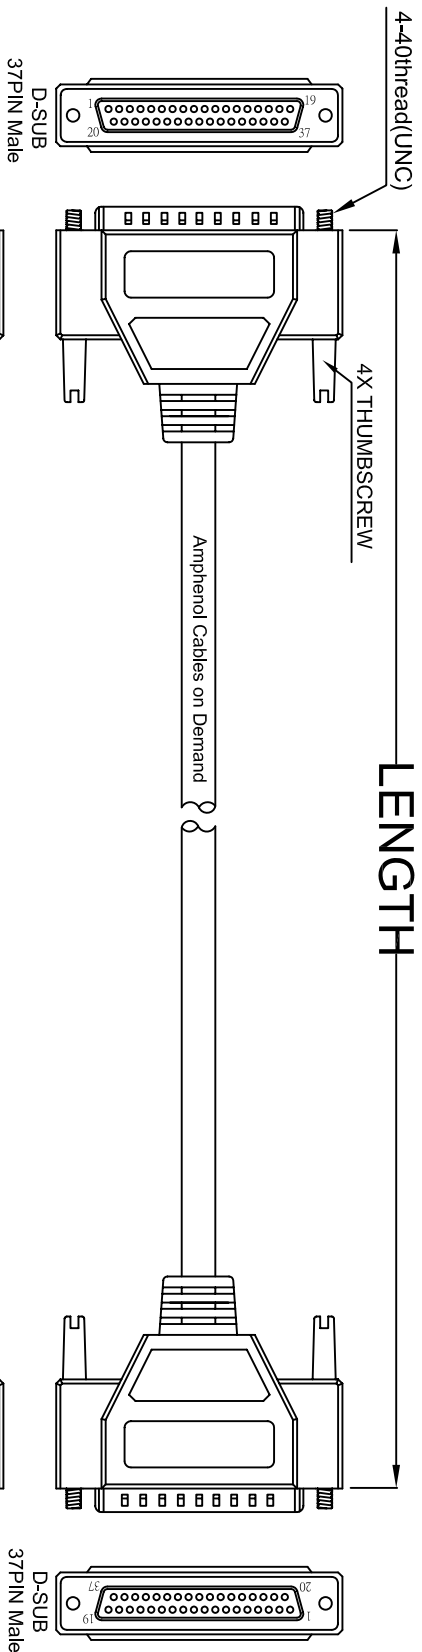

THE INFORMATION CONTAINED IN THIS DRAWING IS THE SOLE PROPERTY OF AMPHENOL CABLES ON DEMAND. ANY REPRODUCTION OR DISCLOSURE, TO THIRD PARTIES, IN PART OR WHOLE, WITHOUT THE EXPRESS WRITTEN PERMISSION OF AMPHENOL CABLES ON DEMAND IS PROHIBITED.

REV.	DESCRIPTION	DATE	APPROVED
A	NEW RELEASE	18/01/07	
A1	Add wiring color	16/JAN/2012	

SEC A-A

LENGTH & P/N Table

LENGTH	P/N	Cable Color
2.5FT ± 1 inch	CS-DSDMDB37MM-002.5	GREY
5FT ± 2 inch	CS-DSDMDB37MM-005	GREY
10FT ± 3 inch	CS-DSDMDB37MM-010	GREY
15FT ± 3 inch	CS-DSDMDB37MM-015	GREY
25FT ± 4 inch	CS-DSDMDB37MM-025	GREY
50FT ± 8 inch	CS-DSDMDB37MM-050	GREY

Male	Male	Color	Male	Male	Color
PIN1	PIN1	Black	PIN20	PIN20	Red/Black
PIN2	PIN2	Brown	PIN21	PIN21	Orange/Black
PIN3	PIN3	Red	PIN22	PIN22	Yellow/Black
PIN4	PIN4	Orange	PIN23	PIN23	Green/Black
PIN5	PIN5	Yellow	PIN24	PIN24	Gray/Black
PIN6	PIN6	Green	PIN25	PIN25	Pink/Black
PIN7	PIN7	Blue	PIN26	PIN26	Pink/Red
PIN8	PIN8	Purple	PIN27	PIN27	Pink/Blue
PIN9	PIN9	Gray	PIN28	PIN28	Pink/Green
PIN10	PIN10	White	PIN29	PIN29	Light Blue
PIN11	PIN11	Pink	PIN30	PIN30	Light Blue/Black
PIN12	PIN12	Light Green	PIN31	PIN31	Light Blue/Red
PIN13	PIN13	Black/White	PIN32	PIN32	Light Blue/Blue
PIN14	PIN14	Brown/White	PIN33	PIN33	Light Blue/Green
PIN15	PIN15	Red/White	PIN34	PIN34	Grey/Red
PIN16	PIN16	Orange/White	PIN35	PIN35	Purple/Green
PIN17	PIN17	Green/White	PIN36	PIN36	Blue/Black
PIN18	PIN18	Blue/White	PIN37	PIN37	Drain Wire
PIN19	PIN19	Purple/White	SHIELD	SHIELD	Drain Wire

NOTES: UNLESS OTHERWISE SPECIFIED

UNLESS OTHERWISE SPECIFIED DIMENSIONS ARE IN INCHES TOLERANCES ARE:		E&R NO.		Amphenol Cables on Demand	
DECIMALS	ANGLES	APPROVALS	DATE	20 VALLEY ST. ENID/COTT. NY 13780	
X	± X°	DRAWN	16/JAN/2012	ASM CBL Deluxe 37PIN D-Sub MM	
XX	± XX	CHECKED	BA		
XXX	± XXX	RESP ENG	16/JAN/2012		
THIRD ANGLE PROJECTION		SIZE	DWG. NO.	REV.	
		A	CS-DSDMDB37MM-XXX	A1	
CAD FILE:		SCALE	SHEET	OF	