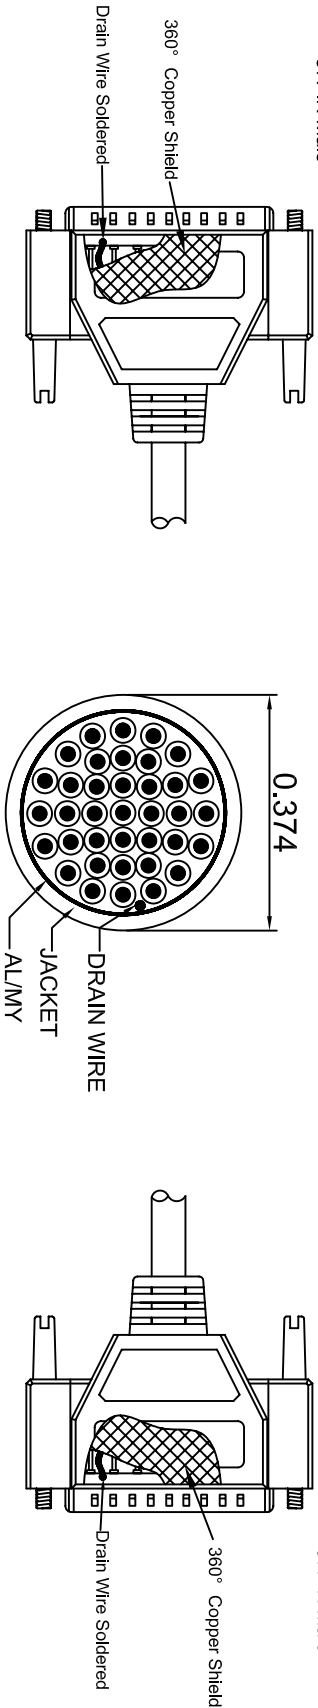

THE INFORMATION CONTAINED IN THIS DRAWING IS THE SOLE PROPERTY OF AMPHENOL CABLES ON DEMAND. ANY REPRODUCTION OR DISCLOSURE, TO THIRD PARTIES, IN PART OR WHOLE, WITHOUT THE EXPRESS WRITTEN PERMISSION OF AMPHENOL CABLES ON DEMAND IS PROHIBITED.

REV.	DESCRIPTION	DATE	APPROVED
A	NEW RELEASE	18/01/07	
A1	Add wiring color	16/JAN/2012	

SEC A-A

LENGTH & P/N Table

LENGTH	P/N	Cable Color
2.5FT ± 1 inch	CS-DSDMDB37MM-002.5	GREY
5FT ± 2 inch	CS-DSDMDB37MM-005	GREY
10FT ± 3 inch	CS-DSDMDB37MM-010	GREY
15FT ± 3 inch	CS-DSDMDB37MM-015	GREY
25FT ± 4 inch	CS-DSDMDB37MM-025	GREY
50FT ± 8 inch	CS-DSDMDB37MM-050	GREY

Male	Male	Color	Male	Male	Color
PIN1	PIN1	Black	PIN20	PIN20	Red/Black
PIN2	PIN2	Brown	PIN21	PIN21	Orange/Black
PIN3	PIN3	Red	PIN22	PIN22	Yellow/Black
PIN4	PIN4	Orange	PIN23	PIN23	Green/Black
PIN5	PIN5	Yellow	PIN24	PIN24	Gray/Black
PIN6	PIN6	Green	PIN25	PIN25	Pink/Black
PIN7	PIN7	Blue	PIN26	PIN26	Pink/Red
PIN8	PIN8	Purple	PIN27	PIN27	Pink/Blue
PIN9	PIN9	Gray	PIN28	PIN28	Pink/Green
PIN10	PIN10	White	PIN29	PIN29	Light Blue
PIN11	PIN11	Pink	PIN30	PIN30	Light Blue/Black
PIN12	PIN12	Light Green	PIN31	PIN31	Light Blue/Red
PIN13	PIN13	Black/White	PIN32	PIN32	Light Blue/Blue
PIN14	PIN14	Brown/White	PIN33	PIN33	Light Blue/Green
PIN15	PIN15	Red/White	PIN34	PIN34	Grey/Red
PIN16	PIN16	Orange/White	PIN35	PIN35	Purple/Green
PIN17	PIN17	Green/White	PIN36	PIN36	Blue/Black
PIN18	PIN18	Blue/White	PIN37	PIN37	Drain Wire
PIN19	PIN19	Purple/White	SHIELD	SHIELD	Drain Wire