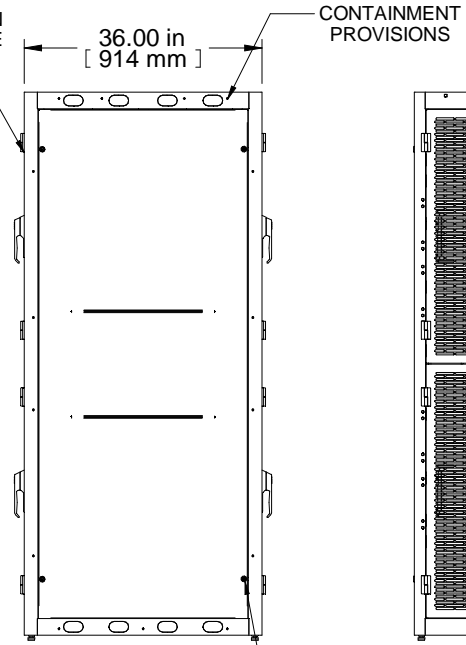

ISOMETRIC

FRONT VIEW DOORS REMOVED

DOORS ARE 63% AFR

FRONT VIEW

.77 in [20 mm]

RIGHT SIDE VIEW

LOCKABLE SIDE/BARRIER PANEL

REAR VIEW

LEFT SIDE VIEW

BOTTOM VIEW

Item Number	Title	Quantity
1	COLO FRAME	1
2	COLO - 2 BAY FLUSH VENTED DOOR	4
3	COLO - MTG CHANNEL 1/2/3 BAY (36")	2
4	COLO - 2B PNL RAIL SQ. HOLE	4
5	COLO - 2B PNL RAIL SQ. HOLE	4
6	COLO - FIXED DIVIDER SHELF	1
7	COLO - SHELF CUTOUT COVER PLATE	2
8	CL - 4 BAY CM FOR 3RD BAY (43)	2
9	CL - SIDE PANEL	1

PART NUMBERS
 CLC2B36 | PAINTED BLACK TEXTURED

NOTES
 2 Bay Cabinet Assembly
 See Hammond Website for Additional Accessories

Français
 Pour tous les détails sur nos produits, svp veuillez consulter notre site www.hammondmfg.com
 Data subject to change without notice. Isometric drawing not to scale.
 Les données sont sujettes à changement sans préavis.