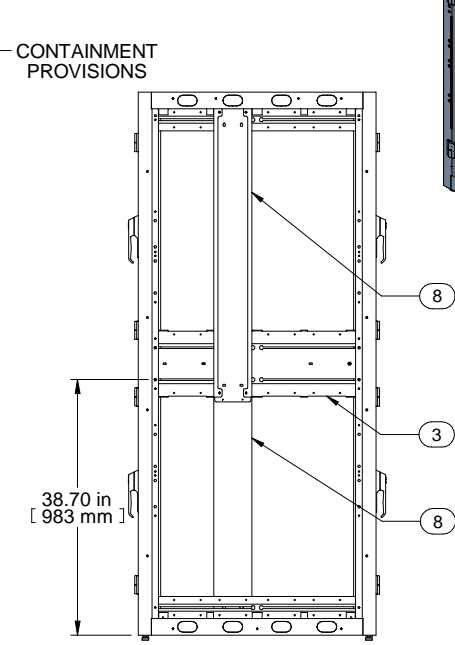

ISOMETRIC

FRONT VIEW DOORS REMOVED

DOORS ARE 63% AFR

FRONT VIEW

.77 in [20 mm]

RIGHT SIDE VIEW

LOCKABLE SIDE/BARRIER PANEL

REAR VIEW

LEFT SIDE VIEW

BOTTOM VIEW

Item Number	Title	Quantity
1	COLO FRAME	1
2	COLO - 2 BAY FLUSH VENTED DOOR	4
3	COLO - MTG CHANNEL 1/2/3 BAY (36")	2
4	COLO - 2B PNL RAIL SQ. HOLE	4
5	COLO - 2B PNL RAIL SQ. HOLE	4
6	COLO - FIXED DIVIDER SHELF	1
7	COLO - SHELF CUTOUT COVER PLATE	2
8	CL - 4 BAY CM FOR 3RD BAY (43)	2
9	CL - SIDE PANEL	1

PART NUMBERS
 CLC2B36 | PAINTED BLACK TEXTURED

NOTES
 2 Bay Cabinet Assembly
 See Hammond Website for Additional Accessories

Français
 Pour tous les détails sur nos produits, svp veuillez consulter notre site www.hammondmfg.com
 Data subject to change without notice. Isometric drawing not to scale.
 Les données sont sujettes à changement sans préavis.