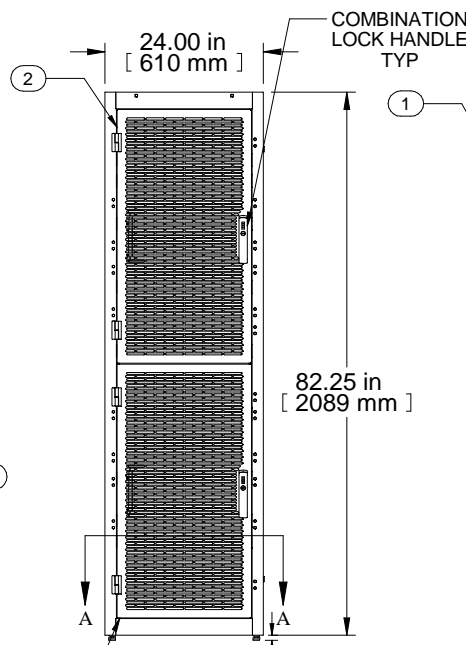

ISOMETRIC

FRONT VIEW DOORS REMOVED

DOORS ARE 63% AFR

FRONT VIEW

.77 in [20 mm]

RIGHT SIDE VIEW

LOCKABLE SIDE/BARRIER PANEL

REAR VIEW

LEFT SIDE VIEW

BOTTOM VIEW

Item Number	Title	Quantity
1	COLO FRAME	1
2	COLO - 2 BAY FLUSH VENTED DOOR	4
3	COLO - MTG CHANNEL 1/2/3 BAY (36")	2
4	COLO - 2B PNL RAIL SQ. HOLE	4
5	COLO - 2B PNL RAIL SQ. HOLE	4
6	COLO - FIXED DIVIDER SHELF	1
7	COLO - SHELF CUTOUT COVER PLATE	2
8	CL - 4 BAY CM FOR 3RD BAY (43)	2
9	CL - SIDE PANEL	1

PART NUMBERS
 CLC2B36 | PAINTED BLACK TEXTURED

NOTES
 2 Bay Cabinet Assembly
 See Hammond Website for Additional Accessories

Français
 Pour tous les détails sur nos produits, svp veuillez consulter notre site www.hammondmfg.com
 Data subject to change without notice. Isometric drawing not to scale.
 Les données sont sujettes à changement sans préavis.