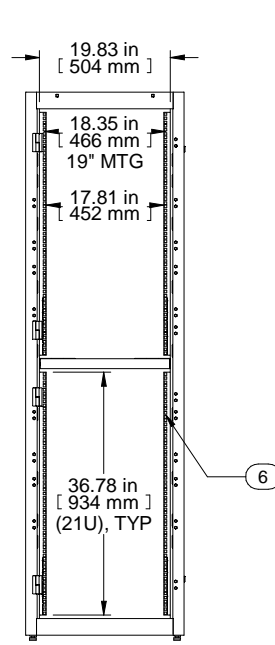

ISOMETRIC

FRONT VIEW DOORS REMOVED

DOORS ARE 63% AFR

FRONT VIEW

.77 in [20 mm]

RIGHT SIDE VIEW

LOCKABLE SIDE/BARRIER PANEL

REAR VIEW

LEFT SIDE VIEW

BOTTOM VIEW

Item Number	Title	Quantity
1	COLO FRAME	1
2	COLO - 2 BAY FLUSH VENTED DOOR	4
3	COLO - MTG CHANNEL 1/2/3 BAY (36")	2
4	COLO - 2B PNL RAIL SQ. HOLE	4
5	COLO - 2B PNL RAIL SQ. HOLE	4
6	COLO - FIXED DIVIDER SHELF	1
7	COLO - SHELF CUTOUT COVER PLATE	2
8	CL - 4 BAY CM FOR 3RD BAY (43)	2
9	CL - SIDE PANEL	1

PART NUMBERS
 CLC2B36 | PAINTED BLACK TEXTURED

NOTES
 2 Bay Cabinet Assembly
 See Hammond Website for Additional Accessories

Français
 Pour tous les détails sur nos produits, svp veuillez consulter notre site www.hammondmfg.com
 Data subject to change without notice. Isometric drawing not to scale.
 Les données sont sujettes à changement sans préavis.