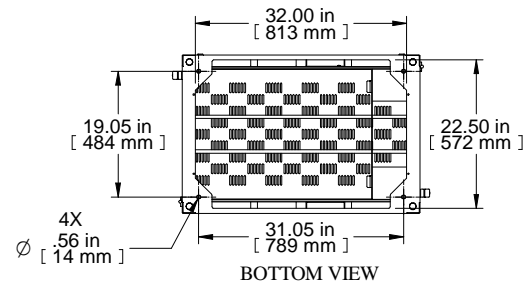

ISOMETRIC

FRONT VIEW DOORS REMOVED

DOORS ARE 63% AFR

FRONT VIEW

.77 in [20 mm]

RIGHT SIDE VIEW

LOCKABLE SIDE/BARRIER PANEL

REAR VIEW

LEFT SIDE VIEW

BOTTOM VIEW

Item Number	Title	Quantity
1	COLO FRAME	1
2	COLO - 2 BAY FLUSH VENTED DOOR	4
3	COLO - MTG CHANNEL 1/2/3 BAY (36")	2
4	COLO - 2B PNL RAIL SQ. HOLE	4
5	COLO - 2B PNL RAIL SQ. HOLE	4
6	COLO - FIXED DIVIDER SHELF	1
7	COLO - SHELF CUTOUT COVER PLATE	2
8	CL - 4 BAY CM FOR 3RD BAY (43)	2
9	CL - SIDE PANEL	1

PART NUMBERS
 CLC2B36 | PAINTED BLACK TEXTURED

NOTES
 2 Bay Cabinet Assembly
 See Hammond Website for Additional Accessories

Français
 Pour tous les détails sur nos produits, svp veuillez consulter notre site www.hammondmfg.com
 Data subject to change without notice. Isometric drawing not to scale.
 Les données sont sujettes à changement sans préavis.