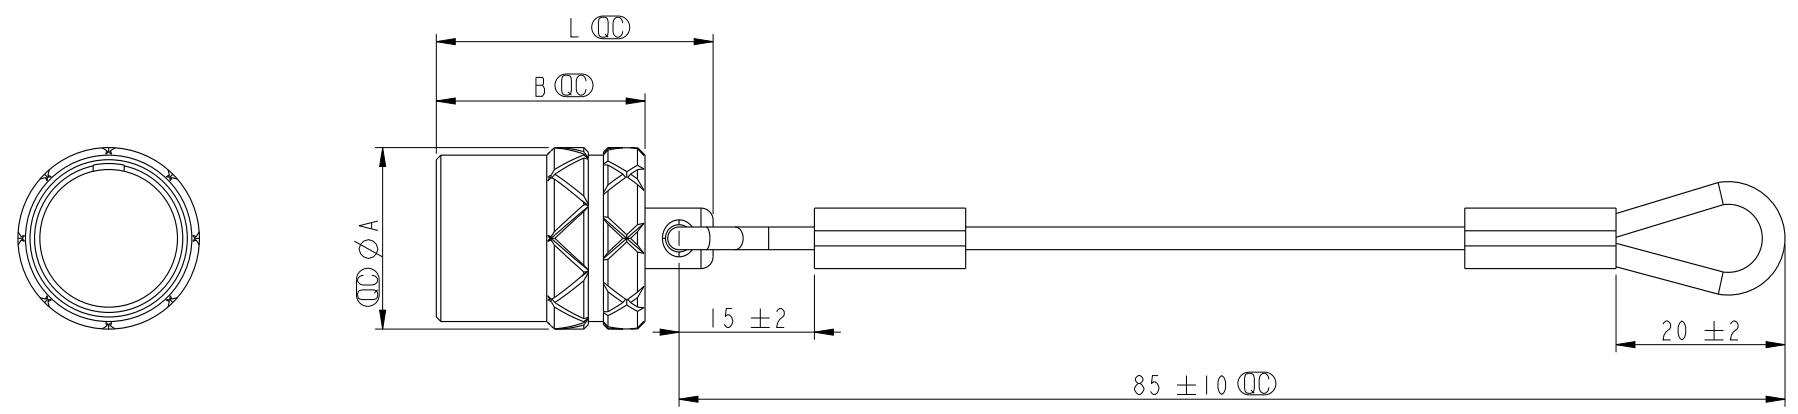

THIS DOCUMENT IS SUBJECT TO CHANGE WITHOUT NOTICE. IT IS CONFIDENTIAL AND A PROPERTY OF AMPHENOL LTW. DISCLOSURE TO THIRD PARTY HAS TO BE AUTHORIZED BY AMPHENOL LTW.

REV.	DESCRIPTION

CAP-DLBMQPEX
Series