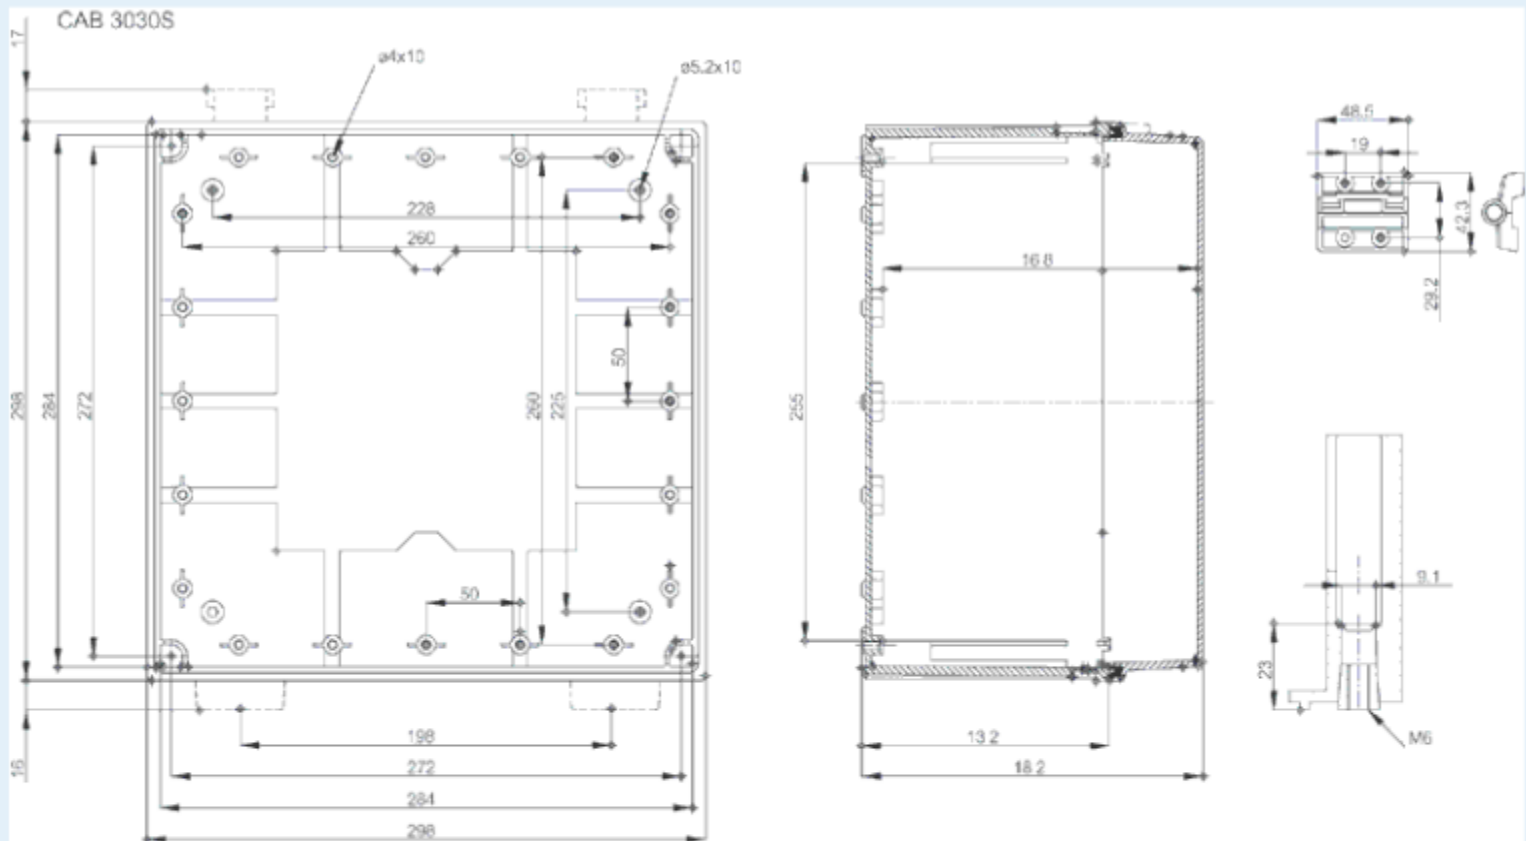

CAB PC 303018 G

FIBOX
Enclosing innovations

Sample image

Order symbol: CAB PC 303018 G

Product nbr: 8113340

UL Code: 8143340

UL Name: UL CAB PC 303018 G

Description: Opaque door

Remarks: Latches on the long side

Including: Cabinet base, door with PUR gasket, latches, screws for mounting plate/DIN-rail and corner plugs.

EAN: 6418074020123

EI. number:

- Finland: 3424107
- Denmark: 8212020223
- Sweden: 2539967

Dimensions:	Height	Width	Depth
mm:	300	300	180
inch:	11.81	11.81	7.09

Materials:

Material:	Polycarbonate
Base colour:	RAL 7035 -light grey
Cover colour:	RAL 7035 -light grey
Gasket material:	Polyurethane