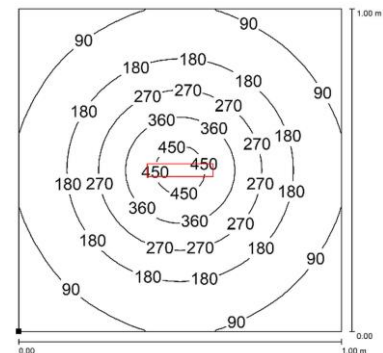

CA0121S0502

COMPACT ALPHA

PRODUCT FEATURES

Power usage	6 W
Power supply	24 Vdc
Light source	LED
Electrical connection	Cable 3m (10ft)
Color temperature	5000K, CRI 80
Luminous flux	600 lm
Efficiency	100 lm/W
Light beam angle	90°
Housing	Anodized aluminum
Front protection	Tempered glass
Protection index	IP67 (compatible with NEMA TYPE 12)
Impact resistance	IK06
Operating temperature	-20°C to + 45°C (-04°F to +113°F)
Weight	0,55 kg (1,15 lb)
Agency approvals	cURus in compliance with UL2108, CSA C22.2, CE, RoHs
Mounting	CAFX02 Stainless-Steel Brackets

NOTE: Installation Height: 1m