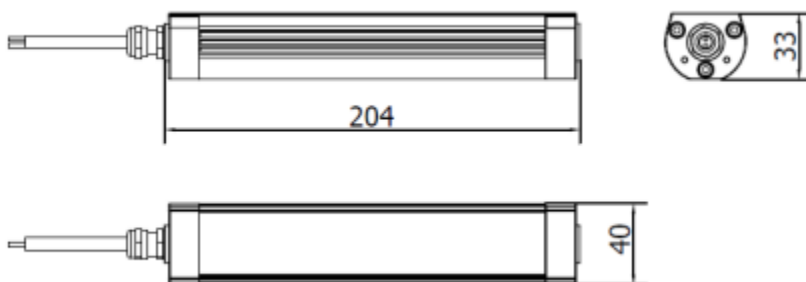

CA0121S0502

COMPACT ALPHA

PRODUCT FEATURES

Power usage	6 W
Power supply	24 Vdc
Light source	LED
Electrical connection	Cable 3m (10ft)
Color temperature	5000K, CRI 80
Luminous flux	600 lm
Efficiency	100 lm/W
Light beam angle	90°
Housing	Anodized aluminum
Front protection	Tempered glass
Protection index	IP67 (compatible with NEMA TYPE 12)
Impact resistance	IK06
Operating temperature	-20°C to + 45°C (-04°F to +113°F)
Weight	0,55 kg (1,15 lb)
Agency approvals	cURus in compliance with UL2108, CSA C22.2, CE, RoHs
Mounting	CAFX02 Stainless-Steel Brackets

NOTE: Installation Height: 1m