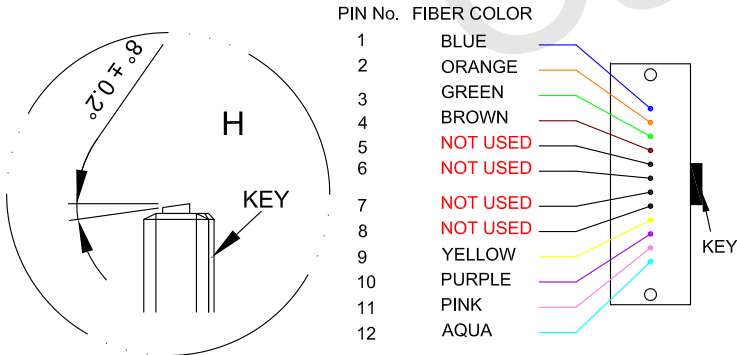

MPO		FIBER MAPPING	LC		
PIN No.	FIBER COLOR		PIN No.	CLIP	LABEL
1	BLUE		1	B	01
2	ORANGE		2	B	02
3	GREEN		3	B	03
4	BROWN		4	B	04
5	NOT USED	NOT USED	NOT USED	NOT USED	NOT USED
6	NOT USED	NOT USED	NOT USED	NOT USED	NOT USED
7	NOT USED	NOT USED	NOT USED	NOT USED	NOT USED
8	NOT USED	NOT USED	NOT USED	NOT USED	NOT USED
9	YELLOW		9	A	04
10	PURPLE		10	A	03
11	PINK		11	A	02
12	AQUA		12	A	01

SPECIFICATION:

- CONNECTOR A : 12F MPO/APC FEMALE
- CONNECTOR B : LC/UPC Ø2.0mm DUPLEX MALE
- CABLE TYPE : 8 STRANDS CABLE, SM 9/125(OS2), ROUND 3.0mm LSZH JACKET.
- JACKET COLOR : YELLOW
- WAVELENGTH : 1550nm
- INSERTION LOSS : MPO/APC: ≤0.70dB ; LC/UPC: ≤0.30dB
- RETURN LOSS : MPO/APC: ≥55dB ; LC/UPC: ≥50dB

Part Number: C51-3084-xxM
 Description: w-Ignite™ Fiber Cable, 12F MPO/APC Female - 4x Duplex LC, SM 3mm 8F Yellow LSZH Jacket, 2FT Breakout, xx Meter.