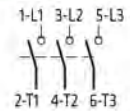

C10

IP65 

- ☛ Opening in "0" position.
- ☛ Arranged for nr. 8 Pg16 cable glands of which nr. 2 on the bottom.
- ☛ With locking facility in "0 - OFF" (Max 3 locks).
- ☛ **Dimensions:** 120x100x85 mm.
- ☛ Black box - Yellow cover - Red knob.

SERIES	AC-21A	AC-23A	CODE
	AMP. 690V	AMP. 400V	3 POLES
SQ025	32	25	SQ025003BC10
SQ032	40	32	SQ032003BC10

3 POLES

C10

IP65

- Opening in "0" position.
- Arranged for nr. 8 Pg16 cable glands of which nr. 2 on the bottom.
- With locking facility in "0 - OFF" (Max 3 locks).
- Dimensions:** 120x100x85 mm.
- Black box - Yellow cover - Red knob.