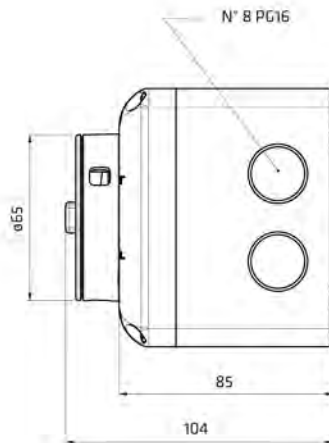

C10

IP65 

- ☛ Opening in "0" position.
- ☛ Arranged for nr. 8 Pg16 cable glands of which nr. 2 on the bottom.
- ☛ With locking facility in "0 - OFF" (Max 3 locks).
- ☛ **Dimensions:** 120x100x85 mm.
- ☛ Black box - Yellow cover - Red knob.

SERIES	AC-21A	AC-23A	CODE
	AMP. 690V	AMP. 400V	3 POLES
SQ025	32	25	SQ025003BC10
SQ032	40	32	SQ032003BC10

3 POLES

C10

IP65

- Opening in "0" position.
- Arranged for nr. 8 Pg16 cable glands of which nr. 2 on the bottom.
- With locking facility in "0 - OFF" (Max 3 locks).
- Dimensions:** 120x100x85 mm.
- Black box - Yellow cover - Red knob.