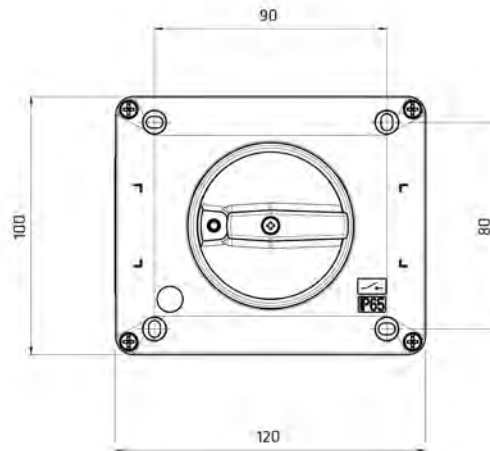

C10

IP65 

- ☛ Opening in "0" position.
- ☛ Arranged for nr. 8 Pg16 cable glands of which nr. 2 on the bottom.
- ☛ With locking facility in "0 - OFF" (Max 3 locks).
- ☛ **Dimensions:** 120x100x85 mm.
- ☛ Black box - Yellow cover - Red knob.

SERIES	AC-21A	AC-23A	CODE
	AMP. 690V	AMP. 400V	3 POLES
SQ025	32	25	SQ025003BC10
SQ032	40	32	SQ032003BC10

3 POLES

C10

IP65

- Opening in "0" position.
- Arranged for nr. 8 Pg16 cable glands of which nr. 2 on the bottom.
- With locking facility in "0 - OFF" (Max 3 locks).
- Dimensions:** 120x100x85 mm.
- Black box - Yellow cover - Red knob.

SERIES	AC-21A	AC-23A	CODE	
	AMP. 690V	AMP. 400V	3 POLES	4 POLES
SE16	32	25	SE160003BC10	SE160004BC10
SE32	40	32	SE320003BC10	SE320004BC10

3 POLES

4 POLES