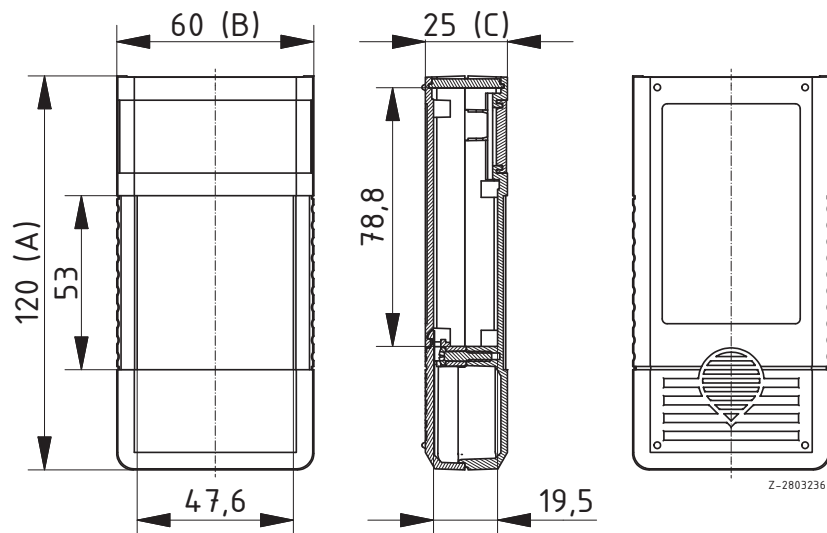

BOS 500 / 501 / 502 / 503 | Enclosures

BOS 500 with panoramic display screen and compartment for 9V block battery

Model	Order no.	A	B	C	Colour
BOS 500	34500000	120	60	25	Black
BOS 500	34500003	120	60	25	Agate grey

Scope of delivery: Lid, base, front panel, battery compartment lid, screw, panoramic display screen

BOS 501 with display screen and compartment for 9V block battery

Model	Order no.	A	B	C	Colour
BOS 501	34501000	120	60	25	Black
BOS 501	34501002	120	60	25	Agate grey

Scope of delivery: Lid, base, front panel, battery compartment lid, screw, display screen

BOS 502 without display cut-out, with compartment for 9V block battery

Model	Order no.	A	B	C	Colour
BOS 502	34502000	120	60	25	Black
BOS 502	34502002	120	60	25	Agate grey

Scope of delivery: Lid, base, front panel, battery compartment lid, screws

BOS 503 with continuous membrane keypad area and compartment for 9V block battery

Model	Order no.	A	B	C	Colour
BOS 503	34503000	120	60	25	Black
BOS 503	34503001	120	60	25	Agate grey

Scope of delivery: Lid, base, front panel, battery compartment lid, screws

* = Available on request