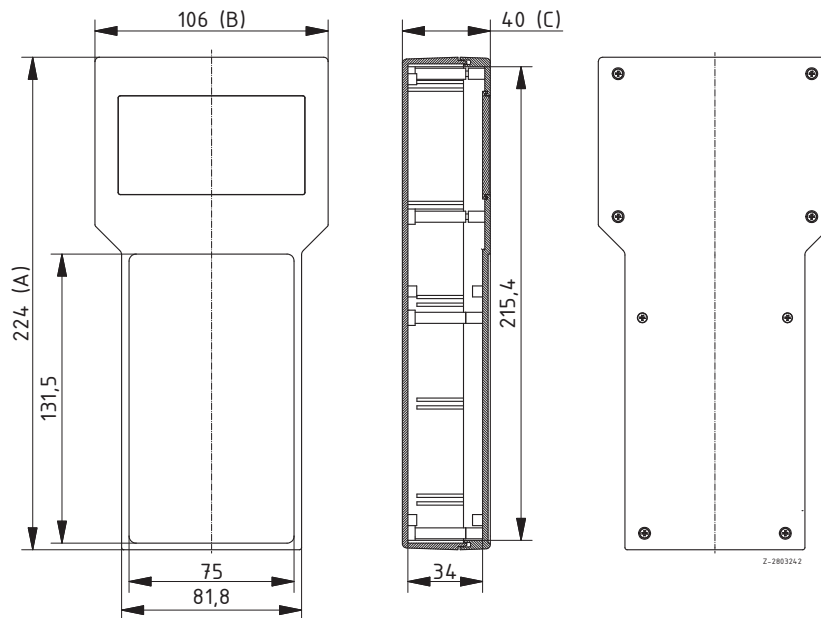

* = Available on request