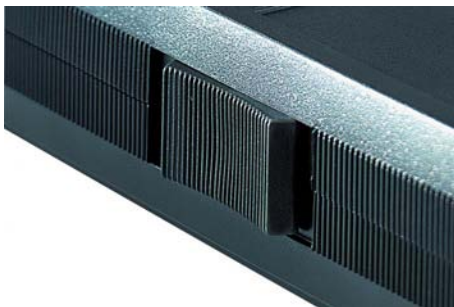

BOS 4..: With continuous membrane keypad area - with tip-up clip or belt clip
BOS 4..ASC

BOS 5., BOS 7., BOS 8..: Available with a membrane keypad and/or different display types.

BOS 6..: With display screen, continuous keypad surface or integrated loudspeaker grille.

BOS 9..: With large display and slimline grip area – Versions with a battery compartment are also available.

A carrying strap or a tip-up foot is available for enclosure BOS 9.. .

Some BOS 7.. series enclosures also have a slide switch (see table on the following page).