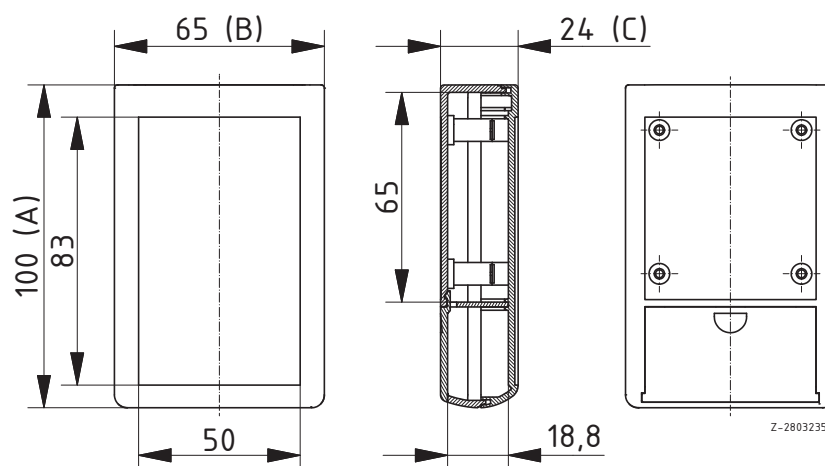

BOS 400 / 400 ASC / 401 / 401 ASC | Enclosures

BOS 400/400 ASC with compartment for 9V block battery

Model	Order no.	A	B	C	Colour
BOS 400	34400000	100	65	24	Black
BOS 400 ASC	34400500	100	65	24	Black

Scope of delivery: Lid, base, battery compartment lid, battery compartment side, screws

For BOS 400 ASC, plus integrated clip bearing and bow

Note: As an option, 2 micro batteries can be inserted in the enclosure by using battery holder BH 2 MC (order no.: 34165572). Wall fitting for ASC types: see general accessories.

BOS 401/401 ASC

Model	Order no.	A	B	C	Colour
BOS 401	34401000	100	65	24	Black
BOS 401 ASC	34401500	100	65	24	Black

Scope of delivery: Lid, base, screws

For BOS 400 ASC, plus integrated clip bearing and bow

Note: As an option, 2 micro batteries can be inserted in the enclosure by using battery holder BH 2 MC (order no.: 34165572). Wall fitting for ASC types: see general accessories.

For accessories, please see the end of the chapter