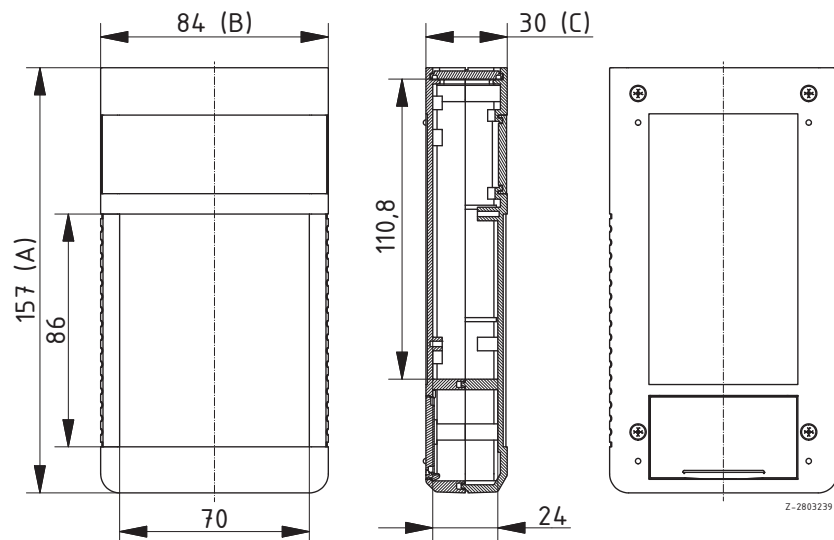

BOS 750 - BOS 761 | Enclosures

BOS 757 with display screen, side-fitted slide for switch and compartment for 9V block battery

Model	Order no.	A	B	C	Colour
BOS 757	34757000	157	84	30	Black

Scope of delivery: Lid, base, front panel, battery compartment lid, screws, display screen, slide

BOS 758 with continuous membrane keypad area and side-fitted slide for switch and compartment for 9V block battery

Model	Order no.	A	B	C	Colour
BOS 758	34758000	157	84	30	Black

Scope of delivery: Lid, base, front panel, battery compartment lid, screws, slide

BOS 759 with panoramic display screen and side-fitted slide for switch

Model	Order no.	A	B	C	Colour
BOS 759	34759000	157	84	30	Black

Scope of delivery: Lid, base, front panel, battery compartment lid, screws, panoramic display screen, slide

BOS 760 with display screen, side-fitted slide for switch

Model	Order no.	A	B	C	Colour
BOS 760	34760000	157	84	30	Black

Scope of delivery: Lid, base, front panel, battery compartment lid, screws, display screen, slide

BOS 761 with continuous membrane keypad area and side-fitted slide for switch

Model	Order no.	A	B	C	Colour
BOS 761	34761000	157	84	30	Black

Scope of delivery: Lid, base, front panel, battery compartment lid, screws, slide

* = Available on request