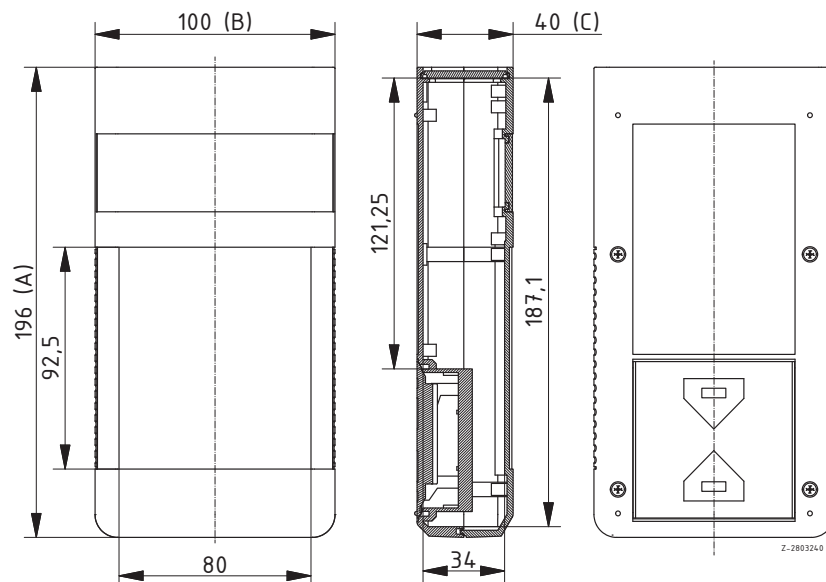

BOS 800 - BOS 808 | Enclosures

BOS 808 with continuous membrane keypad area

Model	Order no.	A	B	C	Colour
BOS 808	34808000	196	100	40	Black
BOS 808	34808001	196	100	40	Agate grey

Scope of delivery: Lid, base, front panel, screws, battery compartment lid, contacts

* = Available on request