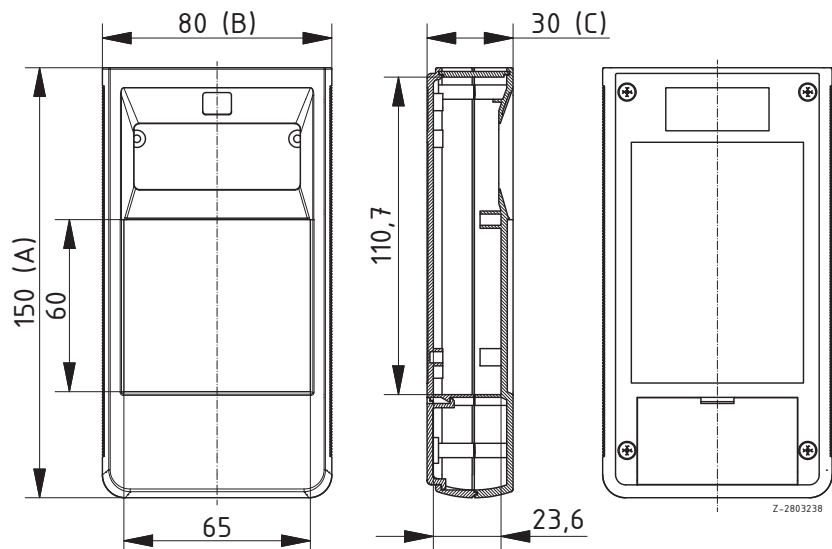

BOS 700 / 701 / 704 / 705 | Enclosures

BOS 700/701 with display opening and compartment for 9V block battery

Model	Order no.	A	B	C	Colour	Note
BOS 700	34700000	150	80	30	Black	Display opening: 23 x 58 mm
BOS 701	34701000	150	80	30	Black	Display opening: 18 x 48 mm

Scope of delivery: Lid, base, front panel, battery compartment lid, screws, threaded inserts
Please order display screen separately.

BOS 704/705 with display opening, side-fitted slide for switch and compartment for 9V block battery

Model	Order no.	A	B	C	Colour	Note
BOS 704	34704000*	150	80	30	Black	Display opening: 23 x 58 mm
BOS 705	34705000	150	80	30	Black	Display opening: 18 x 48 mm

Scope of delivery: Lid, base, front panel, battery compartment lid, screws, threaded inserts
Please order display screen separately.

* = Available on request