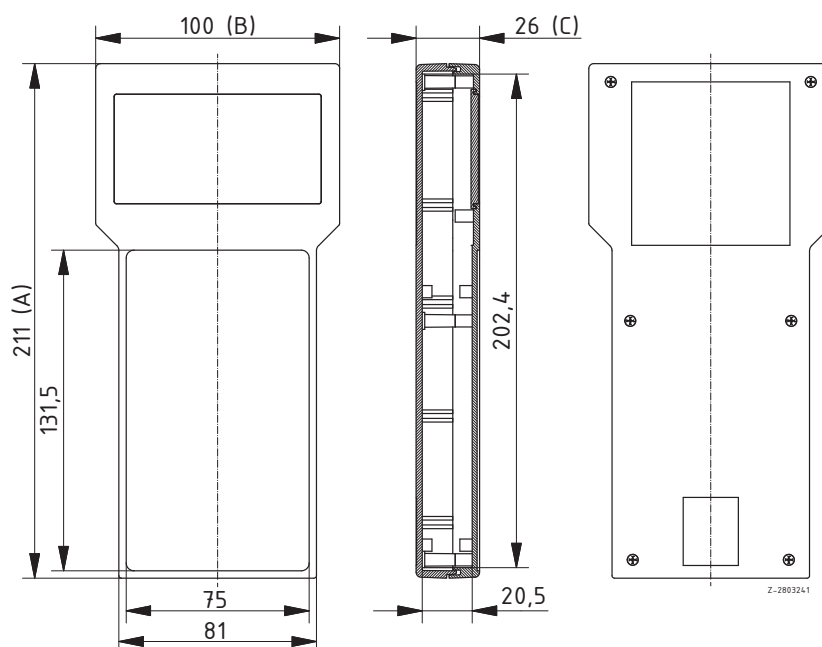

BOS 900 - BOS 903 | Enclosures

BOS 900

Model	Order no.	A	B	C	Colour
BOS 900	34900009	211	100	26	Black
BOS 900	34900000	211	100	26	Agate grey

Scope of delivery: Lid with seal, base, screws, display screen (enclosed unfitted)

Note: Fitting of display screen on request

BOS 901 with carrying strap and tip-up foot

Model	Order no.	A	B	C	Colour
BOS 901	34901009*	211	100	26	Black
BOS 901	34901000	211	100	26	Agate grey

Scope of delivery: Lid with seal, base, carrying strap, tip-up foot, screws, display screen (enclosed unfitted)

Note: Fitting of display screen on request

BOS 902 with carrying strap and compartment for 4 x 1.5 V mignon batteries

Model	Order no.	A	B	C	Colour
BOS 902	34902009	211	100	26	Black
BOS 902	34902000	211	100	26	Agate grey

Scope of delivery: Lid with seal, base with battery compartment including contacts, carrying strap, screws, display screen (enclosed unfitted)

Note: Fitting of display screen on request

BOS 903 with carrying strap and compartment for 2 x 9V block batteries

Model	Order no.	A	B	C	Colour
BOS 903	34903009*	211	100	26	Black
BOS 903	34903000	211	100	26	Agate grey

Scope of delivery: Lid with seal, base with battery compartment, carrying strap, screws, display screen (enclosed unfitted)

Note: Fitting of display screen on request

For accessories, please see the end of the chapter