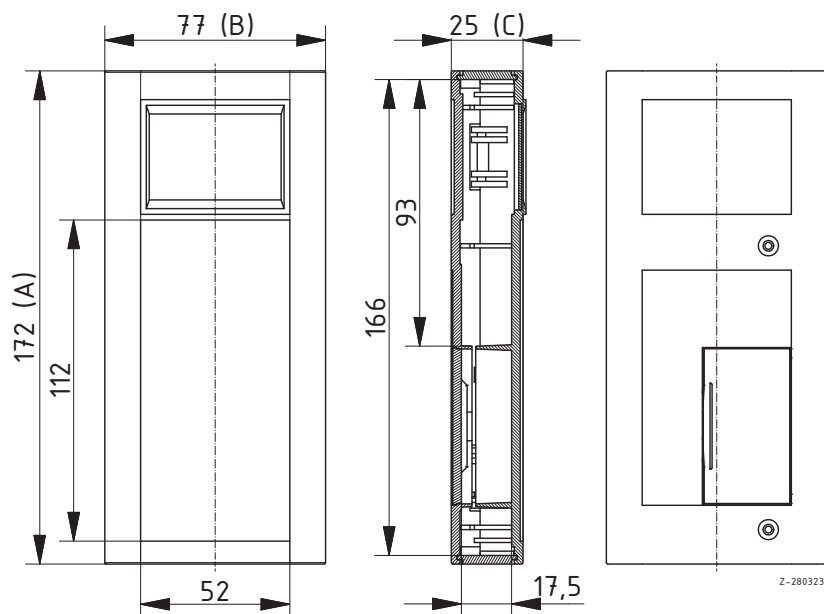

BOS 600 / 601 / 602 | Enclosures

BOS 600 with display screen and compartment for 9V block battery

Model	Order no.	A	B	C	Colour
BOS 600	34600000	172	77	25	Black

Scope of delivery: Lid, base, 2 front panels, screws, battery compartment lid, display screen

BOS 601 with continuous membrane keypad area and compartment for 9V block battery

Model	Order no.	A	B	C	Colour
BOS 601	34601000	172	77	25	Black

Scope of delivery: Lid, base, 2 front panels, screws, battery compartment lid

BOS 602 with loudspeaker grille and compartment for 3x 1.5 V mignon batteries

Model	Order no.	A	B	C	Colour
BOS 602	34602000	172	77	25	Black

Scope of delivery: Lid, base, 2 plastic front panels, screws

For accessories, please see the end of the chapter