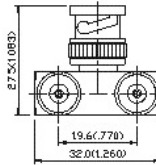

35. BNC Right Angle Adapter Jack-Plug-Jack (In-Series Adapters)

Ordering Code	Finish	Insulation
BNCP-BNCSAN32X	Center Contact: gold plated	PP