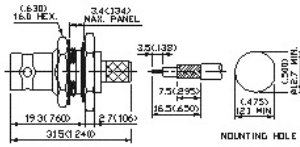

BNC-75PAN0506DCX	RG 179B, 187A, 75Ω	Center Contact: gold plated Coupling Nut: Diecast	Teflon

10. BNC Straight Bulkhead Jack Crimp (Flexible Cable-Crimp Attachment)

Ordering Code	Applicable Cable RG/U	Finish	Insulation
BNC-50SAN6404B1X	RG 58,58A,141A	Center Contact: gold plated	Delrin
BNC-50SAN6404BRX	RG 58,58A,141A	Center Contact: gold plated	Teflon
BNC-50SAN6411B1X	RG 59, 62A, 210	Center Contact: gold plated	Delrin
BNC-50SAN6411BRX	RG 59, 62A, 210	Center Contact: gold plated	Teflon