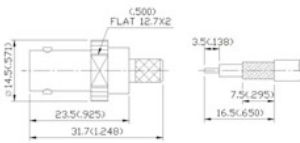

13. BNC Straight Jack Crimp (Flexible Cable-Crimp Attachment)

Ordering Code	Applicable Cable RG/U	Finish	Insulation
BNC-50SAN0202BRX	RG 174, 188A, 316 (step-down ferrule)	Center Contact: gold plated	Teflon
BNC-75SAN0206BRX	RG 179B, 187A, 75Ω	Center Contact: gold plated	Teflon

14. BNC Straight Bulkhead Jack Crimp (Flexible Cable-Crimp Attachment)