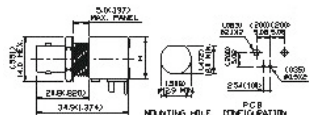

24. BNC Right Angle PCB Mount Jack Receptacle (PCB Receptacle)

Ordering Code	Profile Detail	Finish	Insulation
BNC-50SAN7564D1X	High Profile H=15.6mm	Center Contact: gold plated Body&Housing: Diecast	Delrin
BNC-50SAN7565D1X	Low Profile H=13.1mm	Center Contact: gold plated Body&Housing: Diecast	Delrin