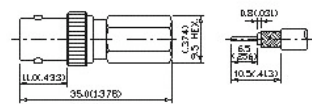

17. BNC Straight Jack Twist-on (Flexible Cable Twist-on Attachment)

Ordering Code	Applicable Cable RG/U	Finish	Insulation
BNC-50SAN1004B1X	RG 58, 58A, 141A	Center Contact: gold plated	Delrin
BNC-50SAN1011B1X	RG 59, 62A, 210	Center Contact: gold plated	Delrin

18. BNC Straight Plug For Molded Type (Flexible Cable Molded Type)