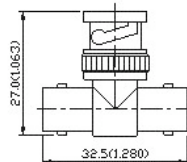

36. BNC Tee Adapter Jack-Plug-Jack (In-Series Adapters)

Ordering Code	Finish	Insulation
BNCP-BNCSAN30X	Center Contact: gold plated	Delrin
BNCP-BNCSAN31X	Center Contact: gold plated	Teflon
BNCP-BNCSAN33X	Center Contact: gold plated Coupling Nut: Diecast	Delrin
BNCP-BNCSAN34X	Center Contact: gold plated Coupling Nut: Diecast	Teflon