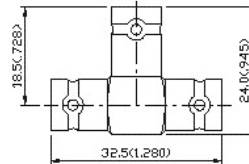

Ordering Code	Finish	Insulation
BNCP-BNCSAN21X	Center Contact: gold plated	Delrin
BNCP-BNCSAN21X75	Center Contact: gold plated	Delrin
BNCP-BNCSAN20X	Center Contact: gold plated	Teflon
BNCP-BNCSAN20X75	Center Contact: gold plated	Teflon
BNCP-BNCSAN22X	Center Contact: gold plated Coupling Nut: Diecast	Delrin
BNCP-BNCSAN22X75	Center Contact: gold plated Coupling Nut: Diecast	Delrin
BNCP-BNCSAN23X	Center Contact: gold plated Coupling Nut: Diecast	Teflon
BNCP-BNCSAN23X75	Center Contact: gold plated Coupling Nut: Diecast	Teflon

34. BNC Tee Adapter Jack-Jack-Jack (In-Series Adapters)

Ordering Code	Finish	Insulation
BNCS-BNCSAN30X	Center Contact: gold plated	Delrin
BNCS-BNCSAN31X	Center Contact: gold plated	Teflon