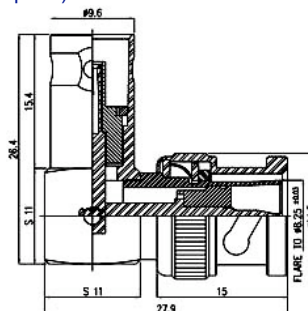

33. BNC Right Angle Plug-Jack (In-Series Adapters)