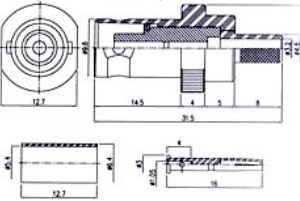

12. BNC Straight Jack Crimp (Flexible Cable-Crimp Attachment)

Ordering Code	Applicable Cable RG/U	Finish	Insulation
BNC-50SAN0204B1X	RG 58,58A,141A	Center Contact: gold plated	Delrin
BNC-50SAN0204BRX	RG 58,58A,141A	Center Contact: gold plated	Teflon
BNC-50SAN0211B1X	RG 59, 62A, 210	Center Contact: gold plated	Delrin
BNC-50SAN0211BRX	RG 59, 62A, 210	Center Contact: gold plated	Teflon