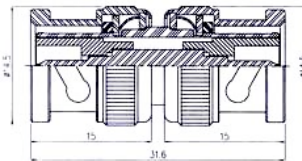

31. BNC Plug-Plug (In-Series Adapters)