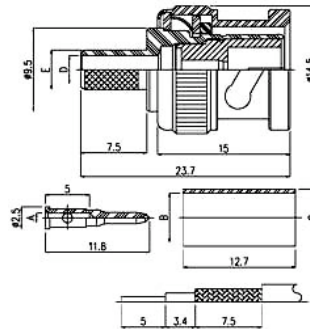

Ordering Code	Applicable Cable RG/U	Finish	Insulation
BNC-50SAN0704B1X	RG 58,58A,141A	Center Contact: gold plated	Delrin
BNC-50SAN0704BRX	RG 58,58A,141A	Center Contact: gold plated	Teflon
BNC-50SAN0711B1X	RG 59,62A,210	Center Contact: gold plated	Delrin
BNC-50SAN0711BRX	RG 59,62A,210	Center Contact: gold plated	Teflon

4. BNC Straight Square Flange Jack (Flexible Cable-Clamp Attachment)

Ordering Code	Applicable Cable RG/U	Finish	Insulation
BNC-50SAN8002BRX	RG 174, 188A, 316	Center Contact: gold plated	Teflon

5. BNC Straight Plug Crimp (Flexible Cable-Crimp Attachment)

Ordering Code	Applicable Cable RG/U	Finish	Insulation
BNC-50PAN0204B1X	RG 58,58A,141A	Center Contact: gold plated	Delrin
BNC-50PAN0204BRX	RG 58,58A,141A	Center Contact: gold plated	Teflon
BNC-50PAN0204D1X	RG 58,58A,141A	Center Contact: gold plated Coupling Nut: Diecast	Delrin
BNC-50PAN0204DCX	RG 58,58A,141A	Center Contact: gold plated Coupling Nut: Diecast	Teflon
BNC-50PAN0211B1X	RG 59, 62A, 210	Center Contact: gold plated	Delrin
BNC-50PAN0211BRX	RG 59, 62A, 210	Center Contact: gold plated	Teflon
BNC-50PAN0211D1X	RG 59, 62A, 210	Center Contact: gold plated Coupling Nut: Diecast	Delrin
BNC-50PAN0211DCX	RG 59, 62A, 210	Center Contact: gold plated Coupling Nut: Diecast	Teflon
BNC-50PAN0202AAX	RG 174, 188A, 316, step-down ferrule	Center Contact: gold plated	Teflon
BNC-50PAN0202A1X	RG 174, 188A, 316, step-down ferrule	Center Contact: gold plated Coupling Nut: Diecast	Teflon
BNC-75PAN0206BRX	RG 179B, 187A, 75Ω	Center Contact: gold plated	Teflon
BNC-75PAN0206DCX	RG 179B, 187A, 75Ω	Center Contact: gold plated Coupling Nut: Diecast	Teflon