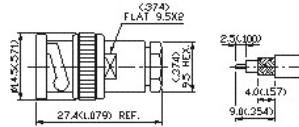

### 1. BNC Straight Plug (Flexible Cable-Clamp Attachment)

Ordering Code	Applicable Cable RG/U	Finish	Insulation
BNC-50PAN0704B1X	RG 58,58A,141A	Center Contact: gold plated	Delrin
BNC-50PAN0704BRX	RG 58,58A,141A	Center Contact: gold plated	Teflon
BNC-50PAN0704D1X	RG 58,58A,141A	Center Contact: gold plated Coupling Nut: Diecast	Delrin
BNC-50PAN0704DCX	RG 58,58A,141A	Center Contact: gold plated Coupling Nut: Diecast	Teflon
BNC-50PAN0711B1X	RG 59,62A,210	Center Contact: gold plated	Delrin
BNC-50PAN0711BRX	RG 59,62A,210	Center Contact: gold plated	Teflon
BNC-50PAN0711D1X	RG 59,62A,210	Center Contact: gold plated Coupling Nut: Diecast	Delrin
BNC-50PAN0711DCX	RG 59,62A,210	Center Contact: gold plated Coupling Nut: Diecast	Teflon