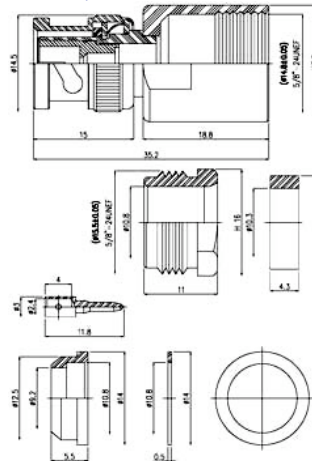

### 1. BNC Straight Plug (Flexible Cable-Clamp Attachment)

Ordering Code	Applicable Cable RG/U	Finish	Insulation
BNC-50PAN0704B1X	RG 58,58A,141A	Center Contact: gold plated	Delrin
BNC-50PAN0704BRX	RG 58,58A,141A	Center Contact: gold plated	Teflon
BNC-50PAN0704D1X	RG 58,58A,141A	Center Contact: gold plated Coupling Nut: Diecast	Delrin
BNC-50PAN0704DCX	RG 58,58A,141A	Center Contact: gold plated Coupling Nut: Diecast	Teflon
BNC-50PAN0711B1X	RG 59,62A,210	Center Contact: gold plated	Delrin
BNC-50PAN0711BRX	RG 59,62A,210	Center Contact: gold plated	Teflon
BNC-50PAN0711D1X	RG 59,62A,210	Center Contact: gold plated Coupling Nut: Diecast	Delrin
BNC-50PAN0711DCX	RG 59,62A,210	Center Contact: gold plated Coupling Nut: Diecast	Teflon

### 2. BNC Straight Plug (Flexible Cable-Clamp Attachment)

Ordering Code	Applicable Cable RG/U	Finish	Insulation
BNC-50PAN0719B1X	RG 8A, 213	Center Contact: gold plated	Delrin
BNC-50PAN0719BRX	RG 8A, 213	Center Contact: gold plated	Teflon
BNC-50PAN0719D1X	RG 8A, 213	Center Contact: gold plated Coupling Nut: Diecast	Delrin
BNC-50PAN0719DCX	RG 8A, 213	Center Contact: gold plated Coupling Nut: Diecast	Teflon

### 3. BNC Straight Jack (Flexible Cable-Clamp Attachment)

Ordering Code	Applicable Cable RG/U	Finish	Insulation
BNC-50SAN0704B1X	RG 58,58A,141A	Center Contact: gold plated	Delrin
BNC-50SAN0704BRX	RG 58,58A,141A	Center Contact: gold plated	Teflon
BNC-50SAN0711B1X	RG 59,62A,210	Center Contact: gold plated	Delrin
BNC-50SAN0711BRX	RG 59,62A,210	Center Contact: gold plated	Teflon