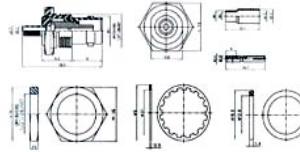

11. BNC Straight Bulkhead Jack Crimp (Flexible Cable-Crimp Attachment)

Ordering Code	Applicable Cable RG/U	Finish	Insulation
BNC-50SAN6402BRX	RG 174, 188A, 316 (step-down ferrule)	Center Contact: gold plated	Teflon
BNC-75SAN6406BRX	RG 179B, 187A, 75Ω	Center Contact: gold plated	Teflon