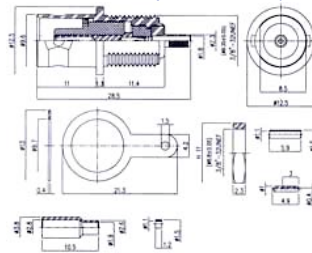

15. BNC Straight Bulkhead Jack Crimp (Flexible Cable-Crimp Attachment)

Ordering Code	Applicable Cable RG/U	Finish	Insulation
BNC-50SAN7301BRX	RG 178, 196	Center Contact: gold plated	Teflon