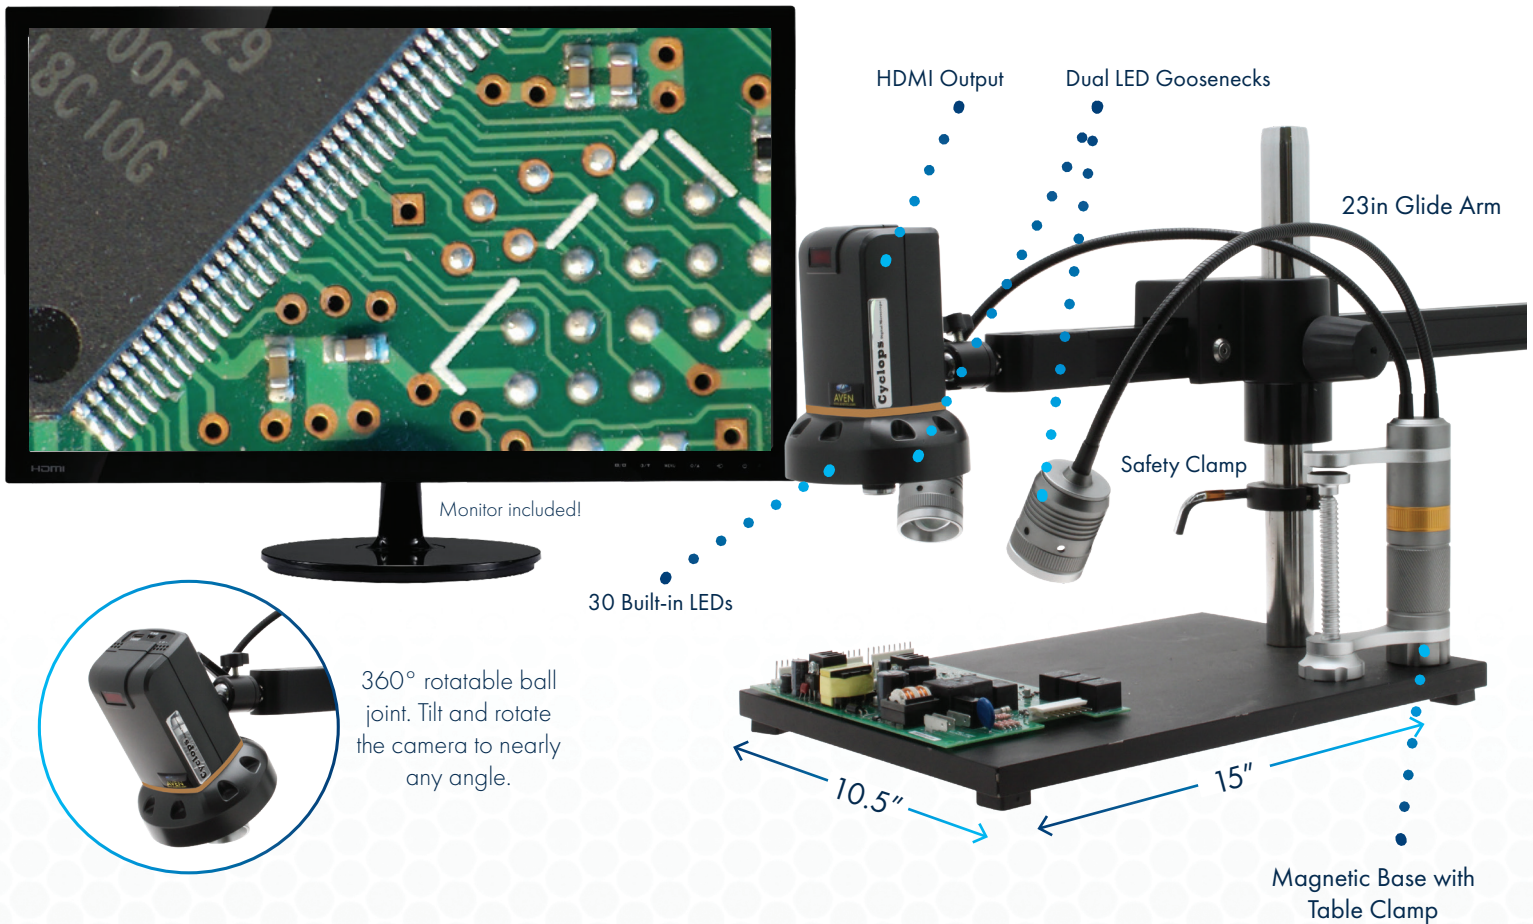

# Cyclops HDMI Digital Microscope

with Ultra-Glide Arm Stand

HDMI Output  
1080p Signal

High  
Magnification  
Up to 132x

Ultra-Glide Arm  
Stand  
23in Arm

## Effortlessly Inspect Large Objects

Aven's Ultra-Glide Arm Stand System is ideal for inspecting parts over a large surface area. The ultra-glide arm stand provides smooth motion along its 23in length, allowing for easy scanning. This system features Aven's Cyclops HDMI Digital Microscope with built-in HDMI output capabilities, providing crystal-clear 1080p images directly to the monitor, no computer required. A large working distance and 30 LEDs allow examination of sizable objects. Magnification ranges up to 132x. This system comes complete with Aven's 22" LCD Monitor.

### CYCLOPS HDMI DIGITAL MICROSCOPE WITH ULTRA GLIDE BOOM STAND

SKU	ITEM NAME	BASE DIMENSIONS	ARM LENGTH	MAGNIFICATION
BD-26800B-556-401	Cyclops HDMI Digital Microscope with Ultra-Glide Arm Stand	10.5in x 15in	23in	Up to 132x