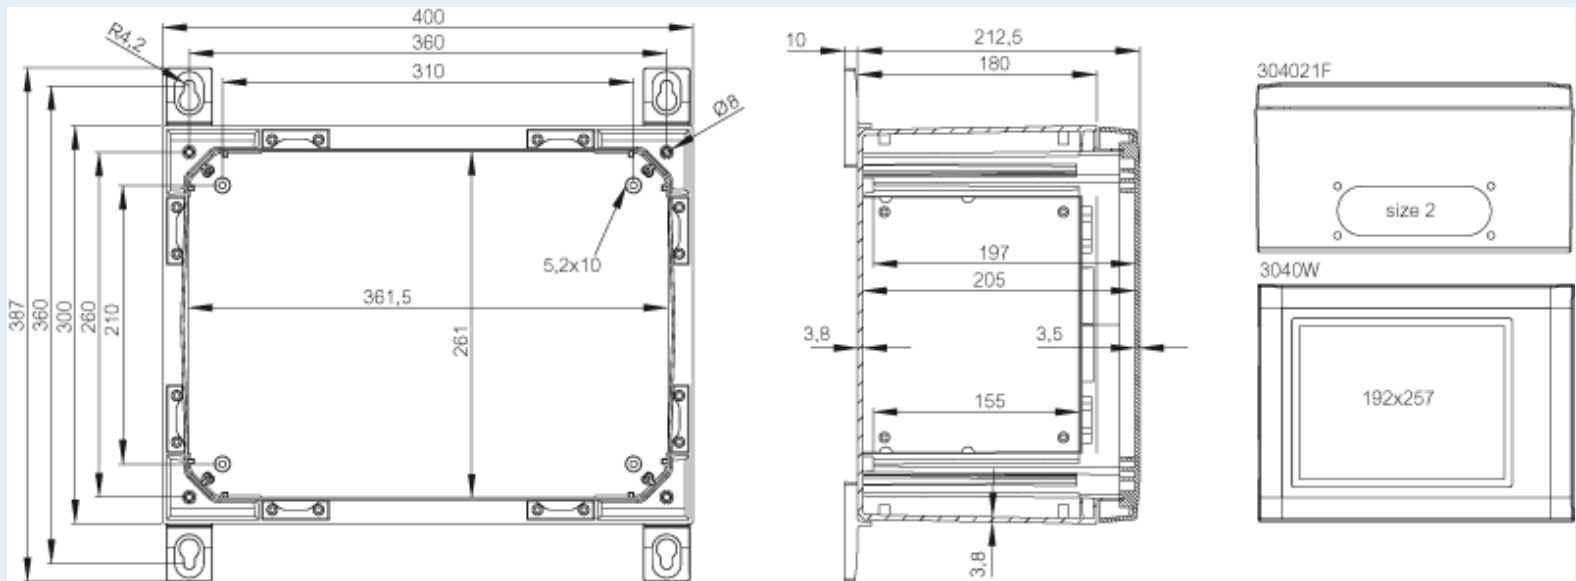

# ARCA 304021 No MP

Sample image

**Order symbol:** ARCA 304021 No MP

**Product nbr:** 8120023N

**Description:** Cabinet. PC

**Remarks:** Grey cover. 2-point locking. hinges on the short side

**EAN:** 6418074089427

**El. number:**

- Finland:
- Denmark:
- Sweden:

**Including:** Cabinet base. door with PUR gasket. 3mm double bit lock(s) with key. S versions with swinghandle 2-point locking system. Door guide included.

Dimensions:	Height	Width	Depth
mm:	300	400	210
inch:	11.81	15.75	8.27

**Materials:**

Material: Polycarbonate  
Base colour: RAL 7035 -light grey

**Accessories:**

DRS ARCA 304021	DIN rail frame set (385 x 285 x 35)
SBK ARCA 30	Support bar kit (235 x 40 x 30)
DSP ARCA HRS	Door stopper ARCA. horizontal. right. small
DSP ARCA HLS	Door stopper ARCA. horizontal. left. small

SBK ARCA 40	Support bar kit (340 x 40 x 30)
IDS ARCA 3040	Inner door set (285 x 385 x 35)
RCS ARCA 3040	Rain canopy set for size 3040 (20 x 400 x 30)
PMK ARCA 40	PoleMounting kit. for pole ø100-300mm (385 x 285 x 35)
MPP ARCA 3040	Mounting plate perforated (350x250x2 mm - 26x11 mm) (250 x 350 x 2)
MPMP ARCA 4030	Mounting plate multiperforated (350x250x2 mm - ø3.6 mm) (350 x 250 x 2)
MPS ARCA 4030	Mounting plate (350x250x2 mm) (350 x 250 x 2)
MPX ARCA 4030	Mounting plate (350x250 mm) (350 x 250 x 5)