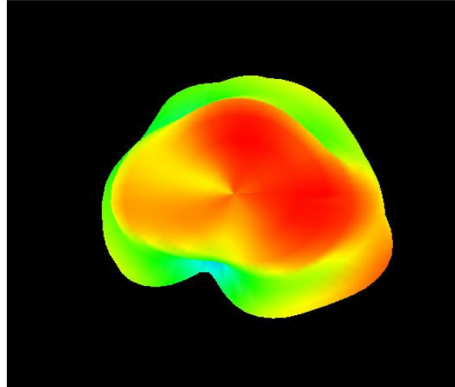

AEACBK050048-MW2

Ø50.0 x 48.0 mm
RoHS/RoHS II Compliant
MSL = 1

3D – Pattern

Frequency: 2400 MHz

Frequency: 2450 MHz

Frequency: 2500 MHz

Frequency: 4900 MHz

Frequency: 5500 MHz