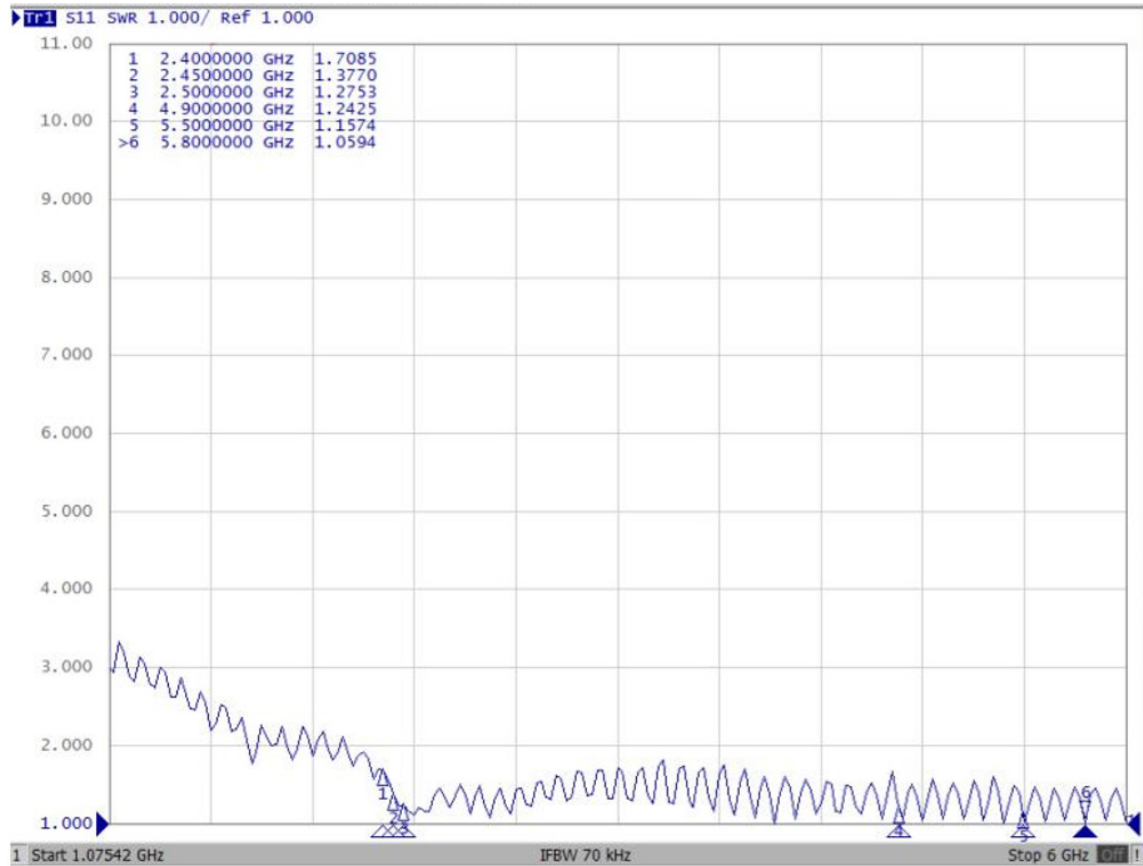

Applications

- WiFi/ISM applications
- IoT
- M2M
- Remote monitoring
- Smart meters
- Gateways and routers
- Public safety

Electrical Specifications

Parameters	Min.	Typ.	Max.	Units	Note
Frequency Range		2400 ~ 2483.5		MHz	
		4900 ~ 5825			
VSWR			2.5		
Polarization	Linear				
Impedance		50		Ω	
Gain		2		dBi	

Mechanical Characteristics

Parameters	Description
Connector	2 x SMA Male
Cable Type	2 x LMR100/3M
Mounting	Screw
Radom Material	ABS

Environmental Characteristics

Parameters	Description
Operating temperature	-40°C to +85°C
Relative Humidity	Up to 95 %
Vibration	10 to 55 Hz with 1.5 mm amplitude 2 hours
Ingress Protection	IP67 (excluding cable outlet)

2 x Dualband WiFi External MIMO Antenna

AEACBK050048-MW2

Ø50.0 x 48.0 mm
RoHS/RoHS II Compliant
MSL = 1

Dimensions

Product Image

2 x Dualband WiFi External MIMO Antenna

AEACBK050048-MW2

Ø50.0 x 48.0 mm
RoHS/RoHS II Compliant
MSL = 1

VSWR

2 x Dualband WiFi External MIMO Antenna

AEACBK050048-MW2

Ø50.0 x 48.0 mm
RoHS/RoHS II Compliant
MSL = 1

Radiation Pattern:

2D – Pattern

XY - Plane

XZ - Plane