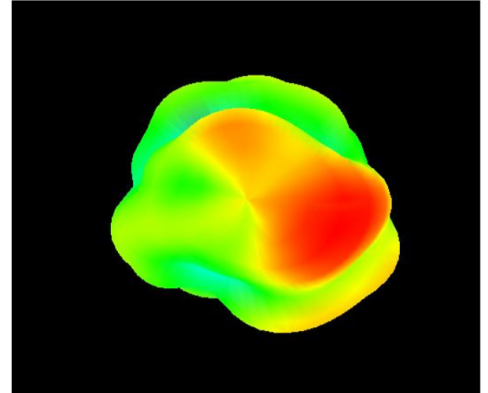

AEACBK050048-MW2

Ø50.0 x 48.0 mm
RoHS/RoHS II Compliant
MSL = 1

3D – Pattern

Frequency: 2400 MHz

Frequency: 2450 MHz

Frequency: 2500 MHz

Frequency: 4900 MHz

Frequency: 5500 MHz