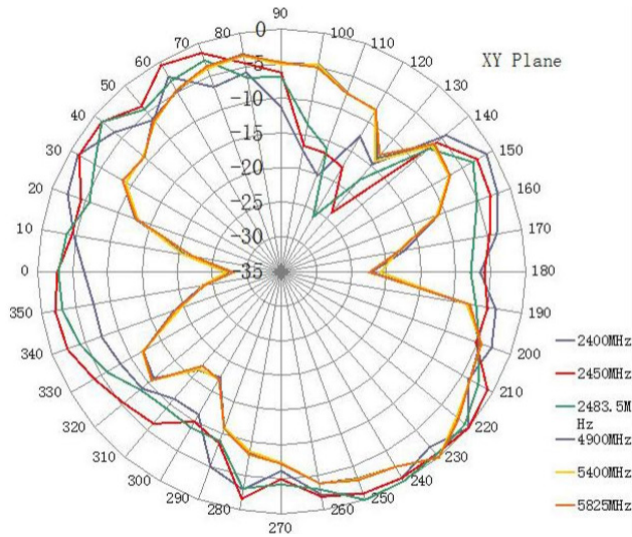

2 x Dualband WiFi External MIMO Antenna

AEACBK050048-MW2

Ø50.0 x 48.0 mm
RoHS/RoHS II Compliant
MSL = 1

Dimensions

Product Image

2 x Dualband WiFi External MIMO Antenna

AEACBK050048-MW2

Ø50.0 x 48.0 mm
RoHS/RoHS II Compliant
MSL = 1

VSWR

2 x Dualband WiFi External MIMO Antenna

AEACBK050048-MW2

Ø50.0 x 48.0 mm
RoHS/RoHS II Compliant
MSL = 1

Radiation Pattern:

2D – Pattern

XY - Plane

XZ - Plane