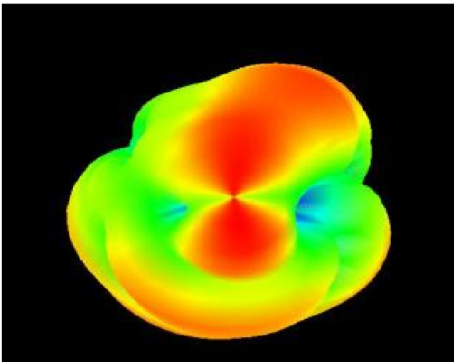

AEACBK050048-MW2

Ø50.0 x 48.0 mm
RoHS/RoHS II Compliant
MSL = 1

3D – Pattern

Frequency: 2400 MHz

Frequency: 2450 MHz

Frequency: 2500 MHz

Frequency: 4900 MHz

Frequency: 5500 MHz