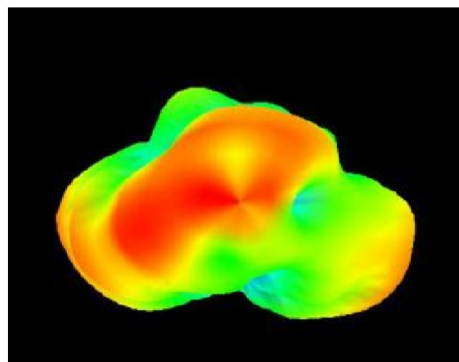

AEACBK050048-MW2

Ø50.0 x 48.0 mm
RoHS/RoHS II Compliant
MSL = 1

3D – Pattern

Frequency: 2400 MHz

Frequency: 2450 MHz

Frequency: 2500 MHz

Frequency: 4900 MHz

Frequency: 5500 MHz