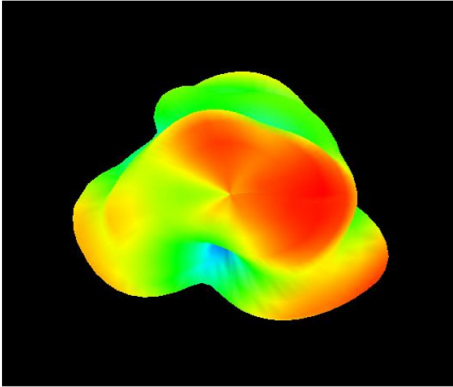

2 x Dualband WiFi External MIMO Antenna

AEACBK050048-MW2

Ø50.0 x 48.0 mm
RoHS/RoHS II Compliant
MSL = 1

3D – Pattern

Frequency: 2400 MHz