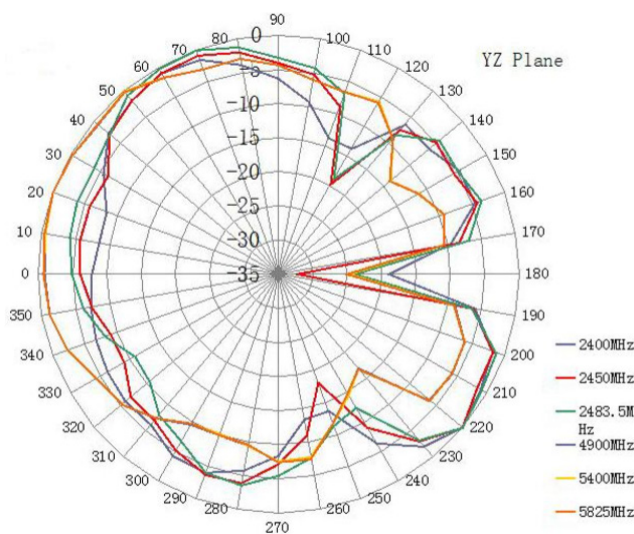

YZ - Plane

ATTENTION: Abracon LLC's products are COTS – Commercial-Off-The-Shelf products; suitable for Commercial, Industrial and, where designated, Automotive Applications. Abracon's products are not specifically designed for Military, Aviation, Aerospace, Life-dependent Medical applications or any application requiring high reliability where component failure could result in loss of life and/or property. For applications requiring high reliability and/or presenting an extreme operating environment, written consent and authorization from Abracon LLC is required. Please contact Abracon LLC for more information.

5101 Hidden Creek Ln Spicewood TX 78669
Phone: 512-371-6159 | Fax: 512-351-8858
For terms and conditions of sales, please visit:
www.abracon.com

REVISED: 07.31.2020

ABRACON IS
ISO9001-2015
CERTIFIED