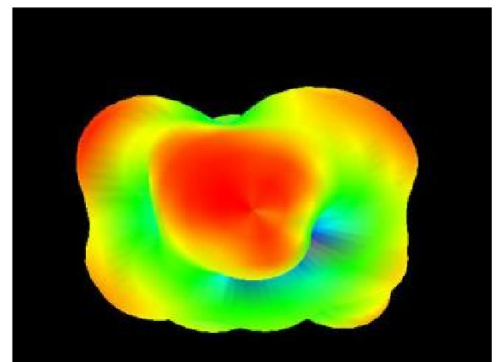

Frequency: 5800 MHz