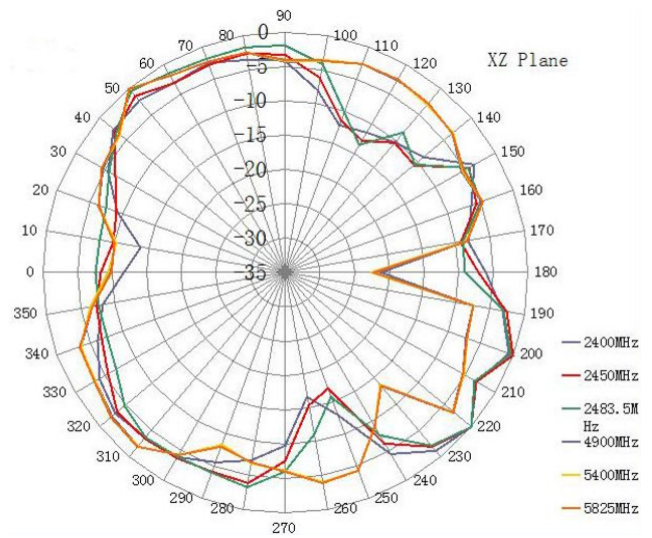

2 x Dualband WiFi External MIMO Antenna

AEACBK050048-MW2

Ø50.0 x 48.0 mm
RoHS/RoHS II Compliant
MSL = 1

Dimensions

Product Image

2 x Dualband WiFi External MIMO Antenna

AEACBK050048-MW2

Ø50.0 x 48.0 mm
RoHS/RoHS II Compliant
MSL = 1

VSWR

2 x Dualband WiFi External MIMO Antenna

AEACBK050048-MW2

Ø50.0 x 48.0 mm
RoHS/RoHS II Compliant
MSL = 1

Radiation Pattern:

2D – Pattern

XY - Plane

XZ - Plane