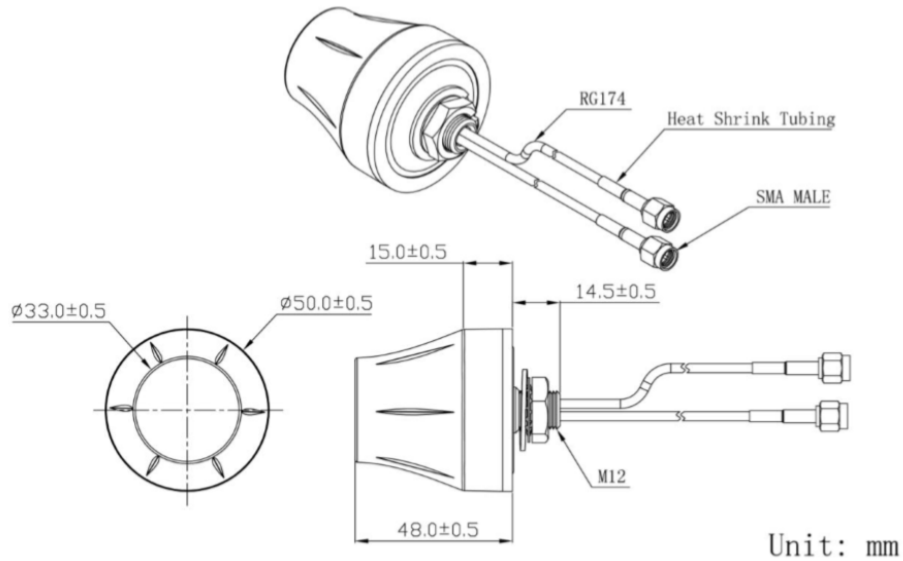

Mechanical Characteristics

Parameters	Description
Connector	2 x SMA Male
Cable Type	2 x LMR100/3M
Mounting	Screw
Radom Material	ABS

Environmental Characteristics

Parameters	Description
Operating temperature	-40°C to +85°C
Relative Humidity	Up to 95 %
Vibration	10 to 55 Hz with 1.5 mm amplitude 2 hours
Ingress Protection	IP67 (excluding cable outlet)

2 x Dualband WiFi External MIMO Antenna

AEACBK050048-MW2

Ø50.0 x 48.0 mm
RoHS/RoHS II Compliant
MSL = 1

Dimensions

Product Image

2 x Dualband WiFi External MIMO Antenna

AEACBK050048-MW2

Ø50.0 x 48.0 mm
RoHS/RoHS II Compliant
MSL = 1

VSWR

2 x Dualband WiFi External MIMO Antenna

AEACBK050048-MW2

Ø50.0 x 48.0 mm
RoHS/RoHS II Compliant
MSL = 1

Radiation Pattern:

2D – Pattern

XY - Plane

XZ - Plane