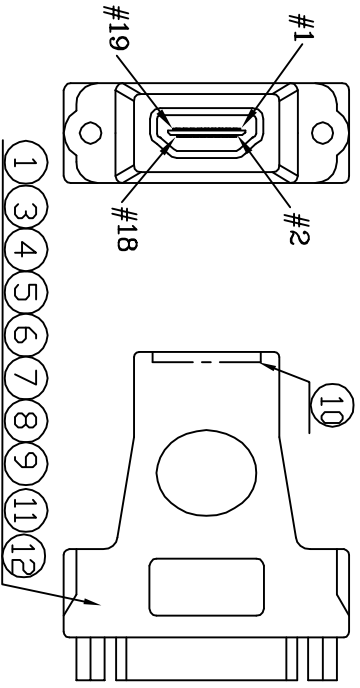

REV	DESC	DATE	ECN NO
B		2011.5.10	N11105015
C		2011.11.11	N21111057

P2 <DVI female>

35  
**ROHS**  
 compliant

50MM  
 ASSMANN Electronics  
 Part number: XXXX PCS  
 Quantity: XXXX PCS  
 25MM

P1 <HDMI female>

DESCRIPTION CONTROL

*	330010007801	LABEL:50*25MM (貼PE袋中間及紙箱兩側左上角)	403/400	PCS
*	330010004079	無毒標籤:35*22MM	42/400	PCS
*	390	PE BAG:30*28*0.08MM	1/400	PCS
*	390	CARTON:46*30*20CM	1/400	PCS
*	390	PE BAG:6*8*0.06MM	1/10	PCS
*	370	PE BAG:3.5*3.5*0.06MM	1	PCS
12	210	JUMP-WIRE-26#-1007		PCS
11	110640000120	HDMI A type Connr(female) <需註P/N005-01-00127><插板式>	1	PCS

NO	TYPE	DESCRIPTION	QTY	UNIT	ALL DIMENSIONS IN mm (UNLESS OTHERWISE SPECIFIED)
1	260030000115	PCB:Y-S0002	1	PCS	
2	110362025005	DVI-24+KEY-F<BLACK>/NUTS	1	PCS	
3	210	JUMP-WIRE-26#-1007		MM	
4	220	SDL-WIRE-FULL-TIN1.0	1.0	G	
5	370	PE:5321	3.5	G	
6	370	HI TEAMP TAPE:W:19MM	70*1	MM	
7	370	FOIL-CU:24MM	80*1	MM	
8	370	SDL-WIRE-FULL-TIN-1.2	2.0	G	
9	370	PVC-BLACK10/50	12	G	
10	370	PVC-BK10/30 (MOLDING 1 PCS HDMI HOOD) 2	2	G	
11	110640000120	HDMI A type Connr(female) <需註P/N005-01-00127><插板式>	1	PCS	
12	210	JUMP-WIRE-26#-1007		PCS	