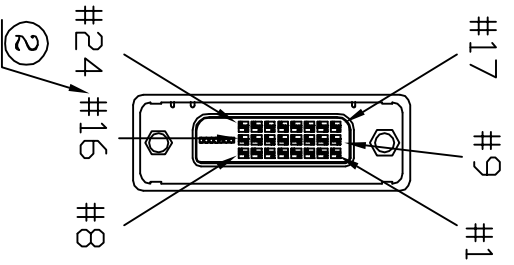

REV	DESC	DATE	ECN NO
B		2011.5.10	N11105015
C		2011.11.11	N21111057

P2 <DVI female>

35  
**ROHS**  
 compliant

50MM  
 ASSMANN Electronics  
 Part number: XXXX PCS  
 Quantity: XXXX PCS  
 25MM

P1 <HDMI female>

DESCRIPTION CONTROL

*	330010007801	LABEL:50*25MM (貼PE袋中間及紙箱兩側左上角)	403/400	PCS
*	330010004079	無毒標籤:35*22MM	42/400	PCS
*	390	PE BAG:30*28*0.08MM	1/400	PCS
*	390	CARTON:46*30*20CM	1/400	PCS
*	390	PE BAG:6*8*0.06MM	1/10	PCS
*	370	PE BAG:3.5*3.5*0.06MM	1	PCS
12	210	JUMP-WIRE-26#-1007		PCS
11	110640000120	HDMI A type Connr(female) <需註P/N005-01-00127><插板式>	1	PCS