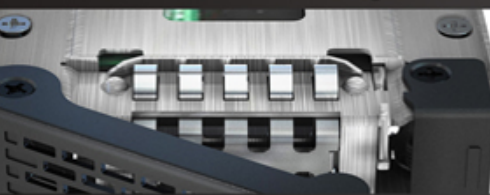

MB991IK-B SAS & SATA

2.5" Removable Hard Drive Mobile Rack

ICY DOCK®
www.icydock.com

Anti-Vibration Design

EZ-Slide Mini Tray System

Drive Tray Ejection Button

High Flow Air Vent

Drive Tray Compatible To **MB994SP-4S**

LED Indicator
● Green: Device Power
● Amber: Drive Activity

15 Pin SATA Power Port SAS Port (Optional)

MB991IK-B 2.5" SAS & SATA Mobile Rack Features

- * Device holds single 2.5" SAS & SATA HDD/SSD and fits the 3.5" device bay.
- * EZ Slide Mini Drive Tray System & hot swap capability offers convenient solution for multi-drive exchangeability & maintenance.
- * Status LED on the front panel indicates drive power and drive activity.
- * Safeguard key lock function keeps data secure sure.
- * Front, Rear, Top, and Bottom High Air Flow Ventilation Slots.
- * Full metal heavy duty construction
- * Support SATA 6Gbps

Item Number:	MB991IK-B
Host Interface	7 pin SATA x 2
Drive Fit	2.5" SAS or SATA I / II HDD / SSD x 1
Device Bay	3.25" Bay x 1
Transfer Rate	Up to 300 MB/sec
Insert & Extract Connection Via	15 pin direct hard drive connection
Structure	SECC
Drive Cooling	Metal heat dispersion
LED Indication	Device Power & Drive Activity
LED Display Color	Green : Device Power ; Amber : Drive Activity
Dimension (L x W x H)	5.32" x 4.00" x 1.01"
Weight	0.88 lbs