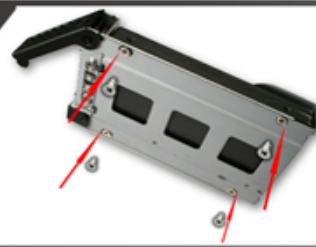

MB991IK-B SAS & SATA

2.5" Removable Hard Drive Mobile Rack

ICY DOCK®
www.icydock.com

Anti-Vibration Design

EZ-Slide Mini Tray System

Drive Tray Ejection Button

High Flow Air Vent

Drive Tray Compatible To **MB994SP-4S**

LED Indicator
● Green: Device Power
● Amber: Drive Activity

15 Pin SATA Power Port SAS Port (Optional)

MB991IK-B 2.5" SAS & SATA Mobile Rack Features

- * Device holds single 2.5" SAS & SATA HDD/SSD and fits the 3.5" device bay.
- * EZ Slide Mini Drive Tray System & hot swap capability offers convenient solution for multi-drive exchangeability & maintenance.
- * Status LED on the front panel indicates drive power and drive activity.
- * Safeguard key lock function keeps data secure sure.
- * Front, Rear, Top, and Bottom High Air Flow Ventilation Slots.
- * Full metal heavy duty construction
- * Support SATA 6Gbps

Item Number:	MB991IK-B
Host Interface	7 pin SATA x 2
Drive Fit	2.5" SAS or SATA I / II HDD / SSD x 1
Device Bay	3.25" Bay x 1
Transfer Rate	Up to 300 MB/sec
Insert & Extract Connection Via	15 pin direct hard drive connection
Structure	SECC
Drive Cooling	Metal heat dispersion
LED Indication	Device Power & Drive Activity
LED Display Color	Green : Device Power ; Amber : Drive Activity
Dimension (L x W x H)	5.32" x 4.00" x 1.01"
Weight	0.88 lbs