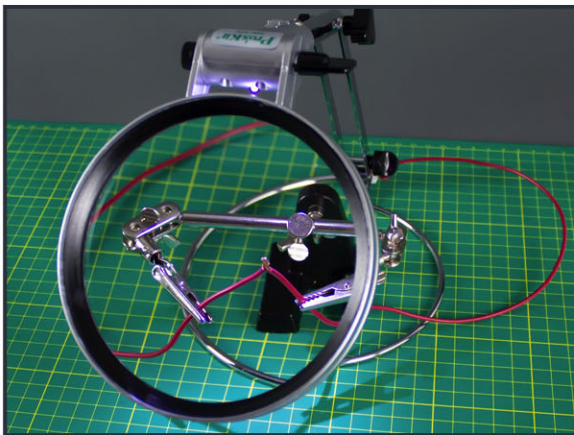

eclipse™

Best Value in the Industry

5" Diameter 2D(1.5X) Foldable Stand Magnifier

Item: **902-240**

- 5 in. glass lens
- Adjustable folding arms
- Low profile and adjustable stand
- For hobbies, documents, circuit boards, etc

Magnification	1.5X
Lens Size	Ø5 in.
Light Source	LED
Battery	LR1130(3AG12)x3 <i>included</i>

Large, clear view 1.5x Magnifying lens

Order Today! SalesSupport@EclipseTools.com

Eclipse Enterprises, Inc. ● Tel: 804.561.2610 ● Fax: 804.561.2642