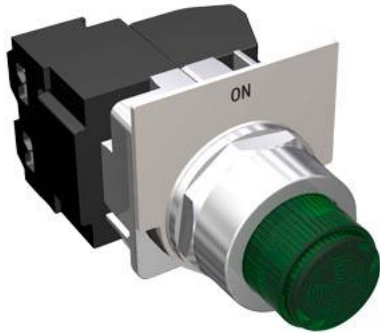

PUSHBUTTON"FT"P-T-T GRN ON"120V

Figure similar

product brand name

NEMA Control Product Accessories