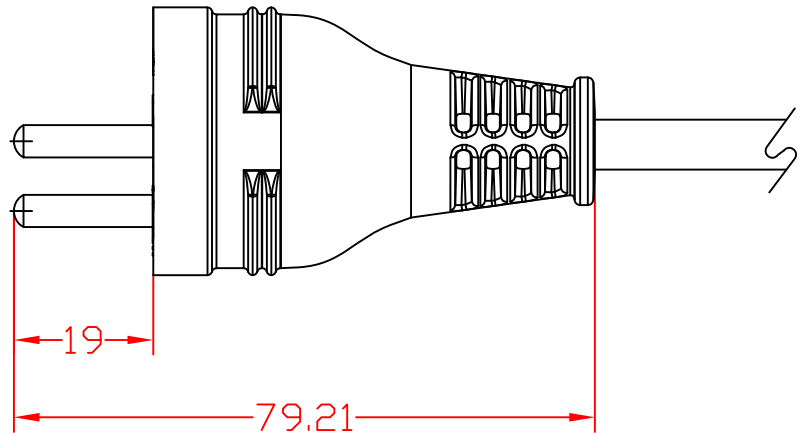

3X 4.4 DIA

36.5 DIA

9.5

19

15.56

THIS DOCUMENT AND ITS CONTENTS ARE THE PROPRIETARY CONFIDENTIAL PROPERTY OF INTERPOWER CORPORATION. NO USE OR COPIES MAY BE MADE WITHOUT WRITTEN PERMISSION FROM INTERPOWER CORPORATION.

DIMENSIONS IN MILLIMETERS

TITLE: Israel Cord set 16A

C	Removed all non-technical markings.	DDF	3-2-18
B	CHANGED FROM 011 C19 CONNECTOR TO 068 C19 CONNECTOR	ATS-JDD	10-5-12
A	New part	JC	5-2007
REV	CHANGE DESCRIPTION	Initials	DATE

DRAFT BY:	JC	DATE:	5-2007
DRAFTING APPROVAL:	DDF	DATE:	10/9/12
MATERIAL:	PVC	DD NOT SCALE	
		SHEET 1 OF 1	

PART NUMBER:	86275060
INTERPOWER CORPORATION	