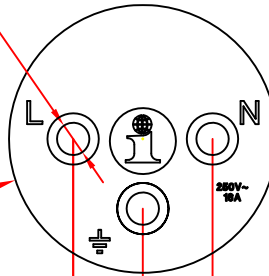

3X 4.4 DIA

36.5 DIA

9.5

19

15.56

THIS DOCUMENT AND ITS CONTENTS ARE THE PROPRIETARY CONFIDENTIAL PROPERTY OF INTERPOWER CORPORATION. NO USE OR COPIES MAY BE MADE WITHOUT WRITTEN PERMISSION FROM INTERPOWER CORPORATION.

DIMENSIONS IN MILLIMETERS

TITLE: Israel Cord set 16A

C	Removed all non-technical markings.	DDF	3-2-18
B	CHANGED FROM 011 C19 CONNECTOR TO 068 C19 CONNECTOR	ATS-JDD	10-5-12
A	New part	JC	5-2007
REV	CHANGE DESCRIPTION	Initials	DATE

DRAFT BY:	JC	DATE:	5-2007
DRAFTING APPROVAL:	DDF	DATE:	10/9/12
MATERIAL:	PVC	DD NOT SCALE	
		SHEET 1 OF 1	

PART NUMBER:	86275060
INTERPOWER CORPORATION	