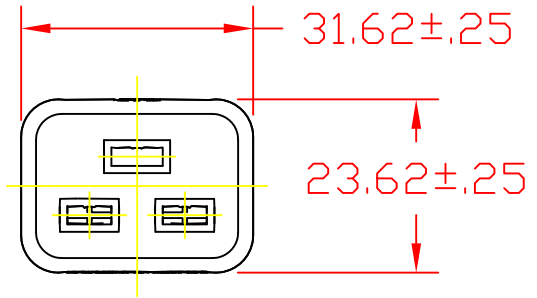

3X 4.4 DIA

36.5 DIA

9.5

19

15.56

THIS DOCUMENT AND ITS CONTENTS ARE THE PROPRIETARY CONFIDENTIAL PROPERTY OF INTERPOWER CORPORATION. NO USE OR COPIES MAY BE MADE WITHOUT WRITTEN PERMISSION FROM INTERPOWER CORPORATION.

DIMENSIONS IN MILLIMETERS

TITLE: Israel Cord set 16A

C	Removed all non-technical markings.	DDF	3-2-18
B	CHANGED FROM 011 C19 CONNECTOR TO 068 C19 CONNECTOR	ATS-JDD	10-5-12
A	New part	JC	5-2007
REV	CHANGE DESCRIPTION	Initials	DATE