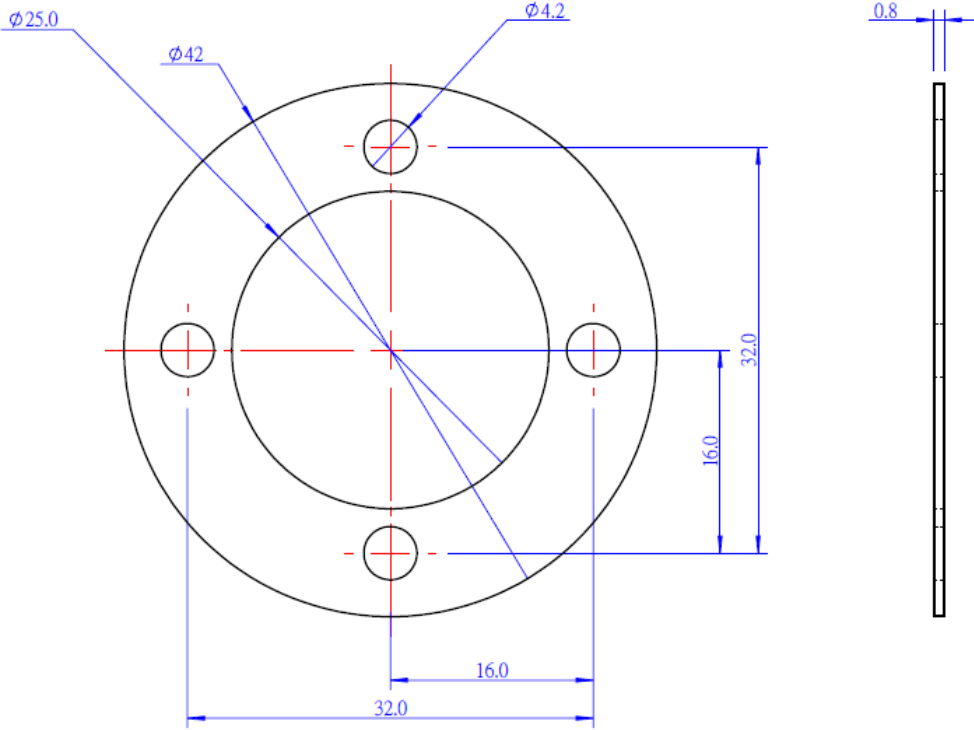

## Timing Pulley Slice 62T B - Blue (4-Pack)

SKU: 83024 Weight: 15.00 Gram

Makeblock Timing Pulley Slice 62T-B is the new version of Timing Pulley Slice 62T-Blue. As the "dam-board" of Timing Pulley 62T, Timing Pulley Slice 62T-B can prevent the slipping of the timing belt when working .

### Features:

- Made from 6061 aluminum , 0.8mm thick, anodized surface.
- Diameters: 25mm (inside), 42mm (outside).
- 8 Plastic Rivets included.
- Sold in four.

**Size Chart(mm):**

**Part List:**

4 x Timing Pulley Slice 62T B - Blue