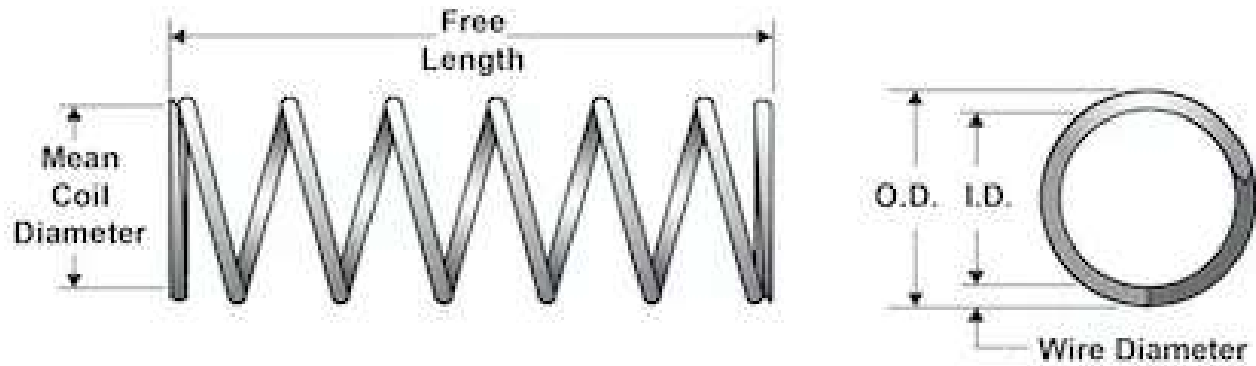

70391SCS

[View Spec Sheet](#)

Brand	Century Spring
Display Name	70391S
Ends	Closed & Ground
Finish	None
Free Length	0.56 in
Inside Diameter	0.128 in
Material	302/304 Stainless Steel
Outside Diameter	0.18 in
Part Type	Standard
Rate	20 lbf-in
Solid Length	0.25 in
Suggested Max Deflection	0.18 in
Suggested Max Load	3.6 lbf
Total Coils	9.7500
Wire Diameter	0.026 in