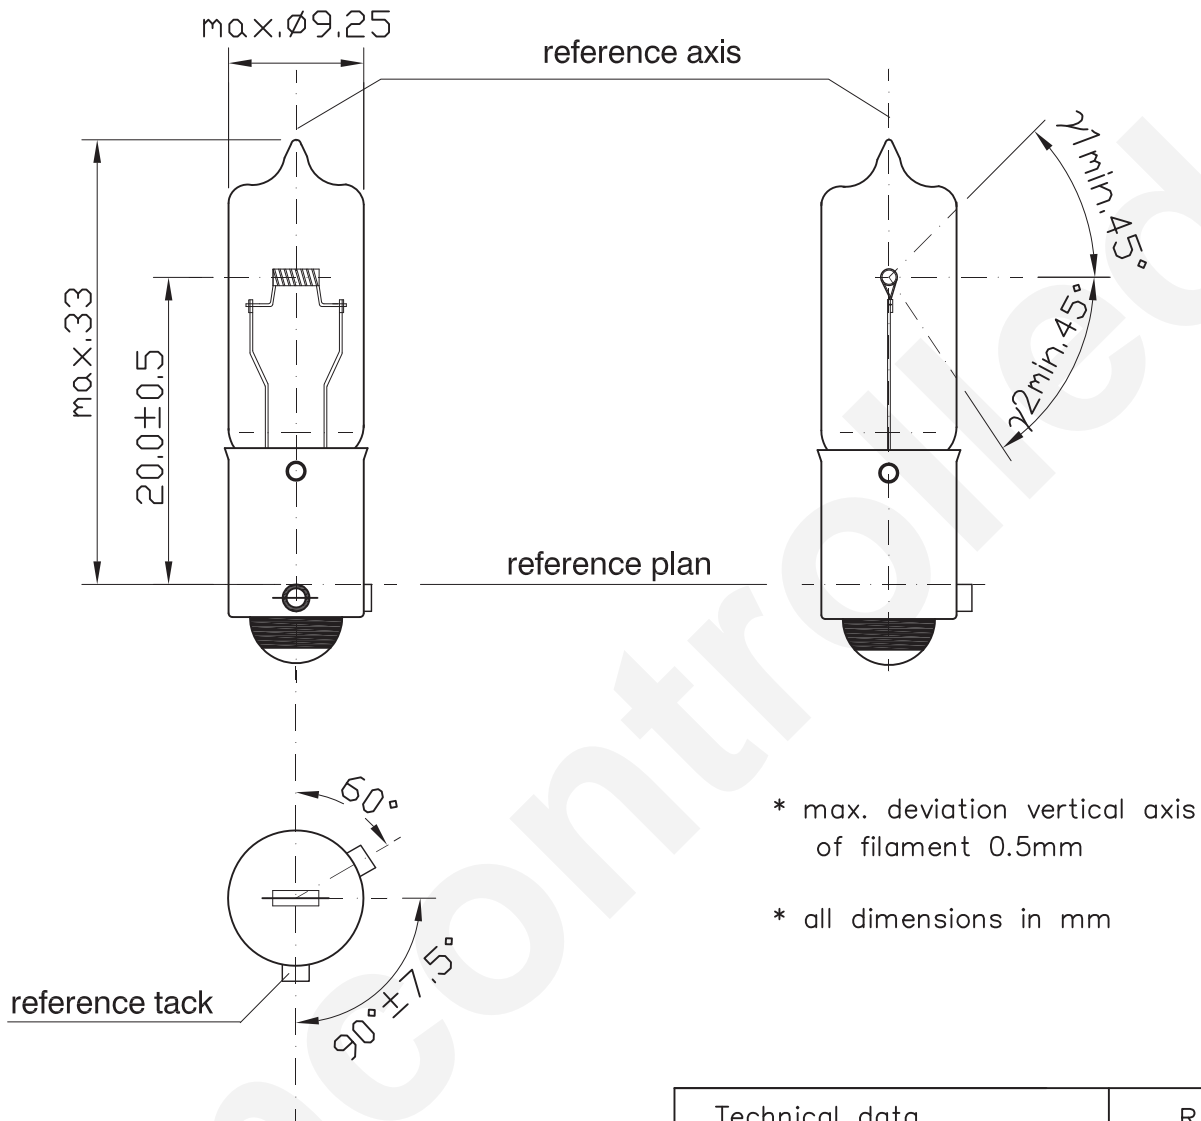

Since 1959

Product Information Sheet

H21W 12V 21W

64136

2009. 05. 12 NEW

2008. 04. 14 OLD

Halogen miniaturlampe

---

H21W 12V 21W

---

Cap: <sup>1)</sup> BAY9s

---

Type: H21W 12V

---

ECE R37 (E1) 2PG

---

FMVSS108 None

---

Bulb mat.: Hardglass

---

Made in korea / INCHEON

1) according to IEC 61-1 sheet 7004-9-1

Technical data	R37
Test voltage	13.5V
Power	26.25W max
Luminous flux	600lm $\pm$ 12%
Lumen maintenance	85 % min
Rated Life:	at 13.5V
-Characteristic Tc	600 hr
-B3	300 hr
Maximum operating temperature:	bulb 650°C max pinch 400°C max
Operating position	horizontal