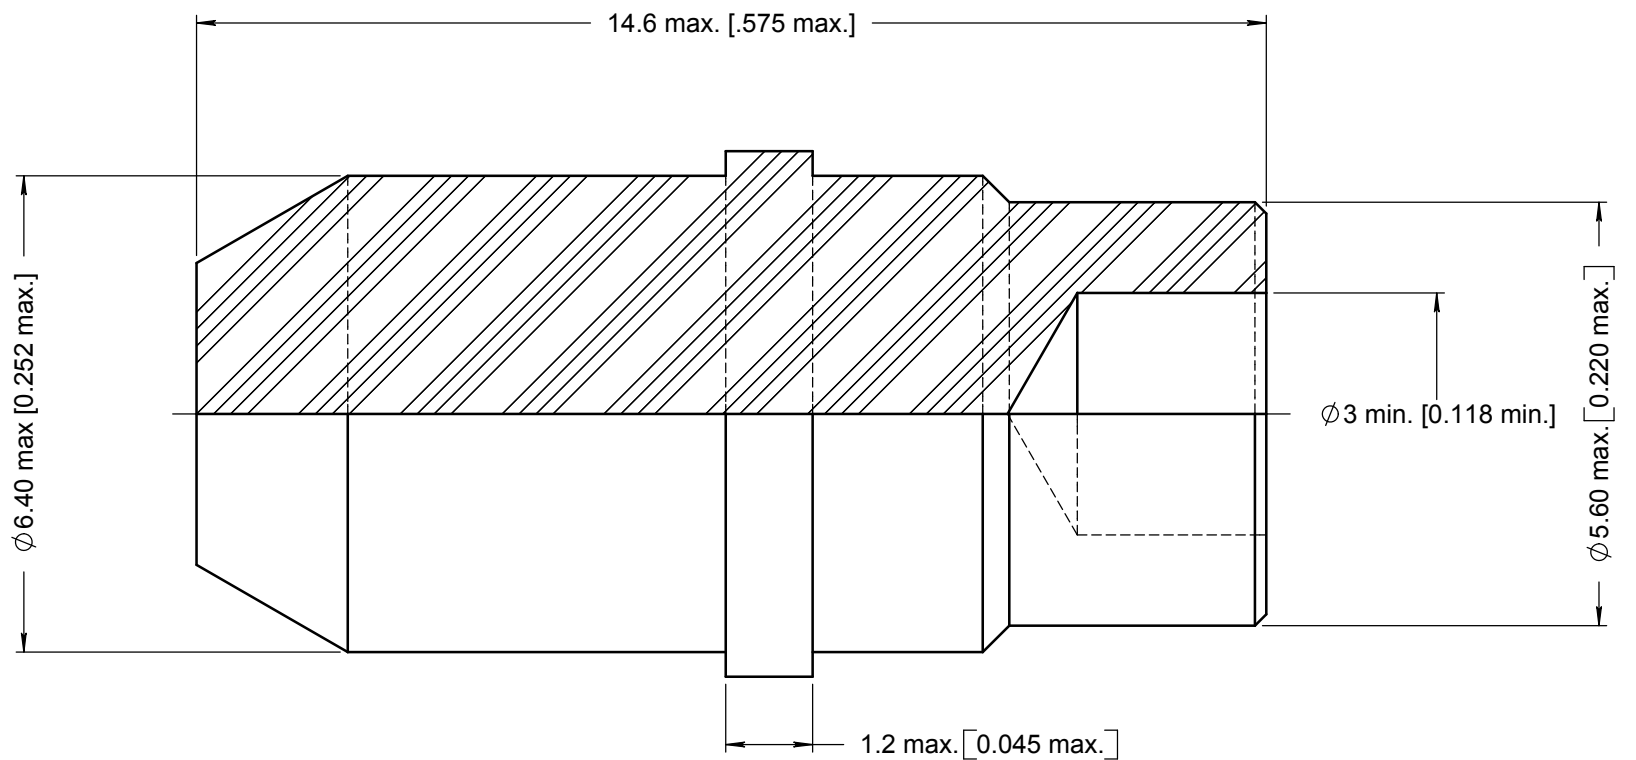

Series
EPXB

**FILLER PLUG
FOR #5 PIN CAVITY**

Issue:
Feb 06, 2006

Page
1/1

INSERTION WAY

MATERIAL : PTFE

DIMENSIONS : mm (inch) -

Confidential information not to be disclosed to third parties without Radiall approval
This information is given as an indication. In the continual goal to improve our products, we reserve the right to make any modifications judged necessary.

4112_9311

CREATION				
PEN:				
NOM: LE GLOAHEC				
DATE: Feb 06, 2006				
APPR.: PESSARD	/	/	/	/
Issue	Revisions	Name	Approved	