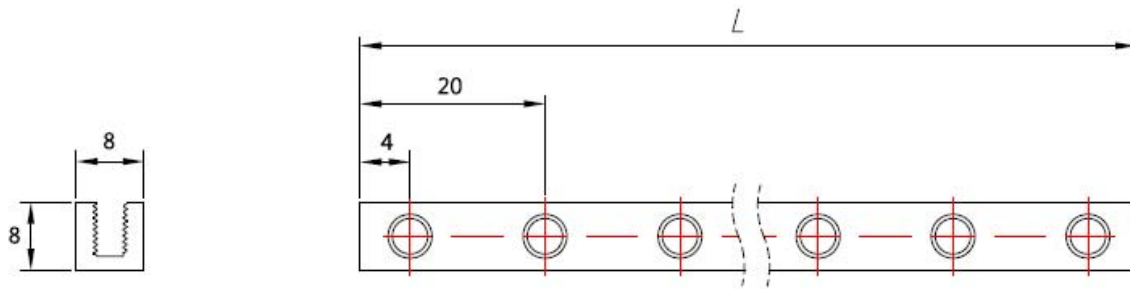

Beam0808-104-Blue (4-Pack)

SKU: 60524 Weight: 45.00 Gram

Description:

Makeblock Beam0808 is one of the most frequently used part in Makeblock platform, it is compatible with most makeblock motion and structure components.

Features:

- Made from 6061 aluminum extrusion, anodized surface. Excellent strength and twist resistance.
- With holes on 16mm increments, can be drilled for 4mm hardware.
- Threaded slot enables easy and flexible connection.
- Cross-sectional area 8x8mm, length 104mm.
- Sold in Packs of 4.

Size Charts(mm):

Note : In the middle of the thread groove is M4.

Demo: