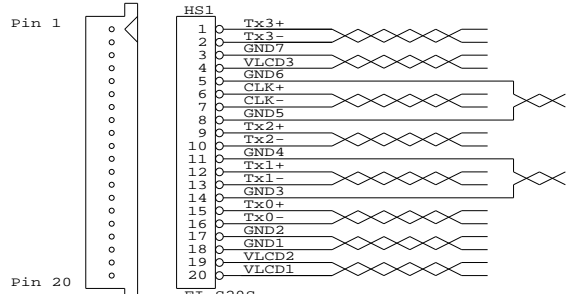

TOLERANCE :  
+1.0mm  
-1.0mm

FI-S20S  
(OR FI-SE20M)  
JAE  
**PANEL SIDE**

**CABLE: UL1007 AWG24 RED**

JAE  
FI-S20S

**LENGTH = 210mm +/- 10mm**

CABLE: SHIELDED ROUND  
UL 20276, 10 PAIRS, 30AWG, L=210mm  
JACKET: PVC COLOR BLACK

HEAT SHRINKABLE TUBE

HS2  
HIROSE  
DF11-20DS-2C  
  
HS3  
JST  
PHR-2  
(OR COMPATIBLE)

USAGE:  
CABLE FOR NEC NL10276BC16-01 PANEL  
(WITH DM1000)

P/N 426476501-3  
LVDS PANEL CABLE: NEC NL10276BC16-01, 210mm (DM1000)

**RoHS**  
COMPLIANCE

DIGITAL VIEW LTD. COPYRIGHT 2009, ALL RIGHTS RESERVED CONFIDENTIAL		
DRAWN BY: VICTOR NG		
Title LVDS CABLE: NEC NL10276BC16-01, 210mm(DM1000)		
Size Document Number		
B	(...\DV\DV_CABLE\C6476501.SCH)	REV 00
Date:	June 8, 2009	Sheet 1 of 1