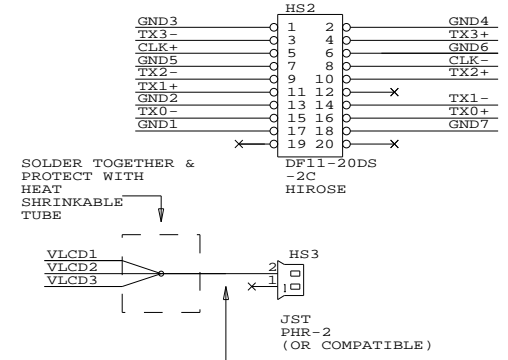

TOLERANCE :  
+1.0mm  
-1.0mm

FI-S20S  
(OR FI-SE20M)  
JAE  
**PANEL SIDE**

**CABLE: UL1007 AWG24 RED**

JAE  
FI-S20S

**LENGTH = 210mm +/- 10mm**

CABLE: SHIELDED ROUND  
UL 20276, 10 PAIRS, 30AWG, L=210mm  
JACKET: PVC COLOR BLACK

HEAT SHRINKABLE TUBE

HS2  
HIROSE  
DF11-20DS-2C  
  
HS3  
JST  
PHR-2  
(OR COMPATIBLE)

USAGE:  
CABLE FOR NEC NL10276BC16-01 PANEL  
(WITH DM1000)

P/N 426476501-3  
LVDS PANEL CABLE: NEC NL10276BC16-01, 210mm (DM1000)

**RoHS**  
COMPLIANCE

DIGITAL VIEW LTD. COPYRIGHT 2009, ALL RIGHTS RESERVED CONFIDENTIAL		
DRAWN BY: VICTOR NG		
Title LVDS CABLE: NEC NL10276BC16-01, 210mm(DM1000)		
Size Document Number		
B	(...\DV\DV_CABLE\C6476501.SCH)	REV 00
Date:	June 8, 2009	Sheet 1 of 1