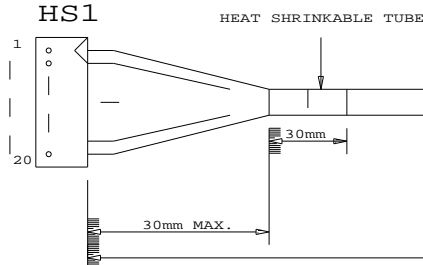

TOLERANCE :  
+1.0mm  
-1.0mm

FI-S20S  
(OR FI-SE20M)  
JAE  
**PANEL SIDE**

**CABLE: UL1007 AWG24 RED**

JAE  
FI-S20S

**LENGTH = 210mm +/- 10mm**

CABLE: SHIELDED ROUND  
UL 20276, 10 PAIRS, 30AWG, L=210mm  
JACKET: PVC COLOR BLACK

HEAT SHRINKABLE TUBE

HS2  
HIROSE  
DF11-20DS-2C  
  
HS3  
JST  
PHR-2  
(OR COMPATIBLE)

USAGE:  
CABLE FOR NEC NL10276BC16-01 PANEL  
(WITH DM1000)

P/N 426476501-3  
LVDS PANEL CABLE: NEC NL10276BC16-01, 210mm (DM1000)

**RoHS**  
COMPLIANCE

DIGITAL VIEW LTD. COPYRIGHT 2009, ALL RIGHTS RESERVED CONFIDENTIAL		
DRAWN BY: VICTOR NG		
Title LVDS CABLE: NEC NL10276BC16-01, 210mm(DM1000)		
Size Document Number		
B	(...\DV\DV_CABLE\C6476501.SCH)	REV 00
Date:	June 8, 2009	Sheet 1 of 1