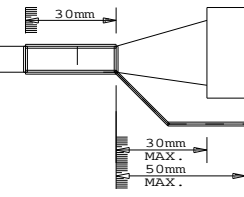

TOLERANCE :  
+1.0mm  
-1.0mm

FI-S20S  
(OR FI-SE20M)  
JAE  
**PANEL SIDE**

**CABLE: UL1007 AWG24 RED**

JAE  
FI-S20S

**LENGTH = 210mm +/- 10mm**

CABLE: SHIELDED ROUND  
UL 20276, 10 PAIRS, 30AWG, L=210mm  
JACKET: PVC COLOR BLACK

HEAT SHRINKABLE TUBE

HS2  
HIROSE  
DF11-20DS-2C  
  
HS3  
JST  
PHR-2  
(OR COMPATIBLE)

USAGE:  
CABLE FOR NEC NL10276BC16-01 PANEL  
(WITH DM1000)

P/N 426476501-3  
LVDS PANEL CABLE: NEC NL10276BC16-01, 210mm (DM1000)

**RoHS**  
COMPLIANCE

DIGITAL VIEW LTD. COPYRIGHT 2009, ALL RIGHTS RESERVED CONFIDENTIAL		
DRAWN BY: VICTOR NG		
Title LVDS CABLE: NEC NL10276BC16-01, 210mm(DM1000)		
Size Document Number		
B	(...\DV\DV_CABLE\C6476501.SCH)	REV 00
Date:	June 8, 2009	Sheet 1 of 1