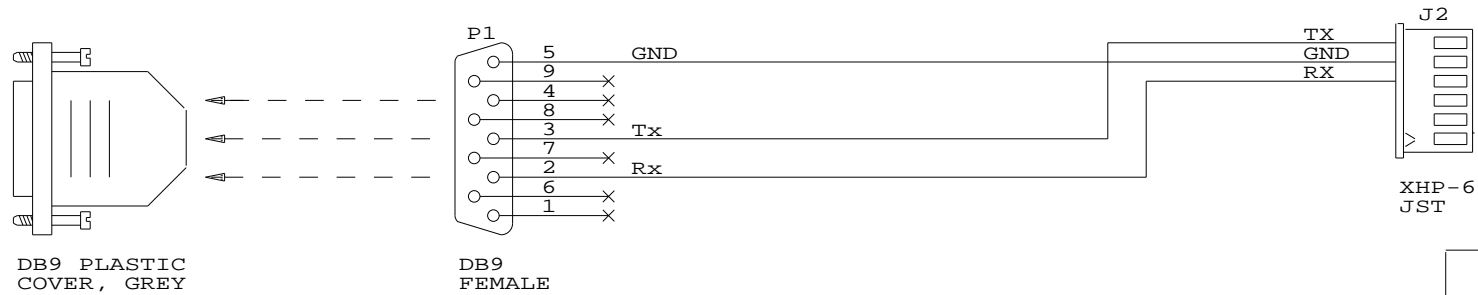

WIRES: 4 WAY MULTI-CORE CABLE  
 COLOR GREY

RoHS  
 COMPLIANCE

IPC/WHWA-A-620A  
 (CLASS 2)

DIGITAL VIEW LTD.

COPYRIGHT 2009, ALL RIGHTS RESERVED  
 CONFIDENTIAL

DRAWN BY: VICTOR NG

P/N 426090210-3

CABLE: DB9F/XHP-6, RS232, 300mm

Title		
CABLE: DB9F/XHP-6, RS232, 300mm		
Size	Document Number	REV
A	(... \DV \DV_CABLE \C6090210.SCH)	01
Date:	August 24, 2009	Sheet 1 of 1