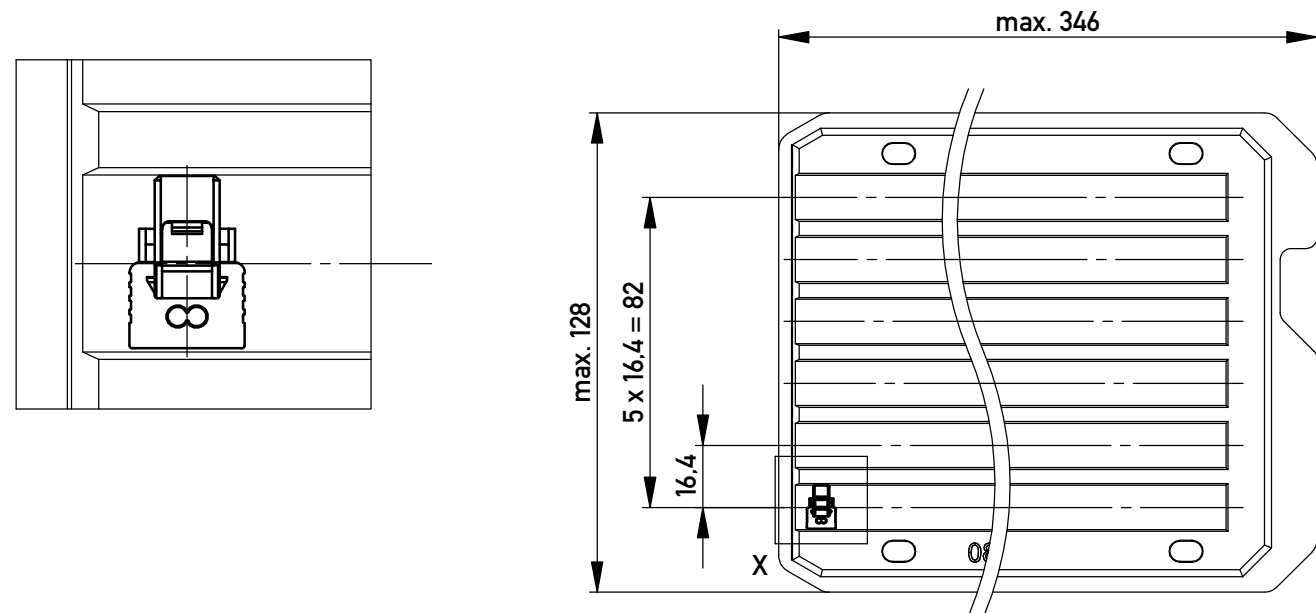

Kabelführung: schwarz
cable guide: black

Einzelheit X - detail X
M 2:1

Verpackt in Tray - tray packaging
Verpackungseinheit 240 Stück - packaging unit 240 pcs

* Federkontakt AWG 22 - Female Contact AWG 22
Kabelführung $\phi 1.27$ - cable guide $\phi 1.27$

ohne Hilfsmittel lösbar, für Einzeladern
without tool unlockable, for single conductors

Information:	Tolerances	 All Dimensions in mm	Scale	5:1
			Designation	1,27 SRC P SKV, 2-polig d=1,27 1,27 SRC P IDC, 2-pin d=1,27
All rights reserved. Only for Information. To ensure that this is the latest version of this drawing, please contact one of the ERNI companies before using.			Subject to modification without prior notice. Drawing will not be updated.	
 www.ERNI.com			374210	
Index	01.02.2012	Date	Class SRCP	
			I A3	