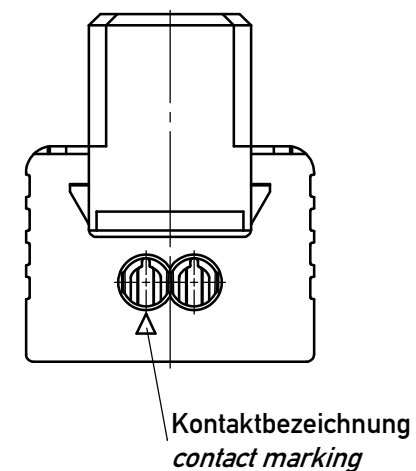

Kabelführung: schwarz
cable guide: black

Einzelheit X - detail X
M 2:1

Verpackt in Tray - tray packaging
Verpackungseinheit 240 Stück - packaging unit 240 pcs

* Federkontakt AWG 22 - Female Contact AWG 22
Kabelführung $\phi 1.27$ - cable guide $\phi 1.27$

ohne Hilfsmittel lösbar, für Einzeladern
without tool unlockable, for single conductors

Information:	Tolerances	 All Dimensions in mm	Scale	5:1
			Designation	1,27 SRC P SKV, 2-polig d=1,27 1,27 SRC P IDC, 2-pin d=1,27
All rights reserved. Only for Information. To ensure that this is the latest version of this drawing, please contact one of the ERNI companies before using.			Subject to modification without prior notice. Drawing will not be updated.	
 www.ERNI.com			374210	
Index	01.02.2012	Date	Class SRCP	
			I A3	