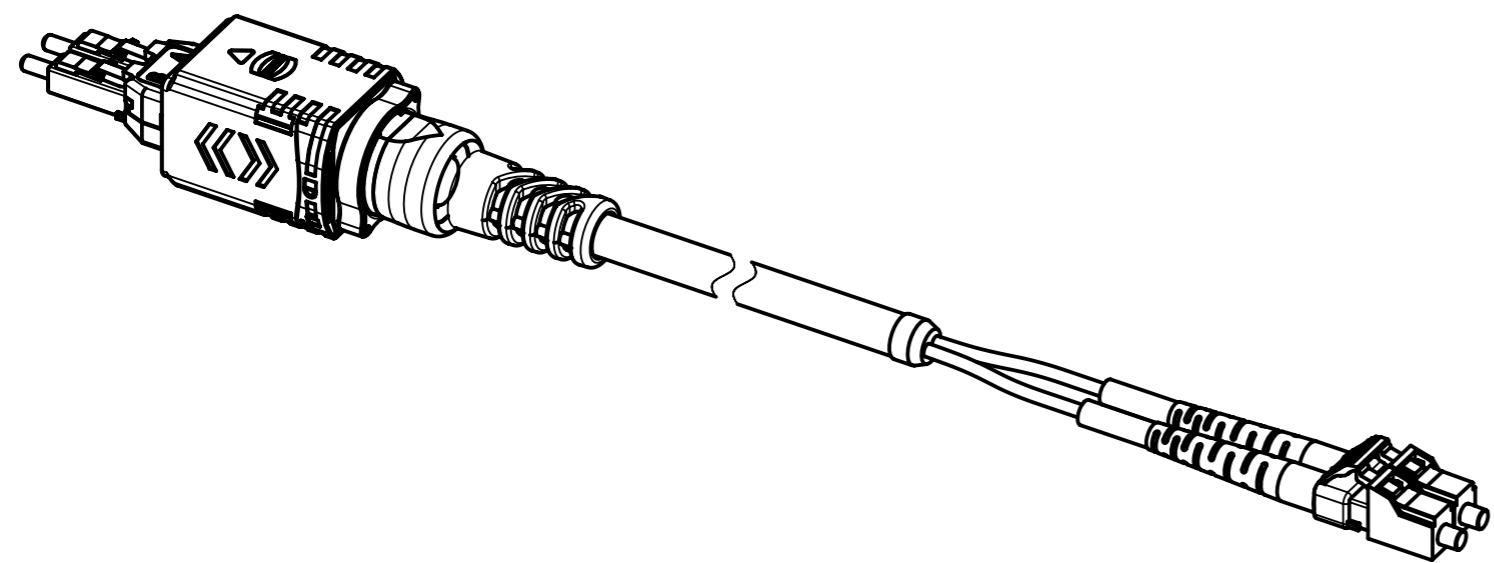

Connector Location A

Connector Location B

X male (without protection cap) Y male (without dust cap)

- Temperature range: -40°C ... +85°C

All Dimensions in mm		Tech. Character.		Free size tol.		According to production drawing	
All rights reserved Department HCS - RO HARTING Customised Solutions D-32339 Espelkamp	Created by COSTEA Costea	Inspected by 402676 Gross	Standardisation MUNTEANV Muntean	Date 2021-02-23	State Final Release		
	Title FO CA PP2-LCdx, 9µ, G657A1, PUR			Doc-Key / ECM-Nr. 100677838/UGD/009/E 500000189720		Rev. E	Page 1/2
		Type TB	Number 3361431XXX0001				

1	2	3	4	5	6	7	8
A							
B							
C	27	3361431100001	FO Cable, 2-channel, SM, 9/125µm, PUR, black		100		
	26	3361431090001			90		
	25	3361431080001			80		
	24	3361431070001			70		
	23	3361431060001			60		
	22	3361431050001			50		
	21	3361431045001			45		
	20	3361431040001			40		
	19	3361431035001			35		
	18	3361431030001			30		
	17	3361431025001			25		
	16	3361431020001			20		
D	15	3361431015001			15		
	14	3361431014001			14		
	13	3361431013001			13		
	12	3361431012001			12		
	11	3361431011001			11		
	10	3361431010001			10		
	9	3361431009001			9		
E	8	3361431008001			8		
	7	3361431007001			7		
	6	3361431006001			6		
	5	3361431005001			5		
	4	3361431004001			4		
	3	3361431003001			3		
	2	3361431002001			2		
F	1	3361431001001			1		
	Cont. no.	Part no.	Type of cable	Dim. a[m]			
	1	2	3	4	5	6	7