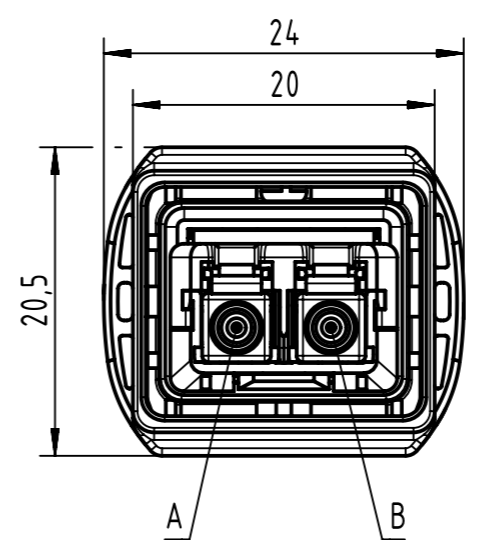

Connector Location A

Connector Location B

X male (without protection cap) Y male (without dust cap)

- Temperature range: -40°C ... +85°C

All Dimensions in mm		Tech. Character.		Free size tol.		According to production drawing	
All rights reserved Department HCS - RO HARTING Customised Solutions D-32339 Espelkamp	Created by COSTEA Costea	Inspected by 402676 Gross	Standardisation MUNTEANV Muntean	Date 2021-02-23	State Final Release		
	Title FO CA PP2-LCdx, 9µ, G657A1, PUR			Doc-Key / ECM-Nr. 100677838/UGD/009/E 500000189720		Rev. E	Page 1/2
		Type TB	Number 3361431XXX0001				

1	2	3	4	5	6	7	8
A							
B							
C	27	3361431100001	FO Cable, 2-channel, SM, 9/125µm, PUR, black		100		
	26	3361431090001			90		
	25	3361431080001			80		
	24	3361431070001			70		
	23	3361431060001			60		
	22	3361431050001			50		
	21	3361431045001			45		
	20	3361431040001			40		
	19	3361431035001			35		
	18	3361431030001			30		
	17	3361431025001			25		
	16	3361431020001			20		
D	15	3361431015001			15		
	14	3361431014001			14		
	13	3361431013001			13		
	12	3361431012001			12		
	11	3361431011001			11		
	10	3361431010001			10		
	9	3361431009001			9		
E	8	3361431008001			8		
	7	3361431007001			7		
	6	3361431006001			6		
	5	3361431005001			5		
	4	3361431004001			4		
	3	3361431003001			3		
	2	3361431002001			2		
F	1	3361431001001			1		
	Cont. no.	Part no.	Type of cable	Dim. a[m]			
	1	2	3	4	5	6	7

FO Cable, 2-channel,
SM, 9/125µm, PUR, black

	All rights reserved Department HCS - RO	Created by COSTEA Costea	Inspected by 402676 Gross	Standardisation MUNTEANV Muntean	Date 2021-02-23	State Final Release	Doc-Key / ECM-Nr. 100677838/UGD/009/E 500000189720
HARTING Customised Solutions D-32339 Espelkamp	Title FO CA PP2-LCdx, 9µ, G657A1, PUR	Type TB	Number 3361431XXX0001	Rev. E	Page 2/2		