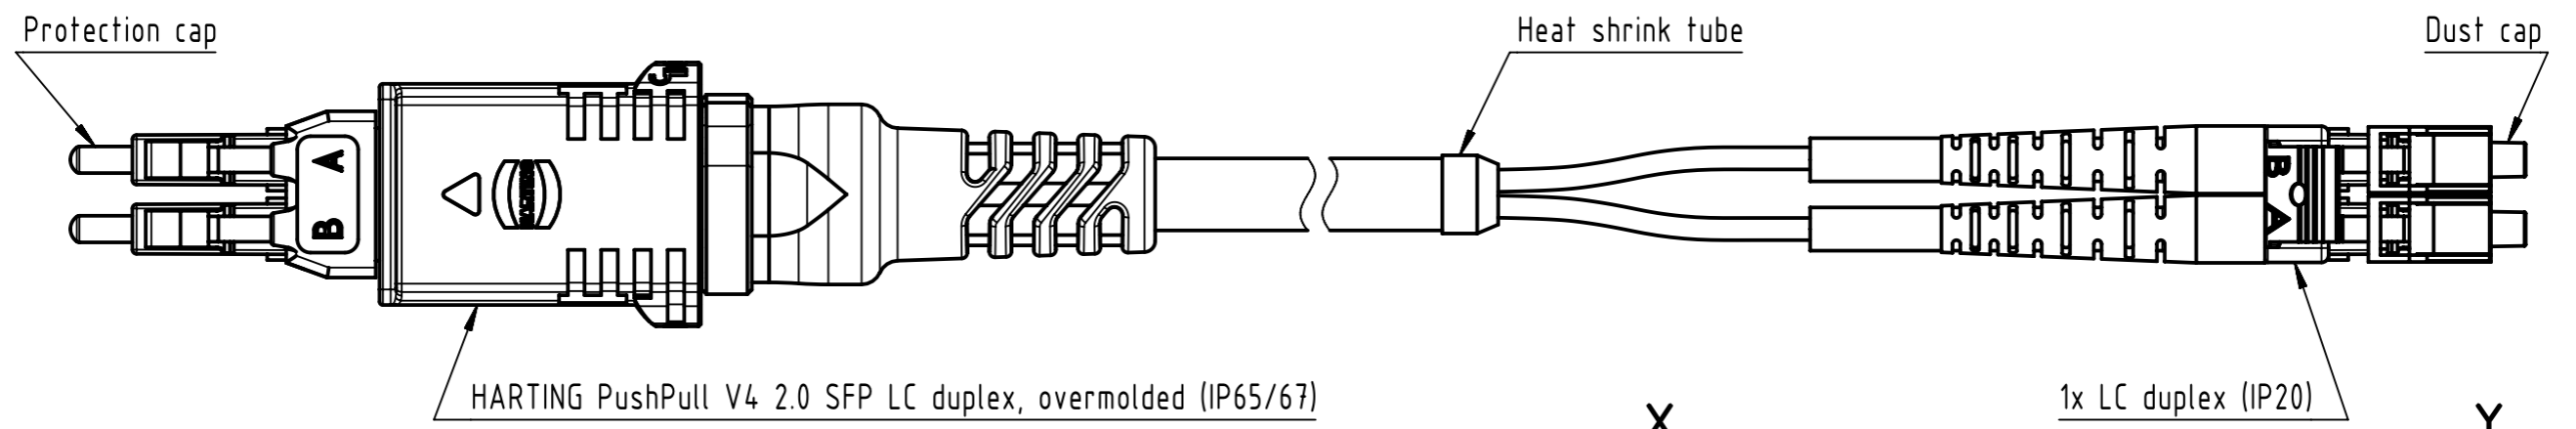

Connector Location A

Connector Location B

X male (without protection cap) Y male (without dust cap)

- Temperature range: -40°C ... +85°C

All Dimensions in mm		Tech. Character.		Free size tol.		According to production drawing	
All rights reserved Department HCS - RO HARTING Customised Solutions D-32339 Espelkamp	Created by COSTEA Costea	Inspected by 402676 Gross	Standardisation MUNTEANV Muntean	Date 2021-02-23	State Final Release		
	Title FO CA PP2-LCdx, 9µ, G657A1, PUR			Doc-Key / ECM-Nr. 100677838/UGD/009/E 500000189720		Rev. E	Page 1/2
		Type TB	Number 3361431XXX0001				

1	2	3	4	5	6	7	8
A							
B							
C	27	3361431100001	FO Cable, 2-channel, SM, 9/125µm, PUR, black		100		
	26	3361431090001			90		
	25	3361431080001			80		
	24	3361431070001			70		
	23	3361431060001			60		
	22	3361431050001			50		
	21	3361431045001			45		
	20	3361431040001			40		
	19	3361431035001			35		
	18	3361431030001			30		
	17	3361431025001			25		
	16	3361431020001			20		
D	15	3361431015001			15		
	14	3361431014001			14		
	13	3361431013001			13		
	12	3361431012001			12		
	11	3361431011001			11		
	10	3361431010001			10		
	9	3361431009001			9		
E	8	3361431008001			8		
	7	3361431007001			7		
	6	3361431006001			6		
	5	3361431005001			5		
	4	3361431004001			4		
	3	3361431003001			3		
	2	3361431002001			2		
F	1	3361431001001			1		
	Cont. no.	Part no.	Type of cable	Dim. a[m]			
	1	2	3	4	5	6	7

FO Cable, 2-channel,
SM, 9/125µm, PUR, black

	All rights reserved Department HCS - RO	Created by COSTEA Costea	Inspected by 402676 Gross	Standardisation MUNTEANV Muntean	Date 2021-02-23	State Final Release	Doc-Key / ECM-Nr. 100677838/UGD/009/E 500000189720
HARTING Customised Solutions D-32339 Espelkamp	Title FO CA PP2-LCdx, 9µ, G657A1, PUR	Type TB	Number 3361431XXX0001	Rev. E	Page 2/2		