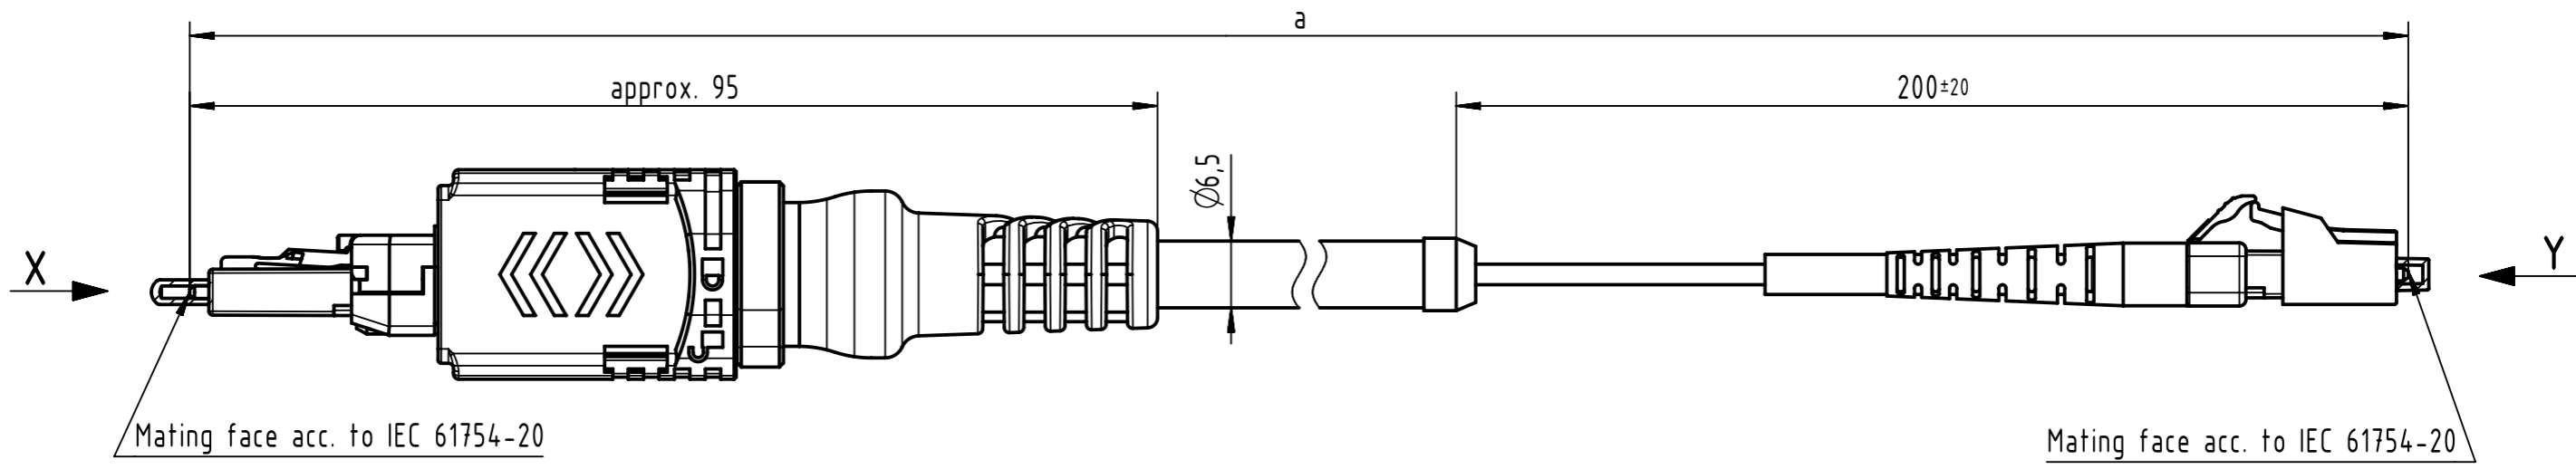

Connector Location A

Connector Location B

X male (without protection cap) Y male (without dust cap)

- Temperature range: -40°C ... +85°C

All Dimensions in mm		Tech. Character.		Free size tol.		According to production drawing	
All rights reserved Department HCS - RO HARTING Customised Solutions D-32339 Espelkamp	Created by COSTEA Costea	Inspected by 402676 Gross	Standardisation MUNTEANV Muntean	Date 2021-02-23	State Final Release		
	Title FO CA PP2-LCdx, 9µ, G657A1, PUR			Doc-Key / ECM-Nr. 100677838/UGD/009/E 500000189720		Rev. E	Page 1/2
		Type TB	Number 3361431XXX0001				

1	2	3	4	5	6	7	8
A							
B							
C	27	3361431100001	FO Cable, 2-channel, SM, 9/125µm, PUR, black		100		
	26	3361431090001			90		
	25	3361431080001			80		
	24	3361431070001			70		
	23	3361431060001			60		
	22	3361431050001			50		
	21	3361431045001			45		
	20	3361431040001			40		
	19	3361431035001			35		
	18	3361431030001			30		
	17	3361431025001			25		
	16	3361431020001			20		
D	15	3361431015001			15		
	14	3361431014001			14		
	13	3361431013001			13		
	12	3361431012001			12		
	11	3361431011001			11		
	10	3361431010001			10		
	9	3361431009001			9		
E	8	3361431008001			8		
	7	3361431007001			7		
	6	3361431006001			6		
	5	3361431005001			5		
	4	3361431004001			4		
	3	3361431003001			3		
	2	3361431002001			2		
F	1	3361431001001			1		
	Cont. no.	Part no.	Type of cable	Dim. a[m]			
	1	2	3	4	5	6	7

FO Cable, 2-channel,
SM, 9/125µm, PUR, black

	All rights reserved Department HCS - RO	Created by COSTEA Costea	Inspected by 402676 Gross	Standardisation MUNTEANV Muntean	Date 2021-02-23	State Final Release	Doc-Key / ECM-Nr. 100677838/UGD/009/E 500000189720
HARTING Customised Solutions D-32339 Espelkamp	Title FO CA PP2-LCdx, 9µ, G657A1, PUR	Type TB	Number 3361431XXX0001	Rev. E	Page 2/2		