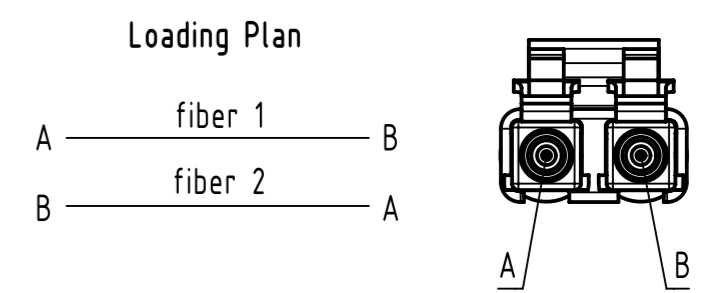

Connector Location A

Connector Location B

X male (without protection cap) Y male (without dust cap)

- Temperature range: -40°C ... +85°C

All Dimensions in mm		Tech. Character.		Free size tol.		According to production drawing	
All rights reserved Department HCS - RO HARTING Customised Solutions D-32339 Espelkamp	Created by COSTEA Costea	Inspected by 402676 Gross	Standardisation MUNTEANV Muntean	Date 2021-02-23	State Final Release		
	Title FO CA PP2-LCdx, 9µ, G657A1, PUR			Doc-Key / ECM-Nr. 100677838/UGD/009/E 500000189720		Rev. E	Page 1/2
		Type TB	Number 3361431XXX0001				

1	2	3	4	5	6	7	8
A							
B							
C	27	3361431100001	FO Cable, 2-channel, SM, 9/125µm, PUR, black		100		
	26	3361431090001			90		
	25	3361431080001			80		
	24	3361431070001			70		
	23	3361431060001			60		
	22	3361431050001			50		
	21	3361431045001			45		
	20	3361431040001			40		
	19	3361431035001			35		
	18	3361431030001			30		
	17	3361431025001			25		
	16	3361431020001			20		
D	15	3361431015001			15		
	14	3361431014001			14		
	13	3361431013001			13		
	12	3361431012001			12		
	11	3361431011001			11		
	10	3361431010001			10		
	9	3361431009001			9		
E	8	3361431008001			8		
	7	3361431007001			7		
	6	3361431006001			6		
	5	3361431005001			5		
	4	3361431004001			4		
	3	3361431003001			3		
	2	3361431002001			2		
F	1	3361431001001			1		
	Cont. no.	Part no.	Type of cable	Dim. a[m]			
	1	2	3	4	5	6	7