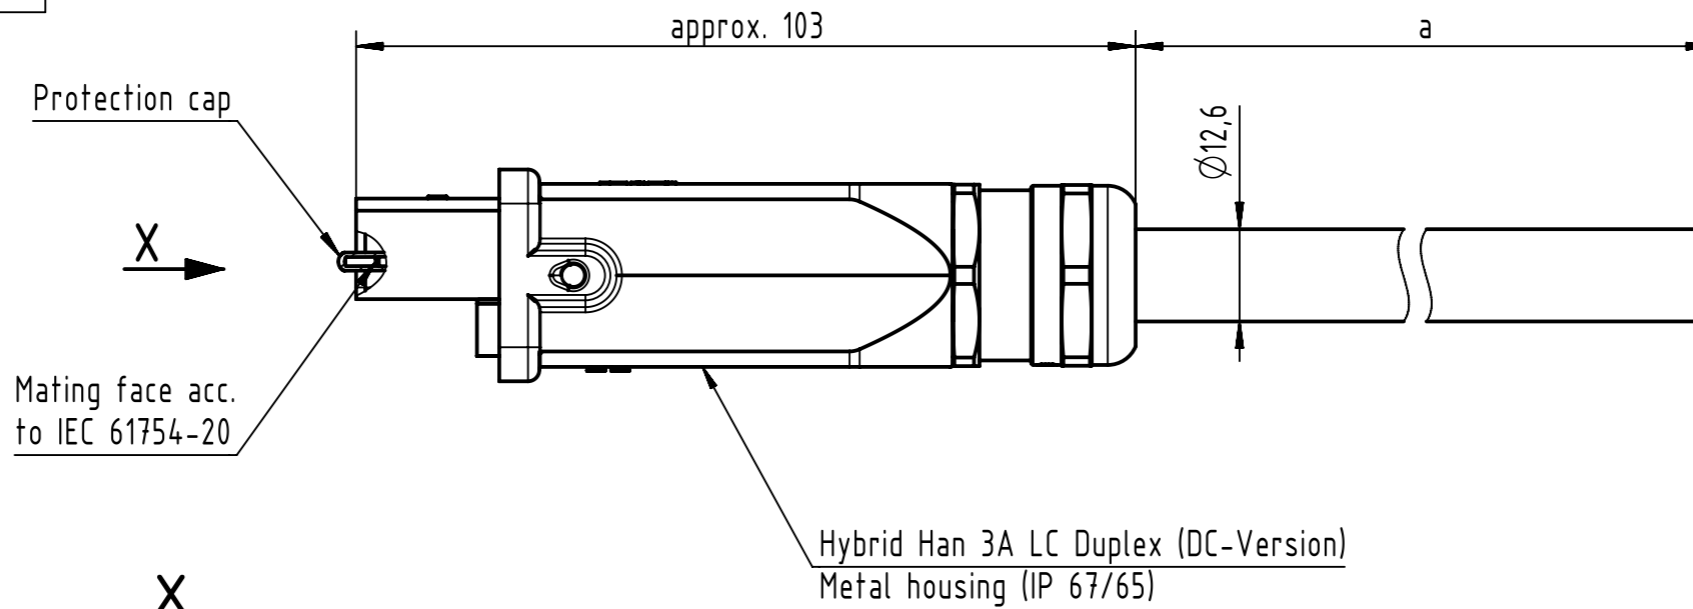

Connector Location A

Connector Location B

X
male
(without protection cap)

Loading-Plan
(Power DC version)
(Shield not connected)

- A — Orange
- B — Blue
- 1 — Black
- 2 — Blue
- PE — Green-Yellow

- Temperature range: -40°C ... +70°C

9	33571113005002	Hybrid cable, 2xFO MM 50/125 +3x2.5mm ² , PVC, black	300
8	33571111005002		100
7	33571110605002		60
6	33571110505002		50
5	33571110405002		40
4	33571110205002		20
3	33571110105002		10
2	33571110055002		5
1	33571110015002		1
Cont no.	Part-No.	Type of cable	Dim. a[m]

	All rights reserved		Created by COSTEA		Inspected by MUNTEANV		Standardisation AVRAM		Date 2017-11-03		State Final Release	
	Department HCS - RO		Title Han 3A FO Hybrid Cable Assembly				Doc-Key / ECM-Nr. 100183341/UGD/035/C 500000127418		Rev. C		Page 1/1	
HARTING Customised Solutions D-32427 Minden			Type TB	Number 3357111XXX5002								