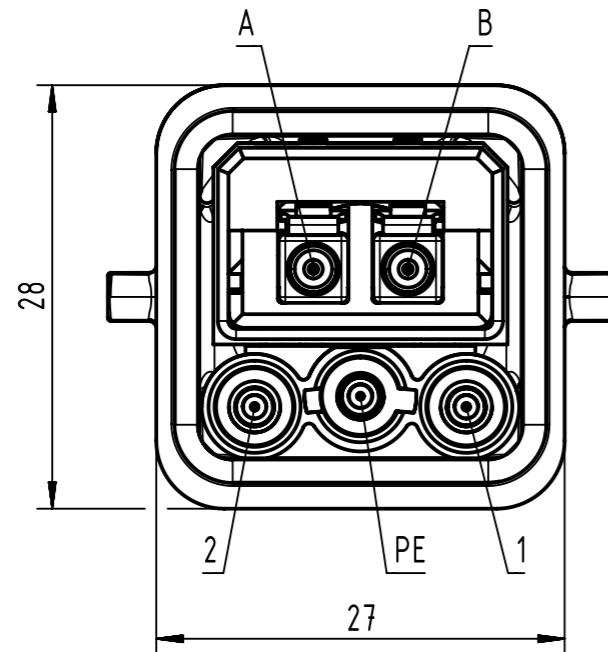

Connector Location A

Connector Location B

X
male
(without protection cap)

Loading-Plan
(Power DC version)
(Shield not connected)

- A — Orange
- B — Blue
- 1 — Black
- 2 — Blue
- PE — Green-Yellow

- Temperature range: -40°C ... +70°C

9	33571113005002	Hybrid cable, 2xFO MM 50/125 +3x2.5mm ² , PVC, black	300
8	33571111005002		100
7	33571110605002		60
6	33571110505002		50
5	33571110405002		40
4	33571110205002		20
3	33571110105002		10
2	33571110055002		5
1	33571110015002		1
Cont no.	Part-No.	Type of cable	Dim. a[m]

	All rights reserved		Created by COSTEA		Inspected by MUNTEANV		Standardisation AVRAM		Date 2017-11-03		State Final Release	
	Department HCS - RO		Title Han 3A FO Hybrid Cable Assembly				Doc-Key / ECM-Nr. 100183341/UGD/035/C 500000127418		Rev. C		Page 1/1	
HARTING Customised Solutions D-32427 Minden			Type TB	Number 3357111XXX5002								