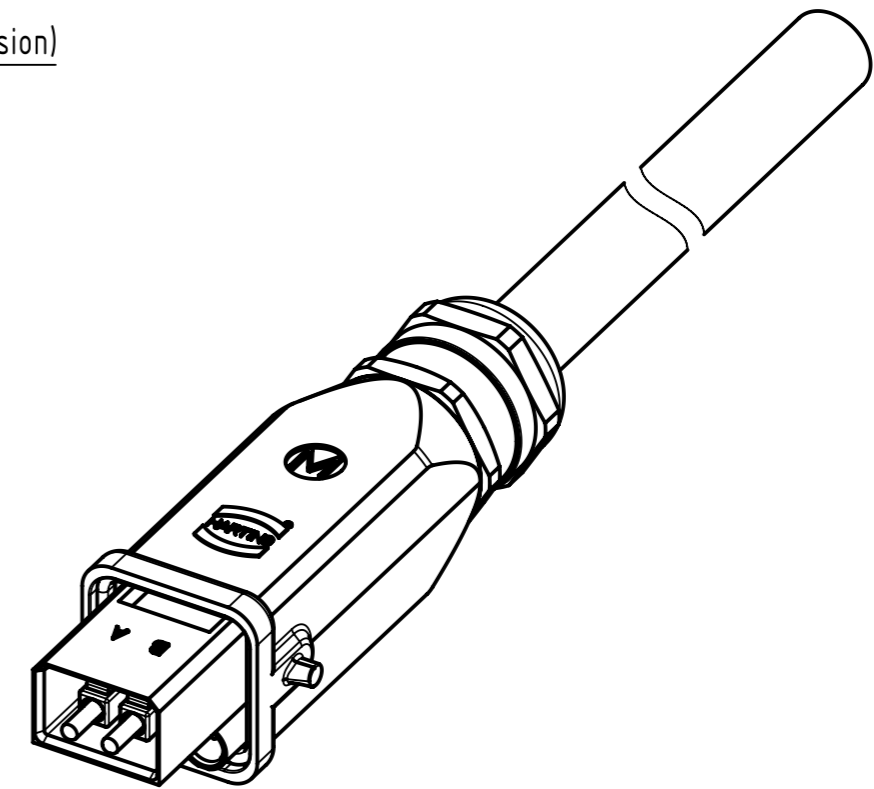

Connector Location A

Connector Location B

X
male
(without protection cap)

Loading-Plan
(Power DC version)
(Shield not connected)

- A — Orange
- B — Blue
- 1 — Black
- 2 — Blue
- PE — Green-Yellow

- Temperature range: -40°C ... +70°C

9	33571113005002	Hybrid cable, 2xFO MM 50/125 +3x2.5mm ² , PVC, black	300
8	33571111005002		100
7	33571110605002		60
6	33571110505002		50
5	33571110405002		40
4	33571110205002		20
3	33571110105002		10
2	33571110055002		5
1	33571110015002		1
Cont no.	Part-No.	Type of cable	Dim. a[m]