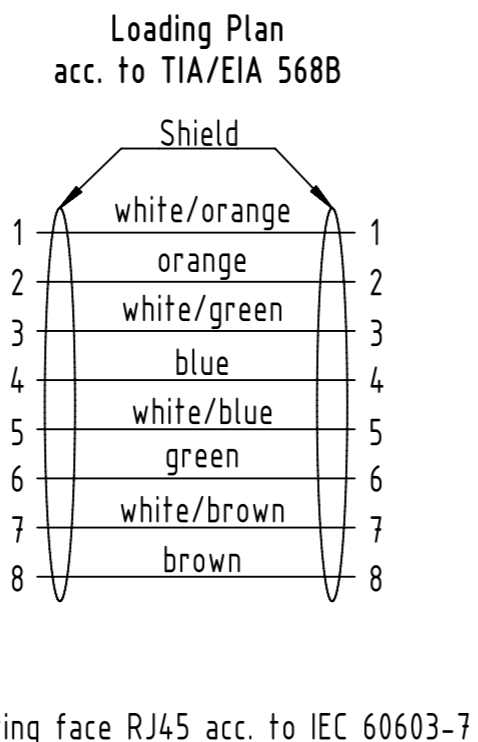

Connector Location A

Connector Location B

X female

Loading Plan acc. to TIA/EIA 568B

Y male

- Protection level: IP65/67  
 - Temperature range: -35°C ... +70°C

All Dimensions in mm		Tech. Character.		Free size tol.		According to production drawing	
	All rights reserved		Created by BANIUD Banciu	Inspected by COSTEA Costea	Standardisation MUNTEANV Muntean	Date 2019-08-07	State Final Release
	Department HCS - RO		Title HARTING PushPull RJ45 Cable Assembly				Doc-Key / ECM-Nr. 100523352/UGD/001/D 500000155919
HARTING Customised Solutions D-32339 Espelkamp			Type TB	Number 3345232XXX0003		Rev. D	Page 1/2

1	2	3	4	5	6	7	8	
RJ45 Ethernet Stranded Cable, 4x2xAWG 26/7, PUR, Cat. 6A, yellow								
19	3345232100003			10				
18	3345232080003			8				
17	33452320750003			7.5				
16	33452320500003			5				
15	33452320400003			4				
14	33452320350003			3.5				
13	33452320300003			3				
12	33452320250003			2.5				
11	33452320200003			2				
10	33452320150003			1.5				
9	33452320100003			1				
8	33452320090003			0.9				
7	33452320080003			0.8				
6	33452320070003			0.7				
5	33452320060003			0.6				
4	33452320050003			0.5				
3	33452320040003			0.4				
2	33452320030003			0.3				
1	33452320020003			0.2				
<b>Cont. no.</b>	<b>Part no.</b>	<b>Type of cable</b>		<b>Dim. a [m]</b>				