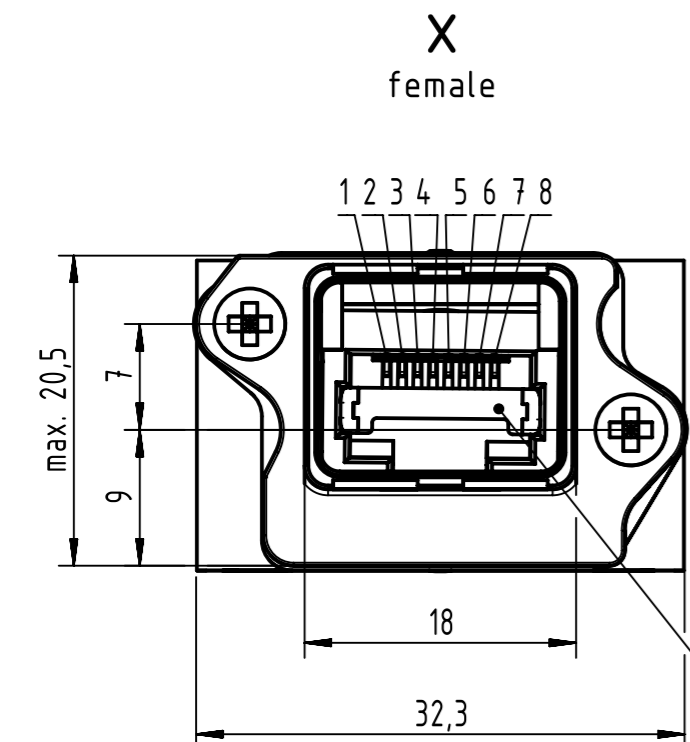

Connector Location A

Connector Location B

X female

Loading Plan acc. to TIA/EIA 568B

Y male

- Protection level: IP65/67  
 - Temperature range: -35°C ... +70°C

All Dimensions in mm		Tech. Character.		Free size tol.		According to production drawing	
	All rights reserved		Created by BANIUD Banciu	Inspected by COSTEA Costea	Standardisation MUNTEANV Muntean	Date 2019-08-07	State Final Release
	Department HCS - RO		Title HARTING PushPull RJ45 Cable Assembly				Doc-Key / ECM-Nr. 100523352/UGD/001/D 500000155919
HARTING Customised Solutions D-32339 Espelkamp			Type TB	Number 3345232XXX0003		Rev. D	Page 1/2

1	2	3	4	5	6	7	8	
RJ45 Ethernet Stranded Cable, 4x2xAWG 26/7, PUR, Cat. 6A, yellow								
19	3345232100003			10				
18	3345232080003			8				
17	33452320750003			7.5				
16	33452320500003			5				
15	33452320400003			4				
14	33452320350003			3.5				
13	33452320300003			3				
12	33452320250003			2.5				
11	33452320200003			2				
10	33452320150003			1.5				
9	33452320100003			1				
8	33452320090003			0.9				
7	33452320080003			0.8				
6	33452320070003			0.7				
5	33452320060003			0.6				
4	33452320050003			0.5				
3	33452320040003			0.4				
2	33452320030003			0.3				
1	33452320020003			0.2				
<b>Cont. no.</b>	<b>Part no.</b>	<b>Type of cable</b>		<b>Dim. a [m]</b>				

	All rights reserved		Created by BANCIUD Banciu		Inspected by COSTEA Costea		Standardisation MUNTEANV Muntean		Date 2019-08-07		State Final Release	
	Department HCS - RO		Title HARTING PushPull RJ45 Cable Assembly				Doc-Key / ECM-Nr. 100523352/UGD/001/D 500000155919		Rev. D		Page 2/2	
HARTING Customised Solutions D-32339 Espelkamp			Type TB		Number 3345232XXX0003							