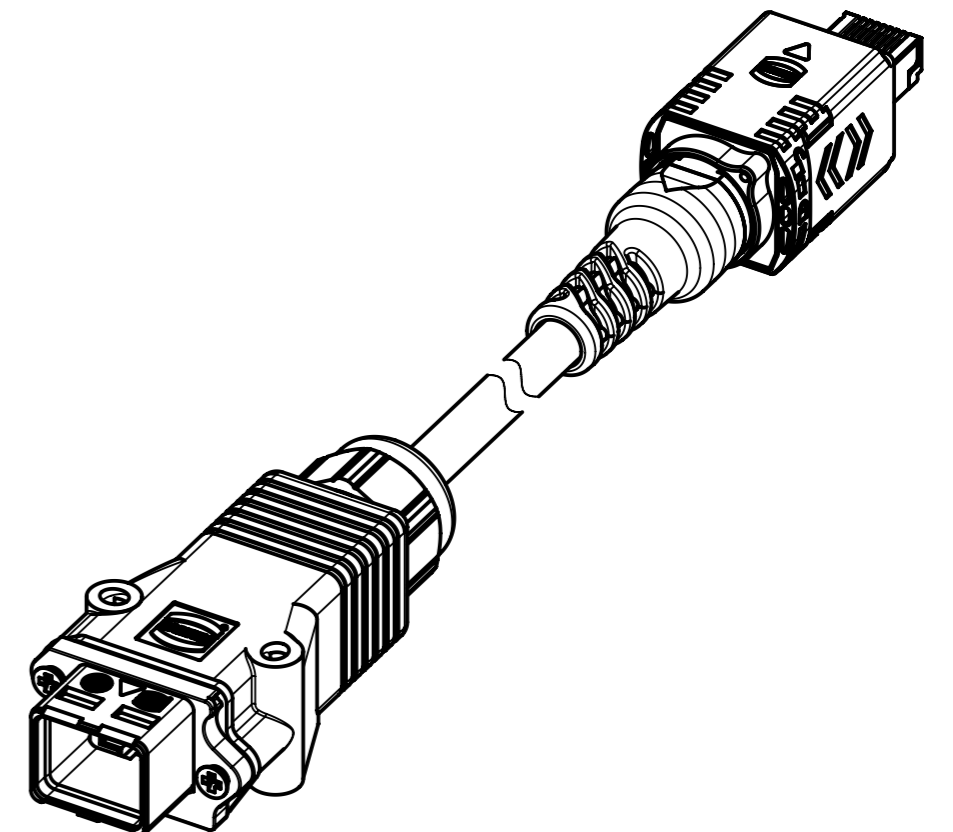

Connector Location A

Connector Location B

X female

Loading Plan acc. to TIA/EIA 568B

Y male

- Protection level: IP65/67  
 - Temperature range: -35°C ... +70°C

All Dimensions in mm		Tech. Character.		Free size tol.		According to production drawing	
	All rights reserved		Created by BANIUD Banciu	Inspected by COSTEA Costea	Standardisation MUNTEANV Muntean	Date 2019-08-07	State Final Release
	Department HCS - RO		Title HARTING PushPull RJ45 Cable Assembly				Doc-Key / ECM-Nr. 100523352/UGD/001/D 500000155919
HARTING Customised Solutions D-32339 Espelkamp			Type TB	Number 3345232XXX0003		Rev. D	Page 1/2

1	2	3	4	5	6	7	8	
RJ45 Ethernet Stranded Cable, 4x2xAWG 26/7, PUR, Cat. 6A, yellow								
19	3345232100003			10				
18	3345232080003			8				
17	33452320750003			7.5				
16	33452320500003			5				
15	33452320400003			4				
14	33452320350003			3.5				
13	33452320300003			3				
12	33452320250003			2.5				
11	33452320200003			2				
10	33452320150003			1.5				
9	33452320100003			1				
8	33452320090003			0.9				
7	33452320080003			0.8				
6	33452320070003			0.7				
5	33452320060003			0.6				
4	33452320050003			0.5				
3	33452320040003			0.4				
2	33452320030003			0.3				
1	33452320020003			0.2				
<b>Cont. no.</b>	<b>Part no.</b>	<b>Type of cable</b>		<b>Dim. a [m]</b>				

	All rights reserved		Created by BANCIUD Banciu		Inspected by COSTEA Costea		Standardisation MUNTEANV Muntean		Date 2019-08-07		State Final Release	
	Department HCS - RO		Title HARTING PushPull RJ45 Cable Assembly				Doc-Key / ECM-Nr. 100523352/UGD/001/D 500000155919		Rev. D		Page 2/2	
HARTING Customised Solutions D-32339 Espelkamp			Type TB		Number 3345232XXX0003							