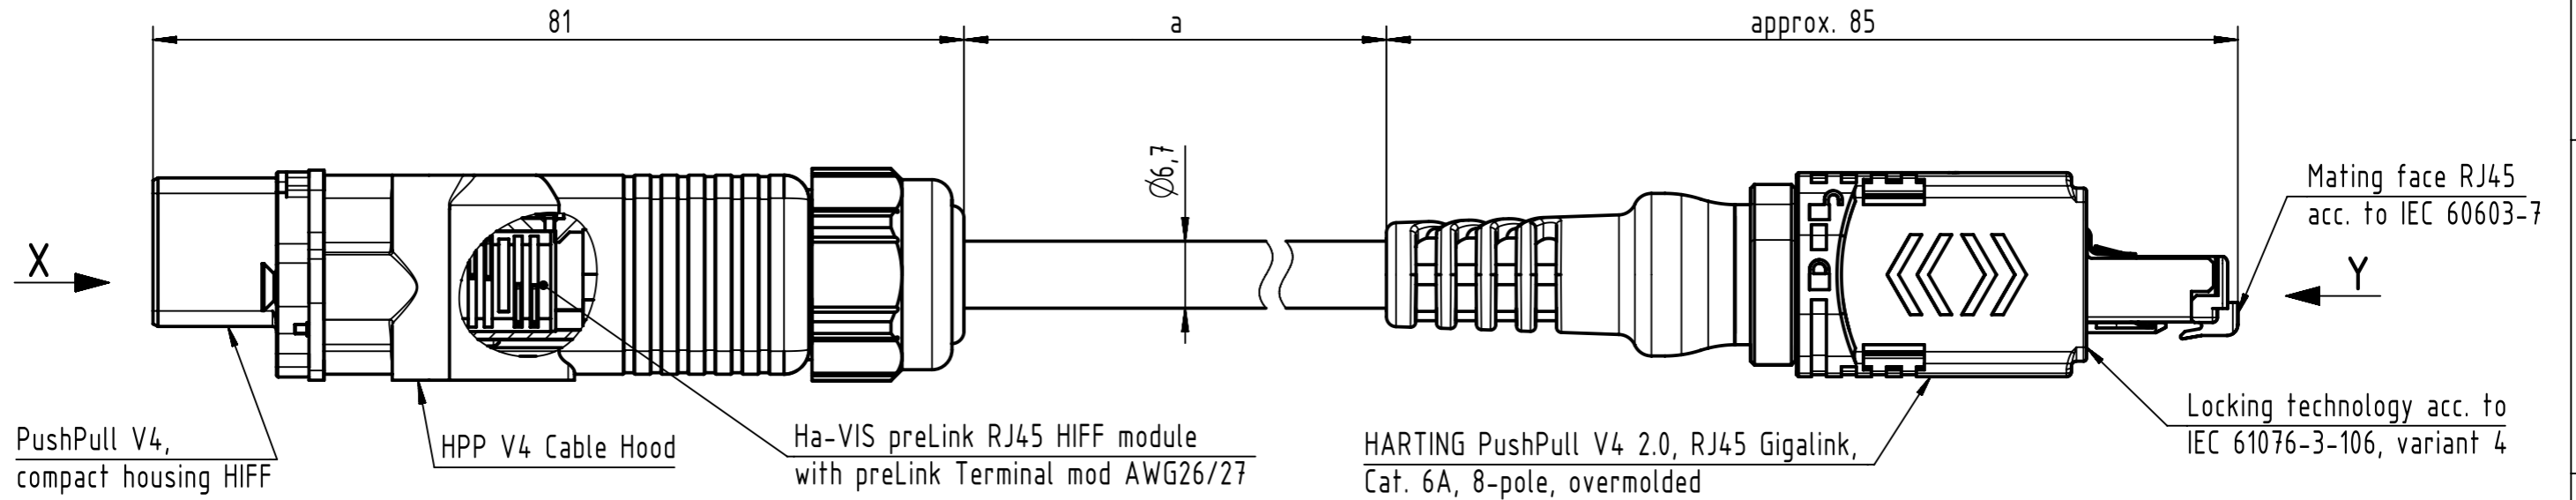

Connector Location A

Connector Location B

X female

Loading Plan acc. to TIA/EIA 568B

Y male

- Protection level: IP65/67  
 - Temperature range: -35°C ... +70°C

All Dimensions in mm		Tech. Character.		Free size tol.		According to production drawing	
	All rights reserved		Created by BANIUD Banciu	Inspected by COSTEA Costea	Standardisation MUNTEANV Muntean	Date 2019-08-07	State Final Release
	Department HCS - RO		Title HARTING PushPull RJ45 Cable Assembly				Doc-Key / ECM-Nr. 100523352/UGD/001/D 500000155919
HARTING Customised Solutions D-32339 Espelkamp			Type TB	Number 3345232XXX0003		Rev. D	Page 1/2

1	2	3	4	5	6	7	8	
RJ45 Ethernet Stranded Cable, 4x2xAWG 26/7, PUR, Cat. 6A, yellow								
19	3345232100003			10				
18	3345232080003			8				
17	33452320750003			7.5				
16	33452320500003			5				
15	33452320400003			4				
14	33452320350003			3.5				
13	33452320300003			3				
12	33452320250003			2.5				
11	33452320200003			2				
10	33452320150003			1.5				
9	33452320100003			1				
8	33452320090003			0.9				
7	33452320080003			0.8				
6	33452320070003			0.7				
5	33452320060003			0.6				
4	33452320050003			0.5				
3	33452320040003			0.4				
2	33452320030003			0.3				
1	33452320020003			0.2				
<b>Cont. no.</b>	<b>Part no.</b>	<b>Type of cable</b>		<b>Dim. a [m]</b>				

	All rights reserved		Created by BANCIUD Banciu		Inspected by COSTEA Costea		Standardisation MUNTEANV Muntean		Date 2019-08-07		State Final Release	
	Department HCS - RO		Title HARTING PushPull RJ45 Cable Assembly				Doc-Key / ECM-Nr. 100523352/UGD/001/D 500000155919		Rev. D		Page 2/2	
HARTING Customised Solutions D-32339 Espelkamp			Type TB		Number 3345232XXX0003							