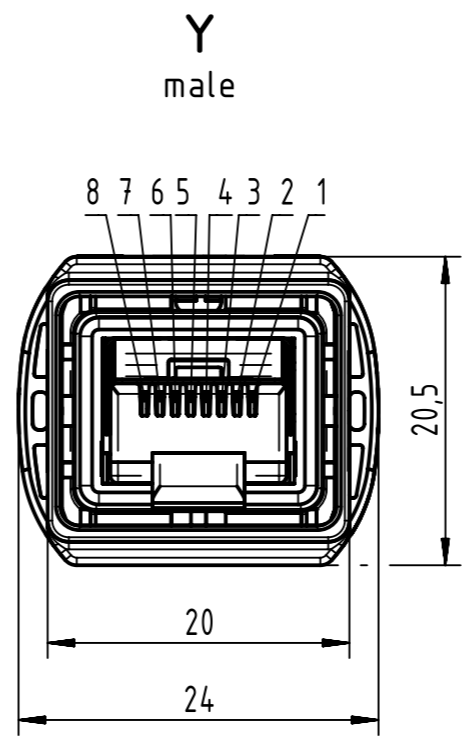

Connector Location A

Connector Location B

X female

Loading Plan acc. to TIA/EIA 568B

Y male

- Protection level: IP65/67  
 - Temperature range: -35°C ... +70°C

All Dimensions in mm		Tech. Character.		Free size tol.		According to production drawing	
	All rights reserved		Created by BANIUD Banciu	Inspected by COSTEA Costea	Standardisation MUNTEANV Muntean	Date 2019-08-07	State Final Release
	Department HCS - RO		Title HARTING PushPull RJ45 Cable Assembly				Doc-Key / ECM-Nr. 100523352/UGD/001/D 500000155919
HARTING Customised Solutions D-32339 Espelkamp			Type TB	Number 3345232XXX0003		Rev. D	Page 1/2

1	2	3	4	5	6	7	8	
RJ45 Ethernet Stranded Cable, 4x2xAWG 26/7, PUR, Cat. 6A, yellow								
19	3345232100003			10				
18	3345232080003			8				
17	33452320750003			7.5				
16	33452320500003			5				
15	33452320400003			4				
14	33452320350003			3.5				
13	33452320300003			3				
12	33452320250003			2.5				
11	33452320200003			2				
10	33452320150003			1.5				
9	33452320100003			1				
8	33452320090003			0.9				
7	33452320080003			0.8				
6	33452320070003			0.7				
5	33452320060003			0.6				
4	33452320050003			0.5				
3	33452320040003			0.4				
2	33452320030003			0.3				
1	33452320020003			0.2				
<b>Cont. no.</b>	<b>Part no.</b>	<b>Type of cable</b>		<b>Dim. a [m]</b>				

	All rights reserved		Created by BANCIUD Banciu		Inspected by COSTEA Costea		Standardisation MUNTEANV Muntean		Date 2019-08-07		State Final Release	
	Department HCS - RO		Title HARTING PushPull RJ45 Cable Assembly				Doc-Key / ECM-Nr. 100523352/UGD/001/D 500000155919		Rev. D		Page 2/2	
HARTING Customised Solutions D-32339 Espelkamp			Type TB		Number 3345232XXX0003							