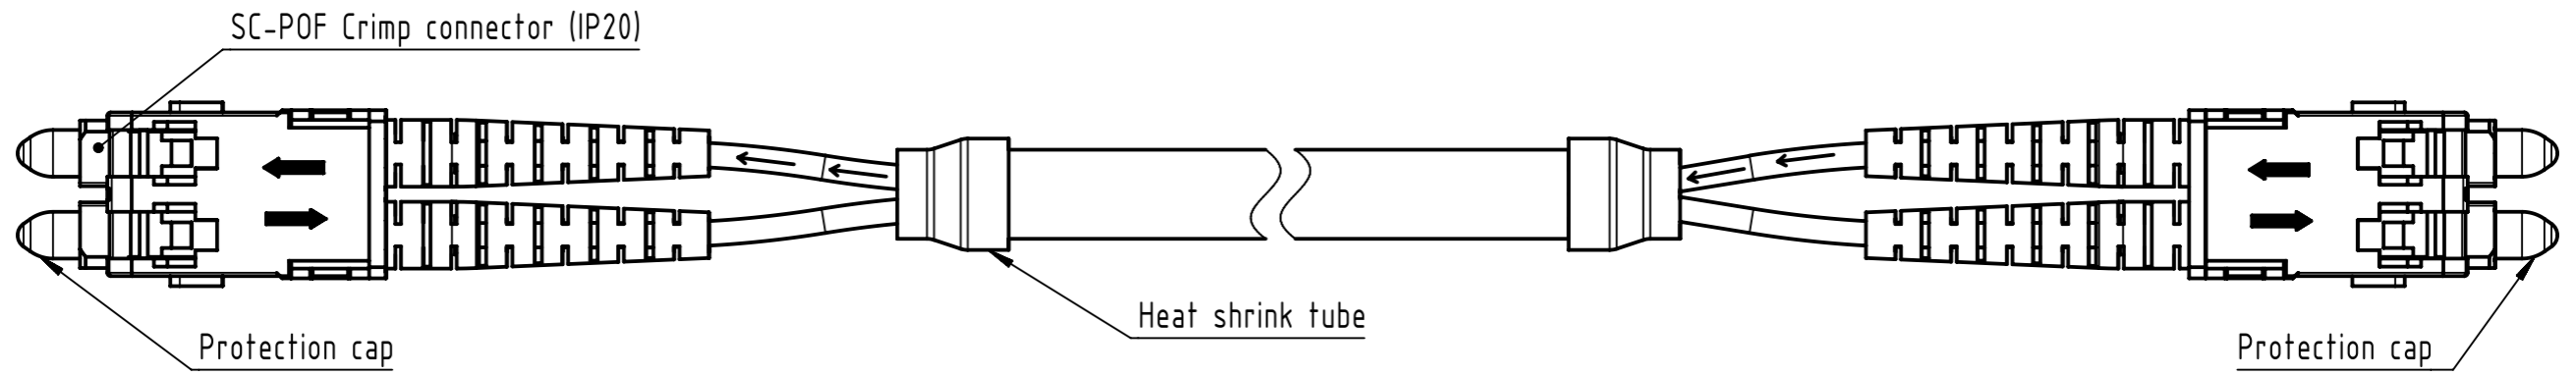

Connector Location A

Connector Location B

X
male
(without protection cap)

Y
male
(without protection cap)

Loading-Plan
A — black — B
B — orange — A

- Protection level: IP20

6	3302211020001	POF Fiber optic cable, MM 2-channel, 2P 980/1000, green, Ø8 mm	20
5	33022110150001		15
4	33022110100001		10
3	33022110050001		5
2	33022110020001		2
1	33022110010001		1
Cont. no.	Part no.	Type of cable	Dim. a[m]

	All rights reserved	Created by STOCHECIC Stochechi	Inspected by COSTEA Costea	Standardisation MUNTEANV Muntean	Date 2018-11-20	State Final Release
	Department HCS - RO	Title SCRJ Cable Assembly		Doc-Key / ECM-Nr. 100222053/UGD/005/D 500000143543		
HARTING Customised Solutions D-32339 Espelkamp		Type TB	Number 3302211XXX0001		Rev. D	Page 1/1