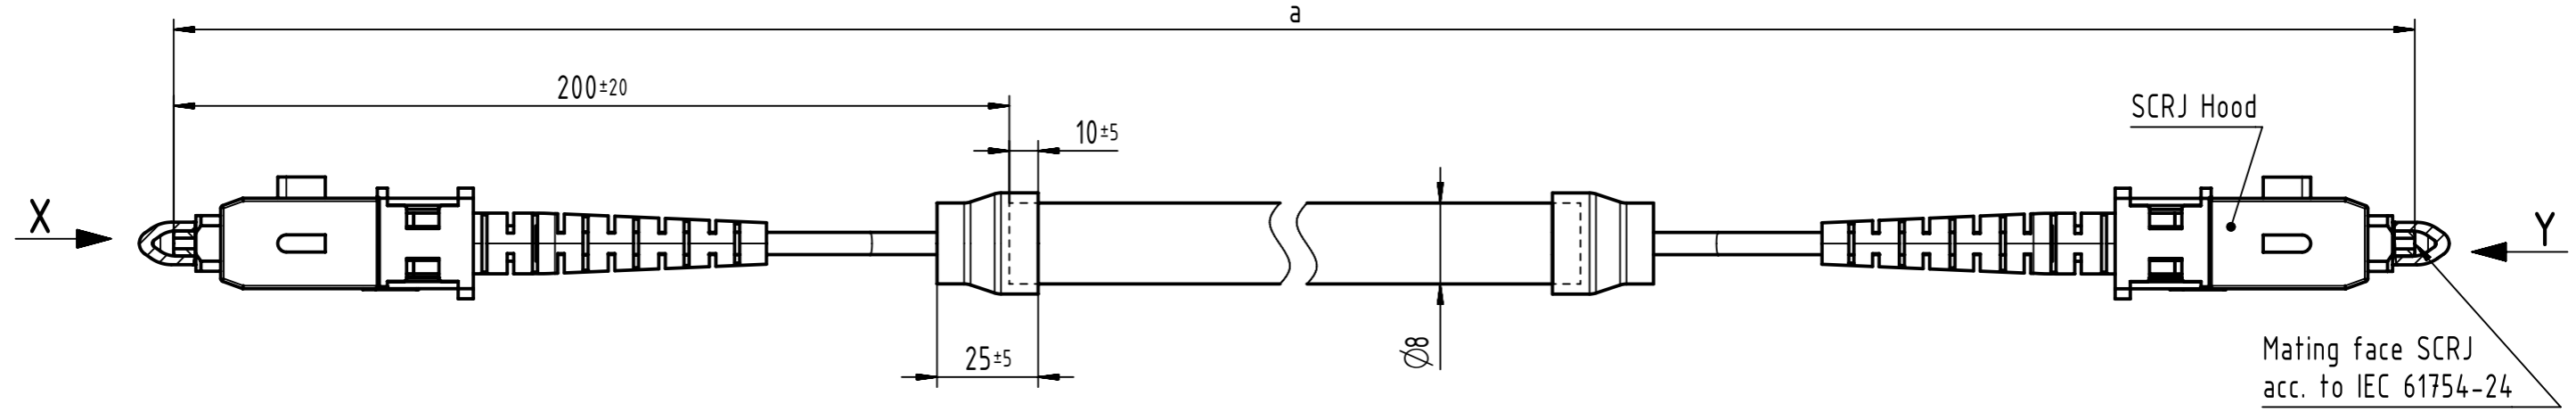

Connector Location A

Connector Location B

X
male
(without protection cap)

Y
male
(without protection cap)

Loading-Plan
A — black — B
B — orange — A

- Protection level: IP20

6	3302211020001	POF Fiber optic cable, MM 2-channel, 2P 980/1000, green, Ø8 mm	20
5	33022110150001		15
4	33022110100001		10
3	33022110050001		5
2	33022110020001		2
1	33022110010001		1
Cont. no.	Part no.	Type of cable	Dim. a[m]

	All rights reserved	Created by STOCHECIC Stochechi	Inspected by COSTEA Costea	Standardisation MUNTEANV Muntean	Date 2018-11-20	State Final Release
	Department HCS - RO	Title SCRJ Cable Assembly		Doc-Key / ECM-Nr. 100222053/UGD/005/D 500000143543		
HARTING Customised Solutions D-32339 Espelkamp		Type TB	Number 3302211XXX0001		Rev. D	Page 1/1