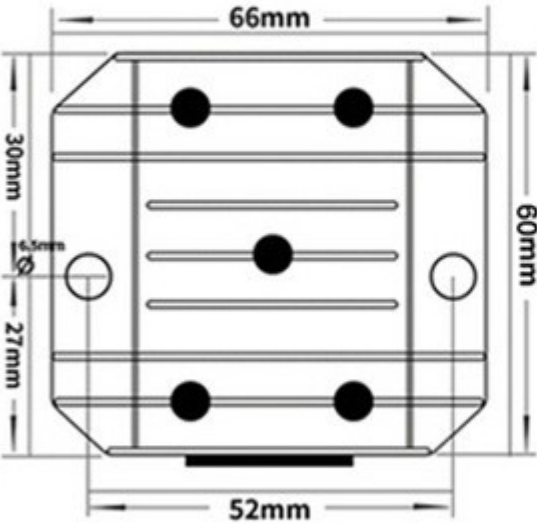

Dimension(mm)

 front view

Length : 66mm
Width : 60mm
High : 22mm
mounting hole : 52mm
mounting hole : 6.5mm

 side view