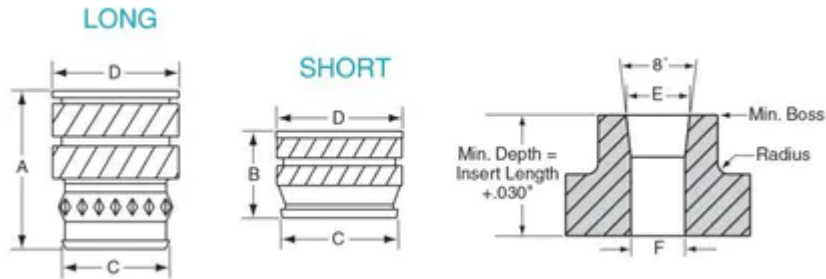

# 3124X335H-SS

B	0.335 in
Boss Size	0.896 in
Brand	RAF
C	0.439 in
D	0.469 in
F	0.431 in
Finish	None
Length E	0.448 in
Material	Stainless Steel
Series	H
Thread Size	5/16-24