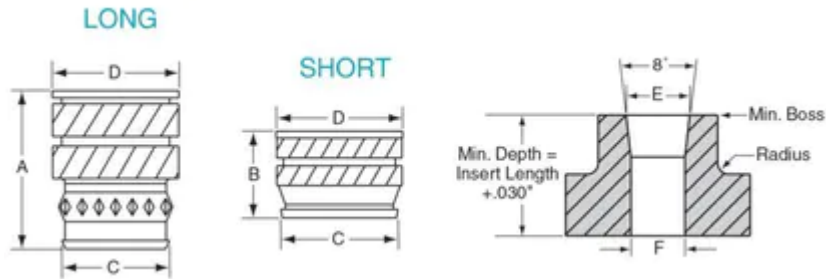

3118X562H

A	0.562 in
Boss Size	0.896 in
Brand	RAF
C	0.406 in
D	0.469 in
F	0.401 in
Finish	None
Length E	0.448 in
Material	Brass
Series	H
Thread Size	5/16-18

PRODUCT OPTIONS

Finish
None
Black Oxide (25)
Bright Dip (13)
Bright Tin over Copper Flash (14)
Cad Plate - Clear Chromate (2)
Cad Plate - Clear Chromate - Commercial