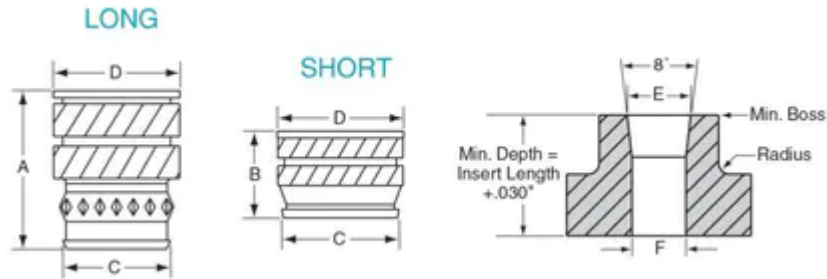

3118X335H

B	0.335 in
Boss Size	0.896 in
Brand	RAF
C	0.439 in
D	0.469 in
F	0.431 in
Finish	None
Length E	0.448 in
Material	Brass
Series	H
Thread Size	5/16-18

PRODUCT OPTIONS

Finish
None
Black Oxide (25)
Bright Dip (13)
Bright Tin over Copper Flash (14)
Cad Plate - Clear Chromate (2)
Cad Plate - Clear Chromate - Commercial