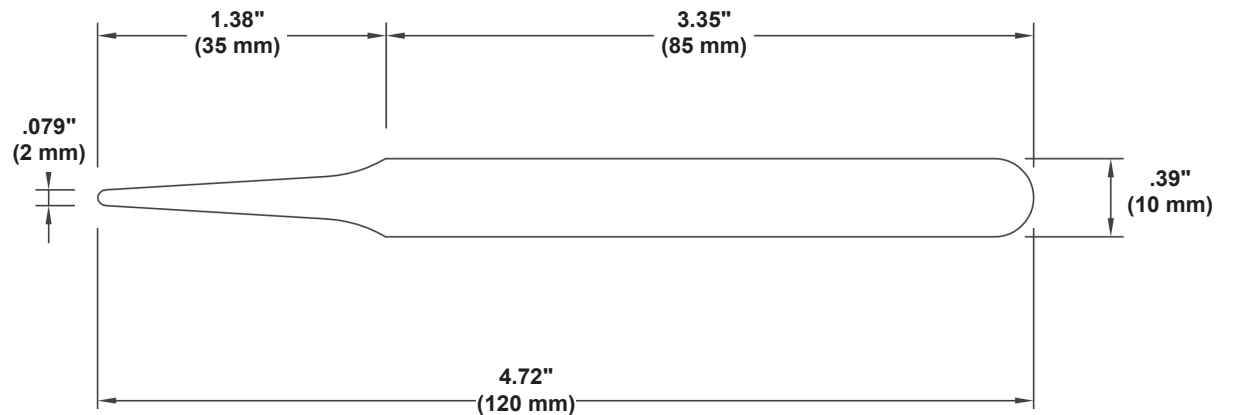

Features:

- **International Style:** 2A
- **Material:** Stainless Steel
- **Magnetic Properties:** Anti-Magnetic
- **Corrosion Resistance:** Anti-Acid
- **Finish:** Polished
- **Tips:** Slight Taper, Blunt
- **Made in Switzerland**

Unless otherwise noted, tolerance is $\pm 10\%$.

PRECISION STAINLESS STEEL TWEEZER, SLIGHT TAPER TIP, BLUNT, STYLE 2A

Specifications and procedures subject to change without notice.

TRONEX

2860 CORDELIA RD STE 230, FAIRFIELD CA, 94534
 PHONE: (909) 627-2453
 WEBSITE: TronexTools.com

DRAWING NUMBER
 2A-SA-CH

DATE
 APRIL
 2020