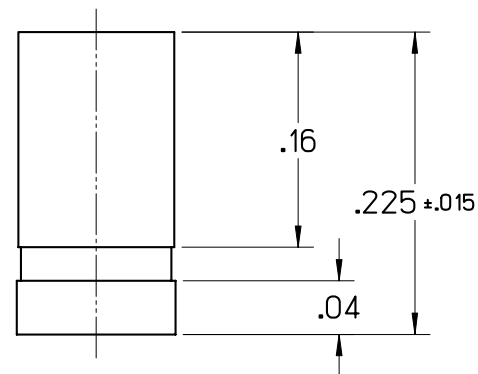

MI DRG. NO.

27280F

REV.

**27280****F****TRIMMER CAPACITOR (GIGA-TRIM<sup>®</sup>)**

## SPECIFICATIONS

FILE: AIROUT

CAPACITY RANGE	0.4pF TO 2.5pF (>4 TURNS)
WORKING VOLTAGE	500 VDC (1000 VDC TEST)
Q @250 MHz	>4000
INSULATION RESISTANCE	>10 <sup>6</sup> MEGOHMS
TEMPERATURE RANGE	-65°C TO +125°C
TORQUE	0.2 TO 2.0 OZ. IN
ROTATIONAL LIFE	50 CYCLES (400 REVOLUTIONS)
VIBRATION	15G @10-2000 Hz
SHOCK	100G @6 ms
MOISTURE RESISTANCE	10-24 HR. CYCLE
BRASS & INVAR STRUCTURE	
SAPPHIRE DIELECTRIC	
FINISHES: GOLD AND SILVER PLATE	
ACTUAL SIZE	