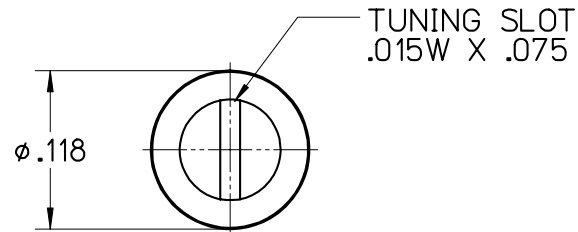

MI DRG. NO.

27280F

REV.

**27280****F****TRIMMER CAPACITOR (GIGA-TRIM<sup>®</sup>)**

## SPECIFICATIONS

FILE: AIROUT

CAPACITY RANGE	0.4pF TO 2.5pF (>4 TURNS)
WORKING VOLTAGE	500 VDC (1000 VDC TEST)
Q @250 MHz	>4000
INSULATION RESISTANCE	>10 <sup>6</sup> MEGOHMS
TEMPERATURE RANGE	-65°C TO +125°C
TORQUE	0.2 TO 2.0 OZ. IN
ROTATIONAL LIFE	50 CYCLES (400 REVOLUTIONS)
VIBRATION	15G @10-2000 Hz
SHOCK	100G @6 ms
MOISTURE RESISTANCE	10-24 HR. CYCLE
BRASS & INVAR STRUCTURE	
SAPPHIRE DIELECTRIC	
FINISHES: GOLD AND SILVER PLATE	
ACTUAL SIZE	