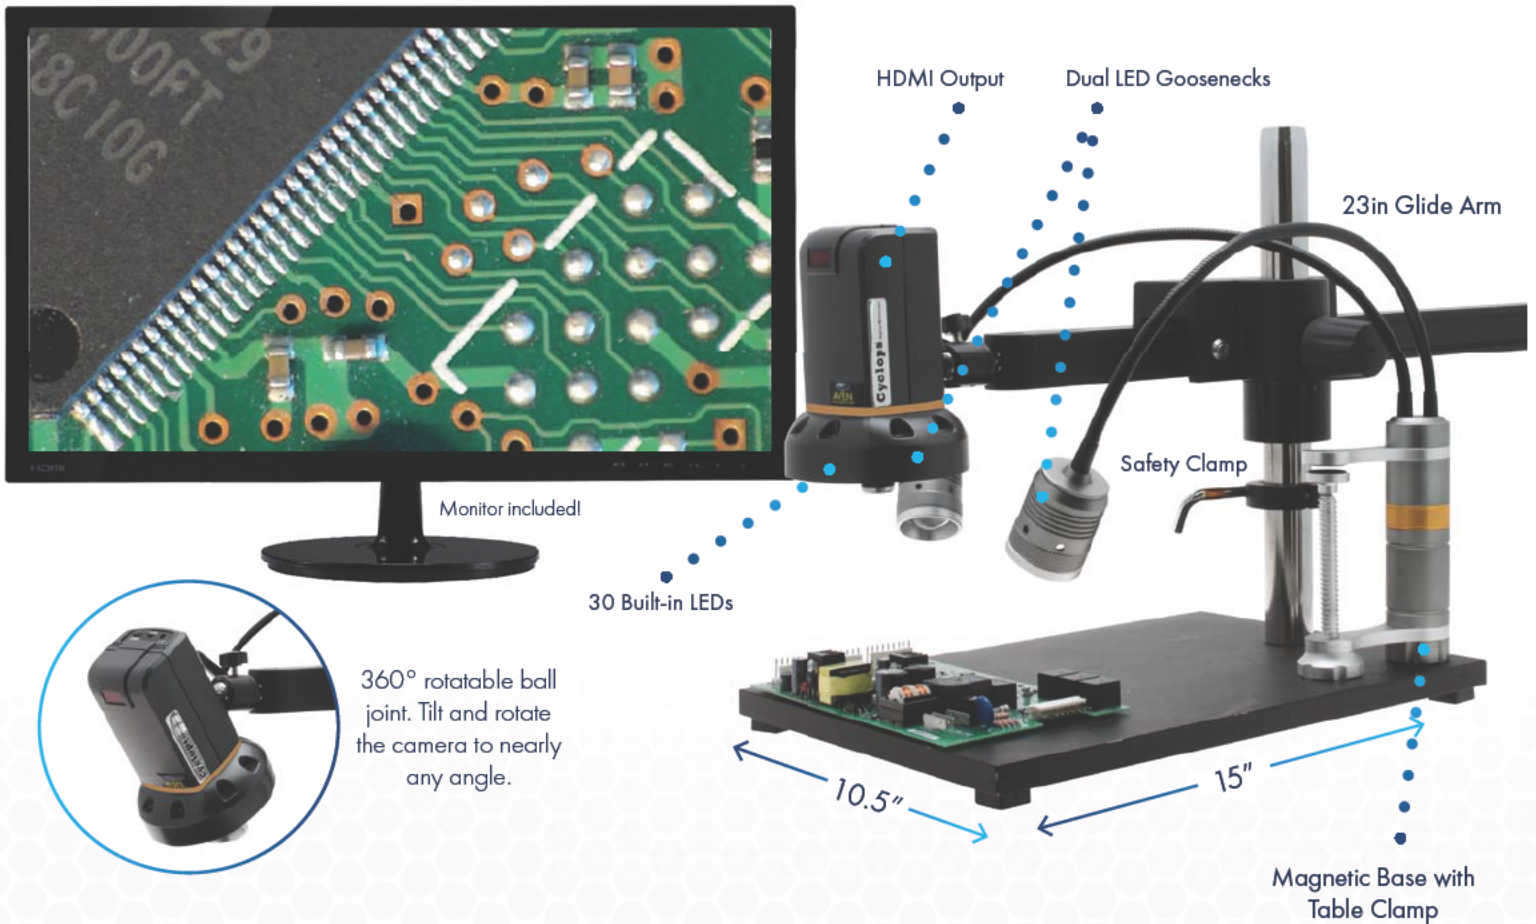

# Cyclops HDMI Digital Microscope

with Ultra-Glide Arm Stand

HDMI Output  
1080p Signal

High  
Magnification  
Up to 132x

Ultra-Glide Arm  
Stand  
23in Arm

## Effortlessly Inspect Large Objects

Aven's Ultra-Glide Arm Stand System is ideal for inspecting parts over a large surface area. The ultra-glide arm stand provides smooth motion along its 23in length, allowing for easy scanning. This system features Aven's Cyclops HDMI Digital Microscope with built-in HDMI output capabilities, providing crystal-clear 1080p images directly to the monitor, no computer required. A large working distance and 30 LEDs allow examination of sizable objects. Magnification ranges up to 132x. This system comes complete with Aven's 22" LCD Monitor.

### CYCLOPS HDMI DIGITAL MICROSCOPE WITH ULTRA GLIDE BOOM STAND

SKU	ITEM NAME	BASE DIMENSIONS	ARM LENGTH	MAGNIFICATION
26700-401-556	Cyclops HDMI Digital Microscope with Ultra-Glide Arm Stand	10.5in x 15in	23in	Up to 132x