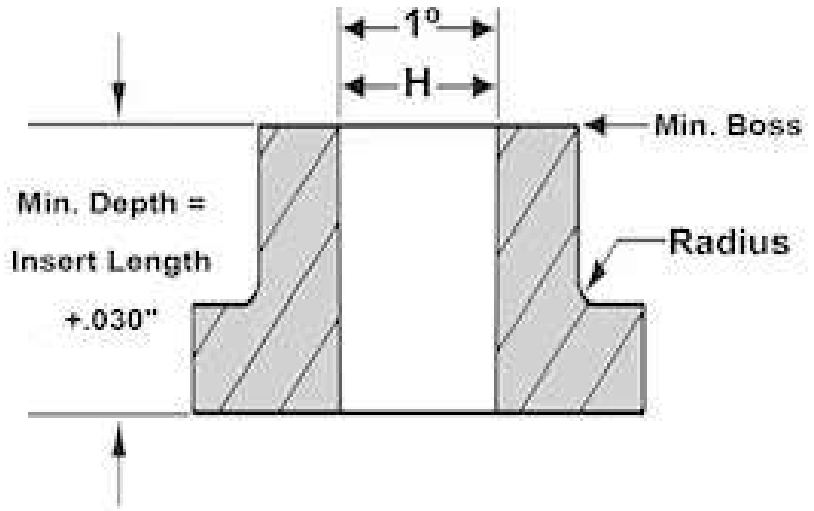

# 256X157C

[View Spec Sheet](#)

A	0.143 in
B	0.157 in
Boss Size	0.252 in
Brand	RAF
C	0.123 in
Display Name	256X157C Threaded Inserts
Finish	None
Hole Size	0.126 in
Material	Brass
Measurement Units	Standard
Series	C
Thread Size	2-56