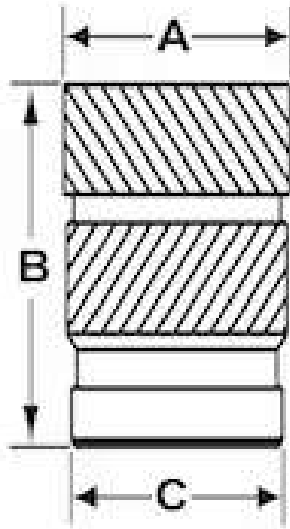

# 256X157C

[View Spec Sheet](#)

A	0.143 in
B	0.157 in
Boss Size	0.252 in
Brand	RAF
C	0.123 in
Display Name	256X157C Threaded Inserts
Finish	None
Hole Size	0.126 in
Material	Brass
Measurement Units	Standard
Series	C
Thread Size	2-56