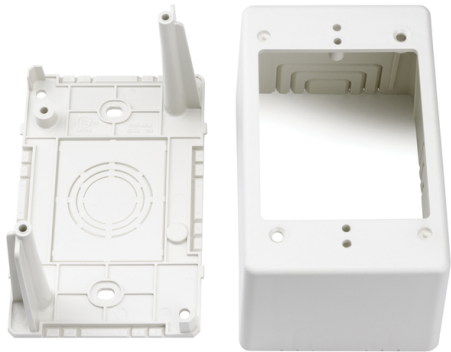

Specification Sheet

Part Number: TSRPFW-JB3

TSRP rated boxes can be used for electrical or data outlets. Rubber based foam tape adhesive with high ultimate bond strength, which conforms to any surface.

Single Gang Junction Box, 2.77" Deep, PVC, Office White, 1/bg

Article Number 250-00206

Type TSRP-JB3

Color Office White (OEWH)

Quantity Per EA

Product Description Offered in a dual or single gang format, HellermannTyton's low voltage junction boxes are versatile enough for any network cabling application. Available in varying depths, these boxes are all equipped with concentric knockouts on all four sides for every TSR size of raceway, which eliminates routing and installation inconvenience. All five styles of junction boxes come with adhesive strips for the back of the base, and also #6 screws to secure the box to the base.

Short Description Single Gang Junction Box, 2.77" Deep, PVC, Office White, 1/bg

Global Part Name TSRP-JB3-PVC-WH

Length L (Imperial) 4.95

Length L (Metric) 125.73

Width W (Imperial) 3.2

Width W (Metric) 81.28

Height H (Imperial) 2.77

Height H (Metric) 70.36

Material Polyvinylchloride (PVC)

Material Shortcut PVC

Flammability UL 94 V-0

Halogen Free No

UV Resistant (Yes/No) No

Operating Temperature +122°F (+50°C)