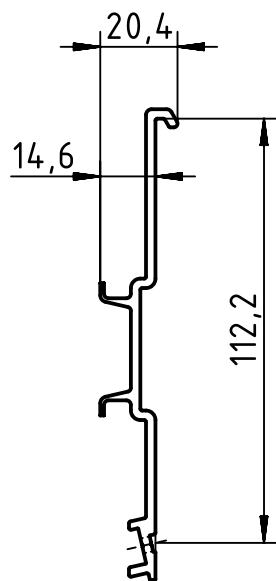

1 2 3 4 5 6

A

views excluding screws

B

C

D

	All rights reserved Department EL PD - DE	All Dimensions in mm Original Size DIN A4		Scale 1:2	Free size tol.	Ref.
		Created by STICKFORTH	Inspected by WULF	Standardisation TIEMANNA	Date 2015-03-12	State Final Release
HARTING Electric GmbH & Co. KG D-32339 Espelkamp		Title Ha-VIS MK3000 S7120			Doc-Key / ECM-Nr. 100610328/UGD/002/B 500000086312	
		Type TB	Number 24 98 100 0014		Rev. B	Page 1/1