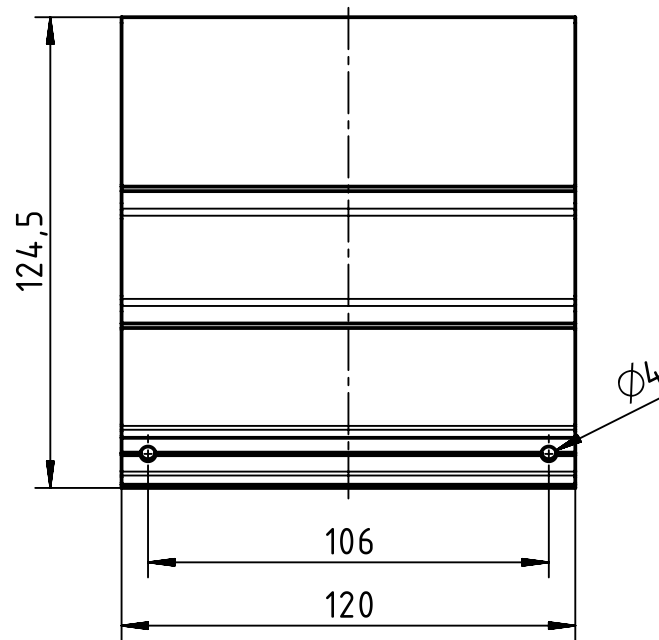

1 2 3 4 5 6

A

views excluding screws

B

C

D

	All rights reserved Department EL PD - DE	All Dimensions in mm Original Size DIN A4		Scale 1:2	Free size tol.	Ref.
		Created by STICKFORTH	Inspected by WULF	Standardisation TIEMANNA	Date 2015-03-12	State Final Release
HARTING Electric GmbH & Co. KG D-32339 Espelkamp		Title Ha-VIS MK3000 S7120			Doc-Key / ECM-Nr. 100610328/UGD/002/B 500000086312	
		Type TB	Number 24 98 100 0014		Rev. B	Page 1/1