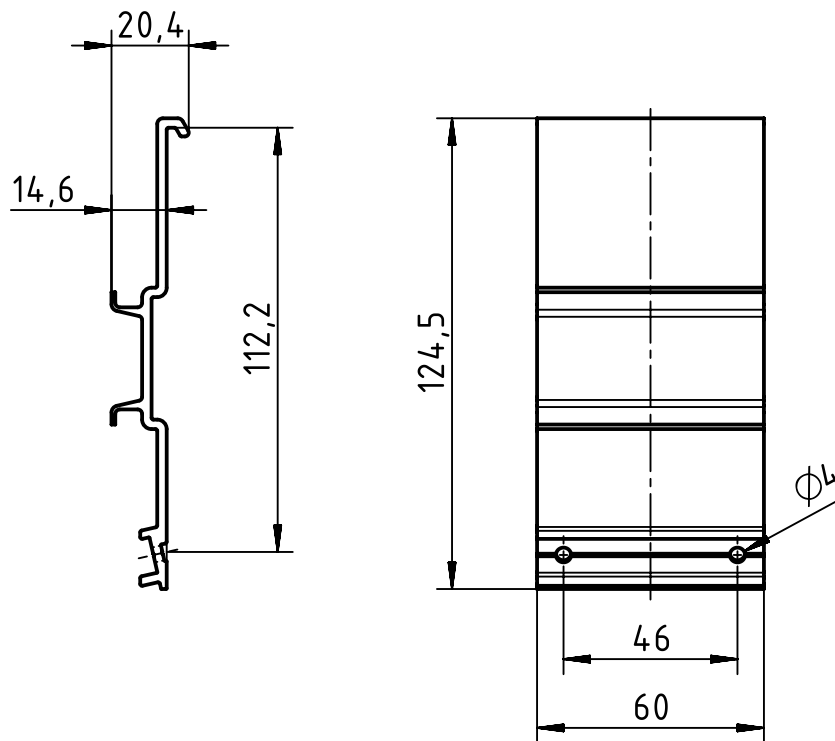

1 2 3 4 5 6

A

views excluding screws

B

C

D

	All Dimensions in mm Original Size DIN A4		Scale 1:2	Free size tol.		Ref.	
	All rights reserved Department EL PD - DE		Created by STICKFORTH	Inspected by WULF	Standardisation TIEMANNA	Date 2015-03-12	State Final Release
HARTING Electric GmbH & Co. KG D-32339 Espelkamp			Title Ha-VIS MK3000 S760			Doc-Key / ECM-Nr. 100610316/UGD/002/B 500000086312	
			Type TB	Number 24 98 100 0012		Rev. B	Page 1/1