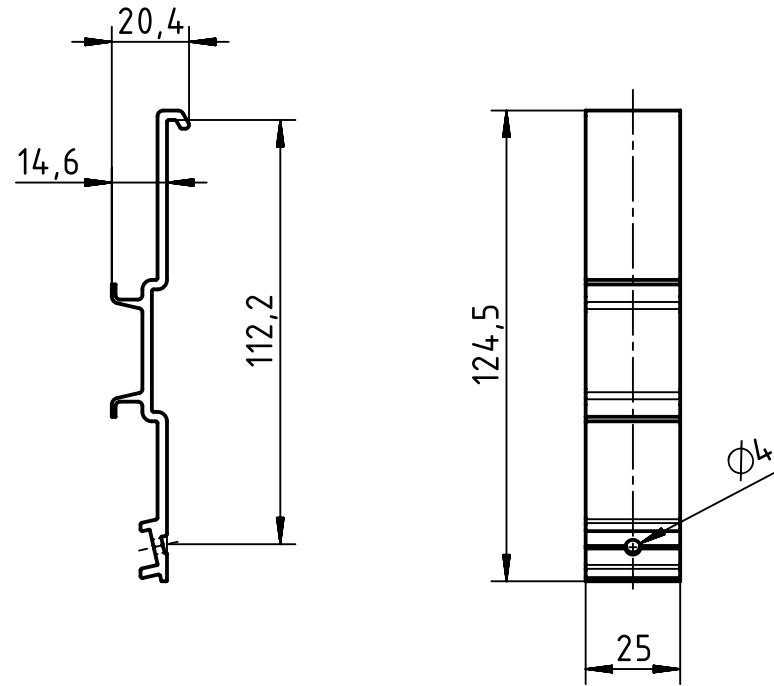

1 2 3 4 5 6

A
B
C
D

views excluding screw

	All Dimensions in mm Original Size DIN A4		Scale 1:2	Free size tol.		Ref.	
	All rights reserved Department EL PD - DE		Created by STICKFORTH	Inspected by WULF	Standardisation TIEMANNA	Date 2015-03-12	State Final Release
HARTING Electric GmbH & Co. KG D-32339 Espelkamp		Title Ha-VIS MK3000 S725				Doc-Key / ECM-Nr. 100608614/UGD/002/B 500000086312	
		Type TB	Number 24 98 100 0010			Rev. B	Page 1/1