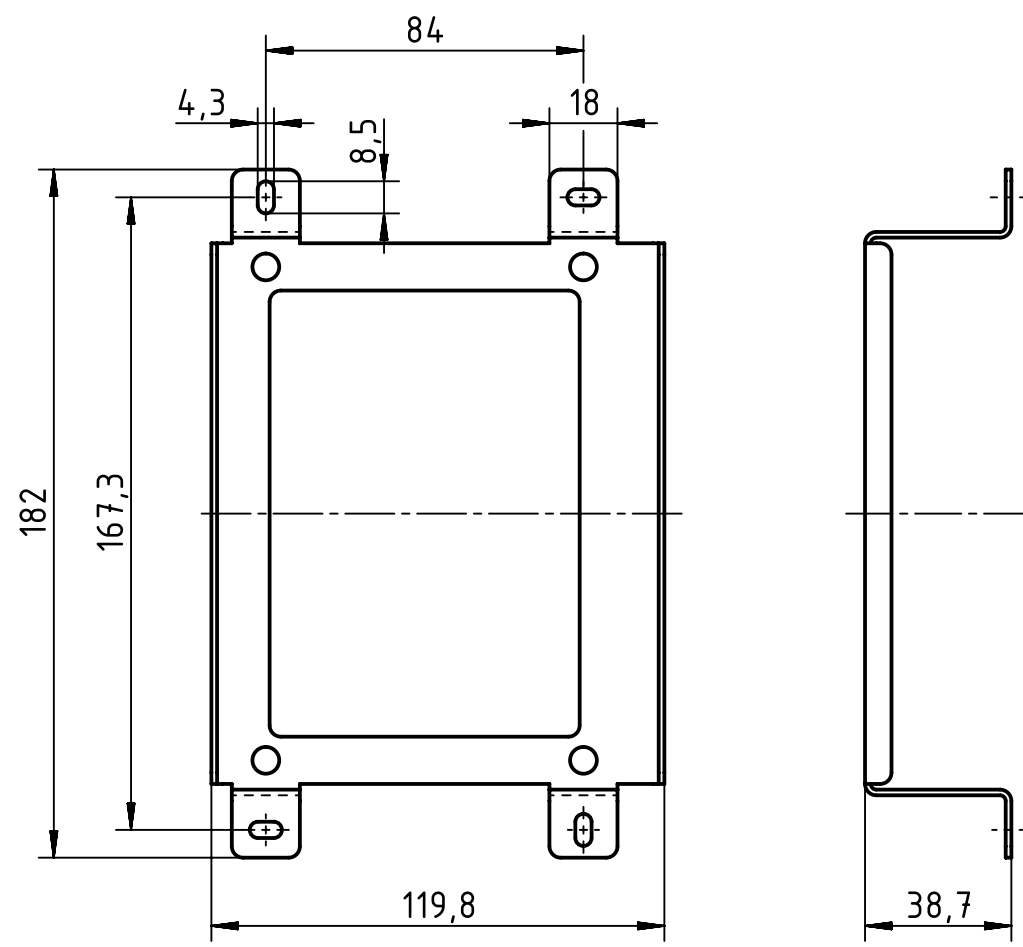

1 2 3 4 5 6

A  
B  
C  
D

views excluding screws

	All rights reserved Department EL PD - DE	All Dimensions in mm Original Size DIN A4		Scale 1:2	Free size tol.	Ref.	
		HARTING Electric GmbH & Co. KG D-32339 Espelkamp		Created by STICKFORTH	Inspected by WULF	Standardisation TIEMANNA	Date 2015-03-09
Title Ha-VIS MK3000 Cover38						Doc-Key / ECM-Nr. 100608690/UGD/001/A 500000083675	
Type TB				Number 24 98 100 0001		Rev. A	Page 1/1