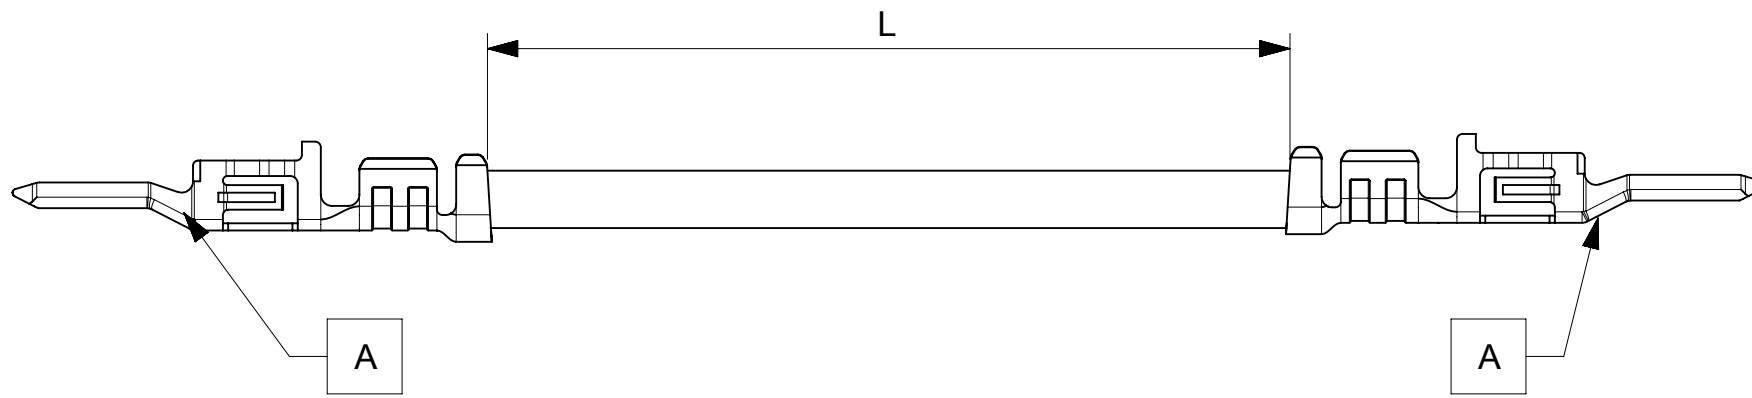

PART NUMBER	TITLE	CABLE DESCRIPTION	LENGTH 'L'	CABLE COLOR
2147621221	MICROFIT 3.0 M-M 75MM 18AWG LEAD BK Au	1X18AWG DISC SR-PVC BK UL10002	75±3	BLACK
2147621222	MICROFIT 3.0 M-M 150MM 18AWG LEAD BK Au	1X18AWG DISC SR-PVC BK UL10002	150±5	BLACK
2147621223	MICROFIT 3.0 M-M 225MM 18AWG LEAD BK Au	1X18AWG DISC SR-PVC BK UL10002	225±5	BLACK
2147621224	MICROFIT 3.0 M-M 300MM 18AWG LEAD BK Au	1X18AWG DISC SR-PVC BK UL10002	300±5	BLACK
2147621225	MICROFIT 3.0 M-M 450MM 18AWG LEAD BK Au	1X18AWG DISC SR-PVC BK UL10002	450±5	BLACK
2147622221	MICROFIT 3.0 M-M 75MM 18AWG LEAD RD Au	1X18AWG DISC SR-PVC RD UL10002	75±3	RED
2147622222	MICROFIT 3.0 M-M 150MM 18AWG LEAD RD Au	1X18AWG DISC SR-PVC RD UL10002	150±5	RED
2147622223	MICROFIT 3.0 M-M 225MM 18AWG LEAD RD Au	1X18AWG DISC SR-PVC RD UL10002	225±5	RED
2147622224	MICROFIT 3.0 M-M 300MM 18AWG LEAD RD Au	1X18AWG DISC SR-PVC RD UL10002	300±5	RED
2147622225	MICROFIT 3.0 M-M 450MM 18AWG LEAD RD Au	1X18AWG DISC SR-PVC RD UL10002	450±5	RED

REVISION			
DATE	REV	DESCRIPTION	CHANGER
3/2/2020	A	INITIAL RELEASE	AS20

ITEM	PART#	DESCRIPTION	QTY	UOM
A	430310023	MICROFIT 3.0 M CRP TERM CHN 30AU 18AWG	2	PC

Notes:
 1. Crimping to be done as per Molex standards.
 2. The product specification relies on the terminals & wire spec.