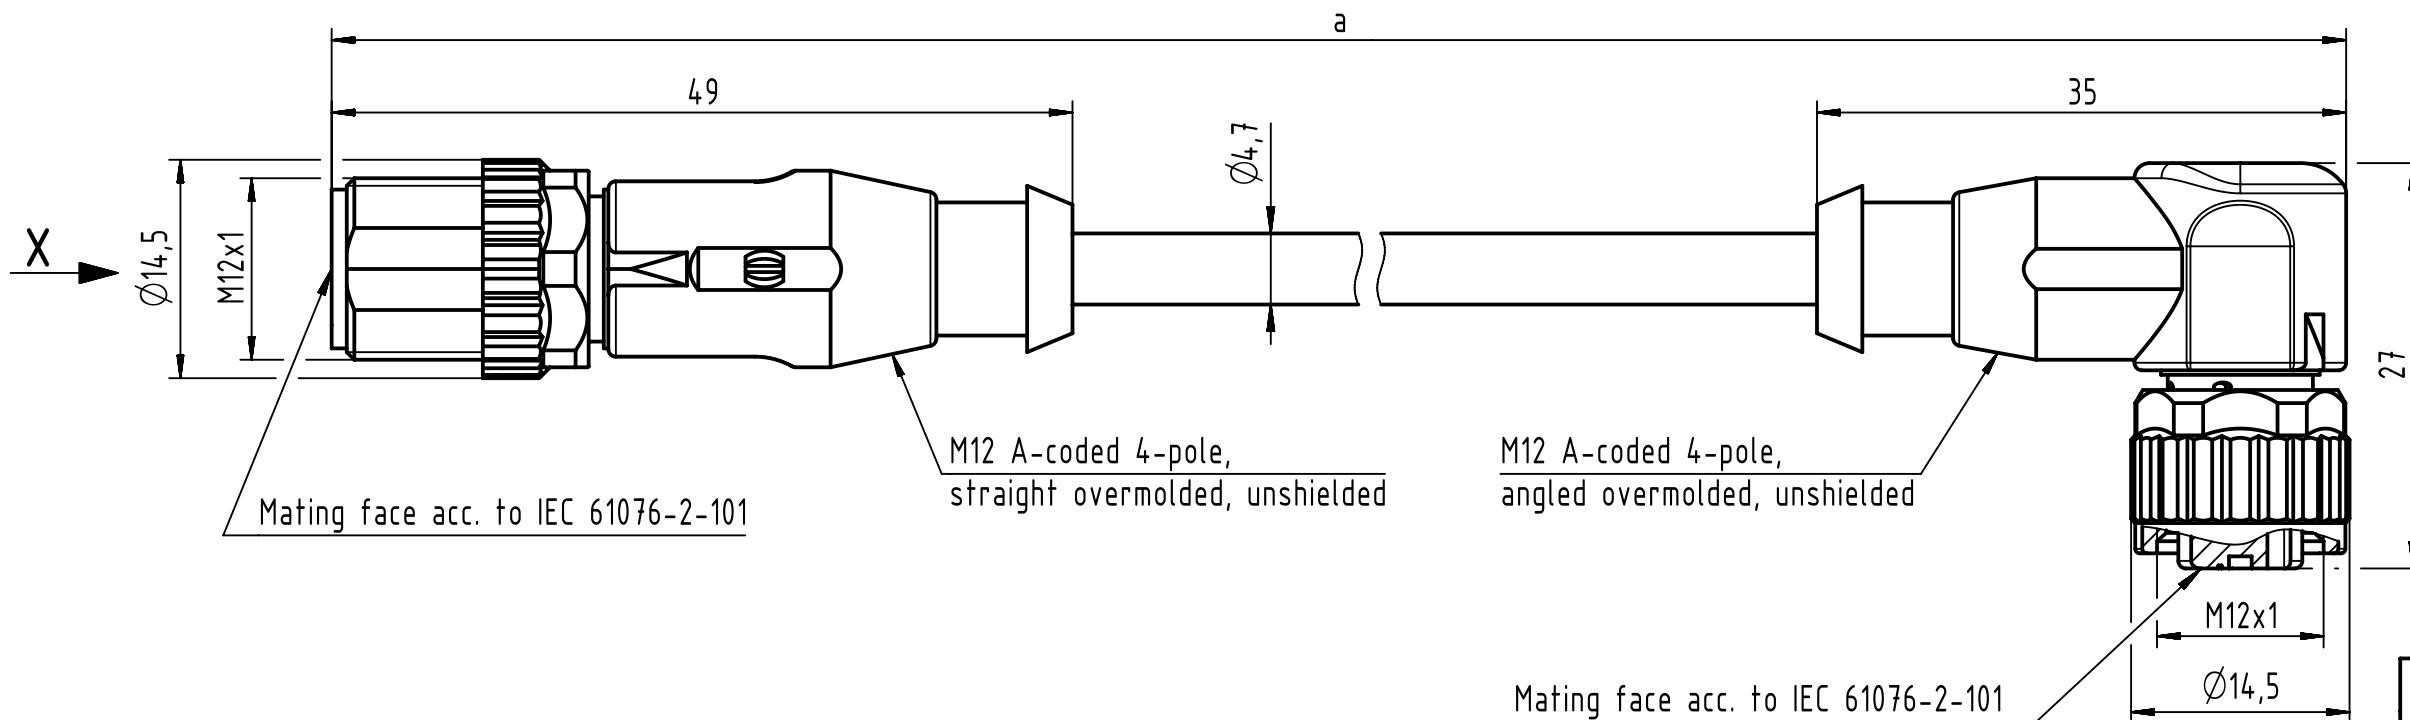

Connector Location A

Connector Location B

X
male

Loading-Plan

Y
female

- 1 — brown — 1
- 2 — white — 2
- 3 — blue — 3
- 4 — black — 4

- Protection level: IP 65/67
- Temperature range: -25°C ... +80°C

| | |
|--------------|------------------|
| 4.0 to 40 | ±1% |
| 0.1 to 3.9 | +0.04 |
| a [m] | Tolerance |

| | | |
|-----------------------|--------------|------------|
| length in "1m" step | 40 | XXX=400 |
| | 39 | XXX=390 |
| | . | . |
| | 12 | XXX=120 |
| | 11 | XXX=110 |
| length in "0.1m" step | 10 | XXX=100 |
| | 9.9 | XXX=099 |
| | 9.8 | XXX=098 |
| | . | . |
| | 0.4 | XXX=004 |
| | 0.3 | XXX=003 |
| | 0.2 | XXX=002 |
| 0.1 | XXX=001 | |
| Step | a [m] | XXX |

| | |
|----------------------------------|-----------------|
| PUR black, 4x0.34mm ² | 21348487491XXX |
| Type of cable | Part no. |

| | | | | | | | |
|---|---|----------------------------------|--|--|------------------------|---------------------------------|--|
| All Dimensions in mm | | Tech. Character. | | Free size tol. | | According to production drawing | |
| All rights reserved Department HCS - RO HARTING Customised Solutions D-32339 Espelkamp | Created by STOCHECIC Stochei | Inspected by COSTEA Costea | Standardisation MUNTEANV Muntean | Date 2018-12-14 | State Final Release | | |
| | Title M12 Cable Assembly A-cod st/an m/f | | | Doc-Key / ECM-Nr. 100806544/UGD/009/A 500000144869 | | | |
| Type TB | | Number 21348487491XXX | | Rev. A | Page 1/1 | | |