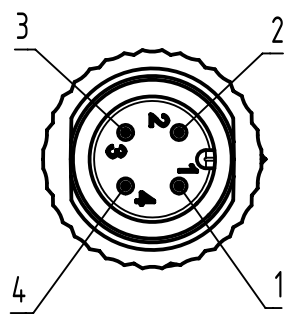

Connector Location A

Connector Location B

X
male

Loading-Plan

Y
female

- 1 — brown — 1
- 2 — white — 2
- 3 — blue — 3
- 4 — black — 4

- Protection level: IP 65/67
- Temperature range: -25°C ... +80°C

| | |
|--------------|------------------|
| 4.0 to 40 | ±1% |
| 0.1 to 3.9 | +0.04 |
| a [m] | Tolerance |

| | | |
|-----------------------|--------------|------------|
| length in "1m" step | 40 | XXX=400 |
| | 39 | XXX=390 |
| | . | . |
| | 12 | XXX=120 |
| | 11 | XXX=110 |
| length in "0.1m" step | 10 | XXX=100 |
| | 9.9 | XXX=099 |
| | 9.8 | XXX=098 |
| | . | . |
| | 0.4 | XXX=004 |
| | 0.3 | XXX=003 |
| | 0.2 | XXX=002 |
| 0.1 | XXX=001 | |
| Step | a [m] | XXX |

| | |
|----------------------------------|-----------------|
| PUR black, 4x0.34mm ² | 21348487491XXX |
| Type of cable | Part no. |

| | | | | | | | |
|---|---|----------------------------------|--|--|------------------------|---------------------------------|--|
| All Dimensions in mm | | Tech. Character. | | Free size tol. | | According to production drawing | |
| All rights reserved Department HCS - RO HARTING Customised Solutions D-32339 Espelkamp | Created by STOCHECIC Stochei | Inspected by COSTEA Costea | Standardisation MUNTEANV Muntean | Date 2018-12-14 | State Final Release | | |
| | Title M12 Cable Assembly A-cod st/an m/f | | | Doc-Key / ECM-Nr. 100806544/UGD/009/A 500000144869 | | | |
| Type TB | | Number 21348487491XXX | | Rev. A | Page 1/1 | | |