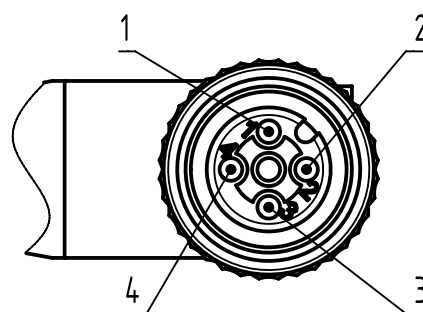

Connector Location A

Connector Location B

X
male

Loading-Plan

Y
female

- 1 — brown — 1
- 2 — white — 2
- 3 — blue — 3
- 4 — black — 4

- Protection level: IP 65/67
- Temperature range: -25°C ... +80°C

| | |
|--------------|------------------|
| 4.0 to 40 | ±1% |
| 0.1 to 3.9 | +0.04 |
| a [m] | Tolerance |

| | | |
|-----------------------|--------------|------------|
| length in "1m" step | 40 | XXX=400 |
| | 39 | XXX=390 |
| | . | . |
| | 12 | XXX=120 |
| | 11 | XXX=110 |
| length in "0.1m" step | 10 | XXX=100 |
| | 9.9 | XXX=099 |
| | 9.8 | XXX=098 |
| | . | . |
| | 0.4 | XXX=004 |
| | 0.3 | XXX=003 |
| | 0.2 | XXX=002 |
| 0.1 | XXX=001 | |
| Step | a [m] | XXX |

| | |
|----------------------------------|-----------------|
| PUR black, 4x0.34mm ² | 21348487491XXX |
| Type of cable | Part no. |

| | | | | | | | |
|---|---|----------------------------------|--|--|------------------------|---------------------------------|--|
| All Dimensions in mm | | Tech. Character. | | Free size tol. | | According to production drawing | |
| All rights reserved Department HCS - RO HARTING Customised Solutions D-32339 Espelkamp | Created by STOCHECIC Stochei | Inspected by COSTEA Costea | Standardisation MUNTEANV Muntean | Date 2018-12-14 | State Final Release | | |
| | Title M12 Cable Assembly A-cod st/an m/f | | | Doc-Key / ECM-Nr. 100806544/UGD/009/A 500000144869 | | | |
| Type TB | | Number 21348487491XXX | | Rev. A | Page 1/1 | | |