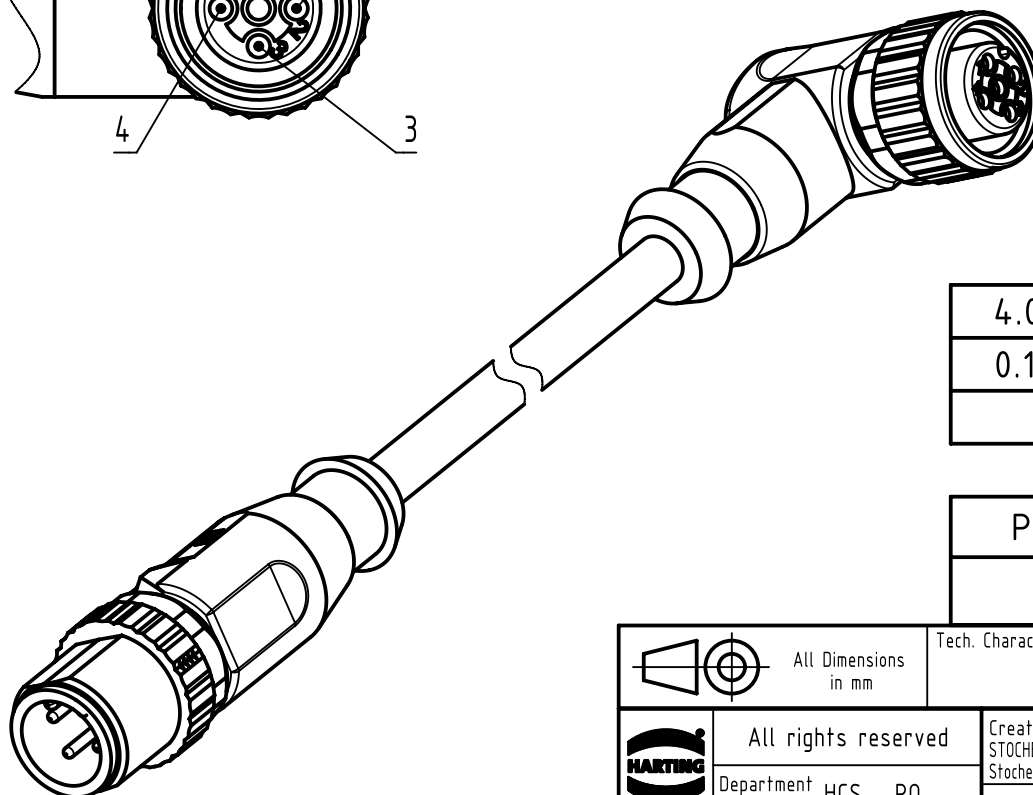

Connector Location A

Connector Location B

X
male

Loading-Plan

Y
female

- 1 — brown — 1
- 2 — white — 2
- 3 — blue — 3
- 4 — black — 4

- Protection level: IP 65/67
- Temperature range: -25°C ... +80°C

| | |
|--------------|------------------|
| 4.0 to 40 | ±1% |
| 0.1 to 3.9 | +0.04 |
| a [m] | Tolerance |

| | | |
|-----------------------|--------------|------------|
| length in "1m" step | 40 | XXX=400 |
| | 39 | XXX=390 |
| | . | . |
| | 12 | XXX=120 |
| | 11 | XXX=110 |
| length in "0.1m" step | 10 | XXX=100 |
| | 9.9 | XXX=099 |
| | 9.8 | XXX=098 |
| | . | . |
| | 0.4 | XXX=004 |
| | 0.3 | XXX=003 |
| | 0.2 | XXX=002 |
| 0.1 | XXX=001 | |
| Step | a [m] | XXX |

| | |
|----------------------------------|-----------------|
| PUR black, 4x0.34mm ² | 21348487491XXX |
| Type of cable | Part no. |

| | | | | | | | |
|---|---|----------------------------------|--|--|------------------------|---------------------------------|--|
| All Dimensions in mm | | Tech. Character. | | Free size tol. | | According to production drawing | |
| All rights reserved Department HCS - RO HARTING Customised Solutions D-32339 Espelkamp | Created by STOCHECIC Stochei | Inspected by COSTEA Costea | Standardisation MUNTEANV Muntean | Date 2018-12-14 | State Final Release | | |
| | Title M12 Cable Assembly A-cod st/an m/f | | | Doc-Key / ECM-Nr. 100806544/UGD/009/A 500000144869 | | | |
| Type TB | | Number 21348487491XXX | | Rev. A | Page 1/1 | | |