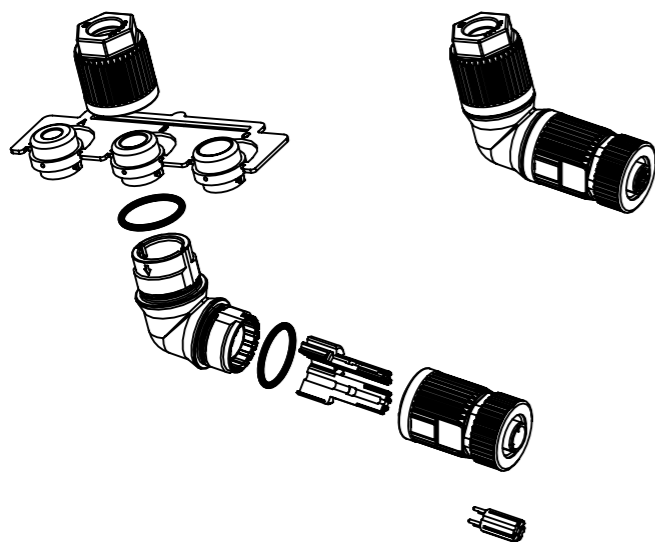

Positions of cable direction

exemplary: Position 0

order contacts separately

cable Ø	wire gauge		part-no.
4.5-8.8mm	0.25-0.50mm ²	AWG 24-20	09 67 000 8476
	0.14-0.34mm ²	AWG 26-22	09 67 000 5476
	0.34-0.75mm ²	AWG 22-18	09 67 000 3476

	All rights reserved	Scale 1:1	Free size tol.	Ref.	
	Department EL PD	Created by BUSSMANN	Inspected by 104122	Standardisation	Date 2021-08-31
HARTING D-32339 Espelkamp		Title HARTING M12 angled female 5-pole A-coded			State Final Release
		Type TB	Number 21038224505	Doc-Key / ECM-Nr. 100232646/UGD/004/L 500000201677	Page 1/1