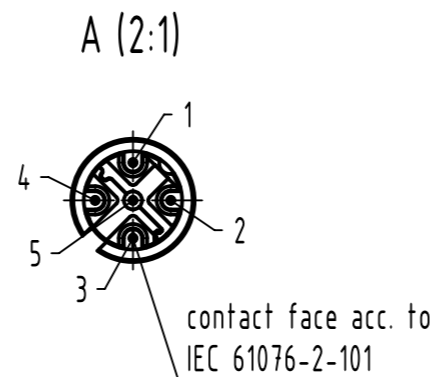

Positions of cable direction

exemplary: Position 0

order contacts separately

cable Ø	wire gauge		part-no.
4.5-8.8mm	0.25-0.50mm ²	AWG 24-20	09 67 000 8476
	0.14-0.34mm ²	AWG 26-22	09 67 000 5476
	0.34-0.75mm ²	AWG 22-18	09 67 000 3476

	All rights reserved	Scale 1:1	Free size tol.	Ref.	
	Department EL PD	Created by BUSSMANN	Inspected by 104122	Standardisation	Date 2021-08-31
HARTING D-32339 Espelkamp		Title HARTING M12 angled female 5-pole A-coded			State Final Release
		Type TB	Number 21038224505	Doc-Key / ECM-Nr. 100232646/UGD/004/L 500000201677	Page 1/1