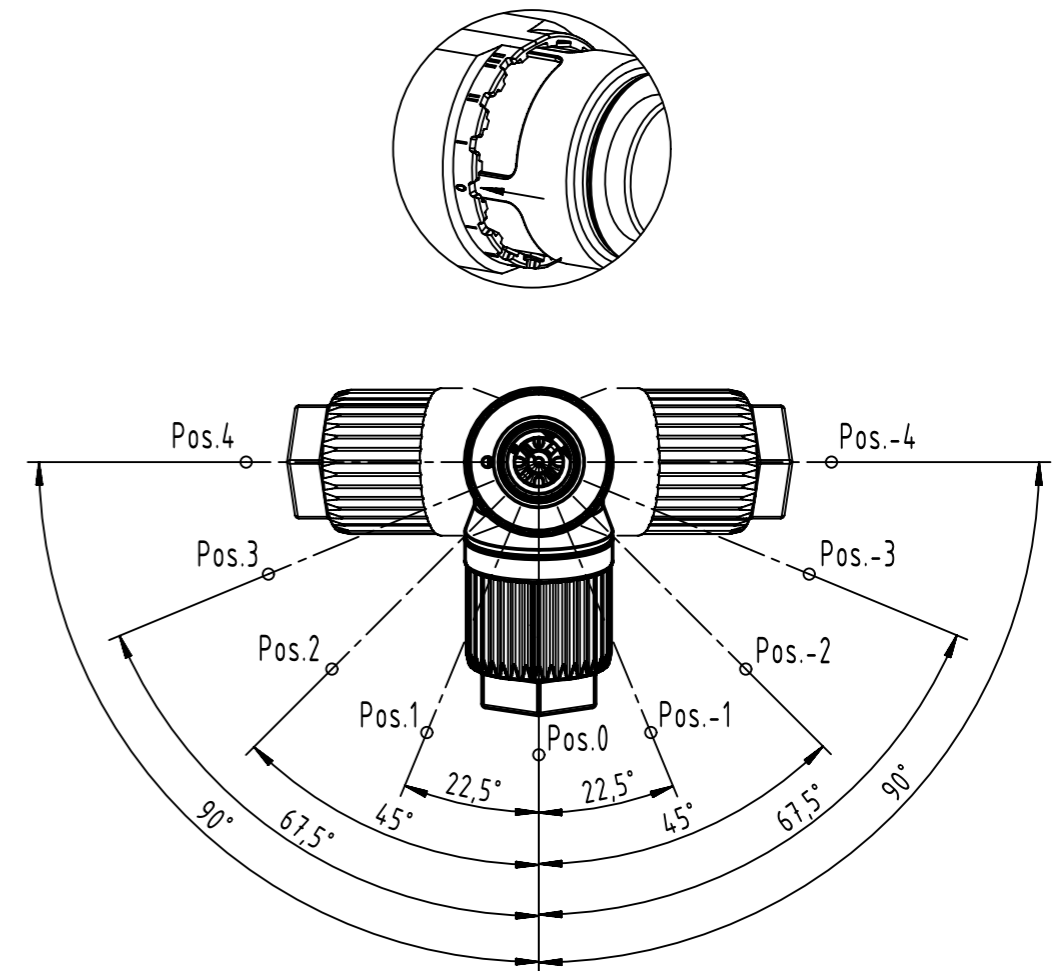

Positions of cable direction

exemplary: Position 0

order contacts separately

cable Ø	wire gauge		part-no.
4.5-8.8mm	0.25-0.50mm ²	AWG 24-20	09 67 000 8476
	0.14-0.34mm ²	AWG 26-22	09 67 000 5476
	0.34-0.75mm ²	AWG 22-18	09 67 000 3476

	All rights reserved	Scale 1:1	Free size tol.	Ref.	
	Department EL PD	Created by BUSSMANN	Inspected by 104122	Standardisation	Date 2021-08-31
HARTING D-32339 Espelkamp		Title HARTING M12 angled female 5-pole A-coded			State Final Release
		Type TB	Number 21038224505	Doc-Key / ECM-Nr. 100232646/UGD/004/L 500000201677	Page 1/1